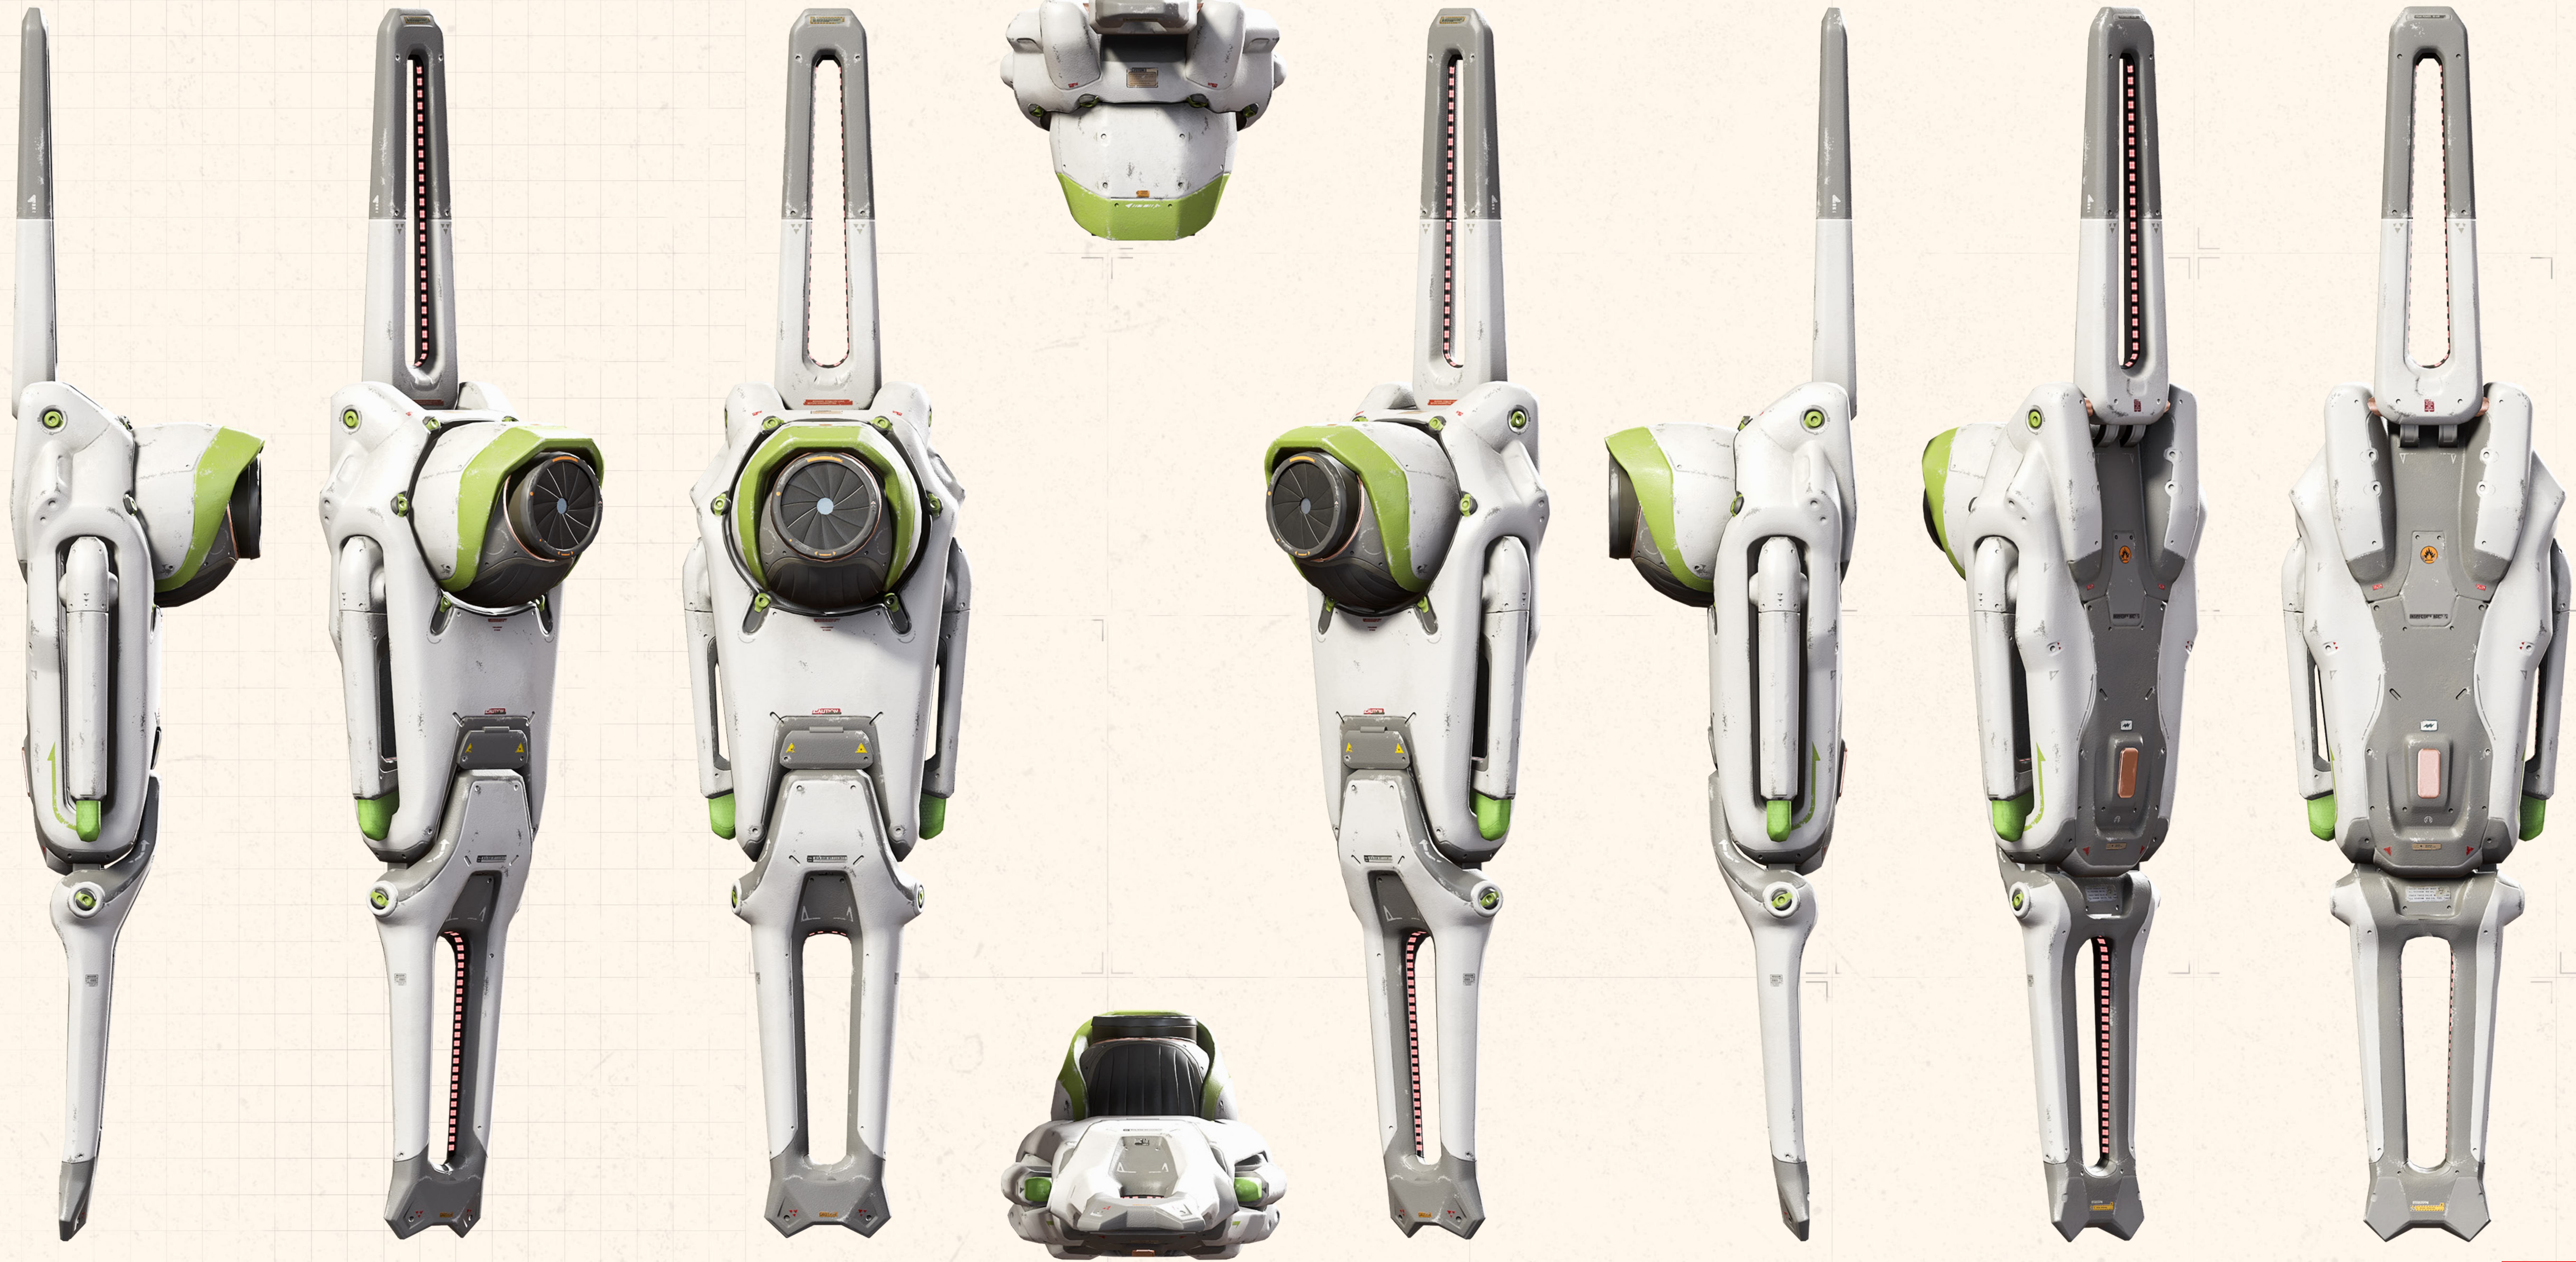

## SURVEILLANCE EXPERT

Crypto specializes in secrets. A brilliant hacker and encryption expert, he uses aerial drones to spy on his opponents in the Apex Arena without being seen. He also has a secret of his own: his name is Tae Joon Park, and he joined the Apex Games to find the people who framed him for murder.

An orphan abandoned at a young age, Tae Joon escaped a life of squalor by becoming a computer engineer for the Mercenary Syndicate, along with his foster sister, Mila Alexander. One day, Tae Joon and Mila stumbled upon an algorithm that could predict the result of any Apex Games match, hidden away in the Games' own computer systems. That caught the attention of the wrong people - the next day, Mila disappeared, and Tae Joon was forced to go into hiding after he was framed for her murder. He's now joined the Games to clear his name - because sometimes the spotlight is the best place to hide.

### ! DID YOU KNOW?

To help young Tae Joon feel comfortable in his new home, his adoptive mother Mystik let him name a new kitten she adopted at the same time. He named it Mandu (만두) and has the name tattooed on the inside of his arm... but he would NEVER admit to such a thing.

CRYPTO // HEIRLOOM WEAPON