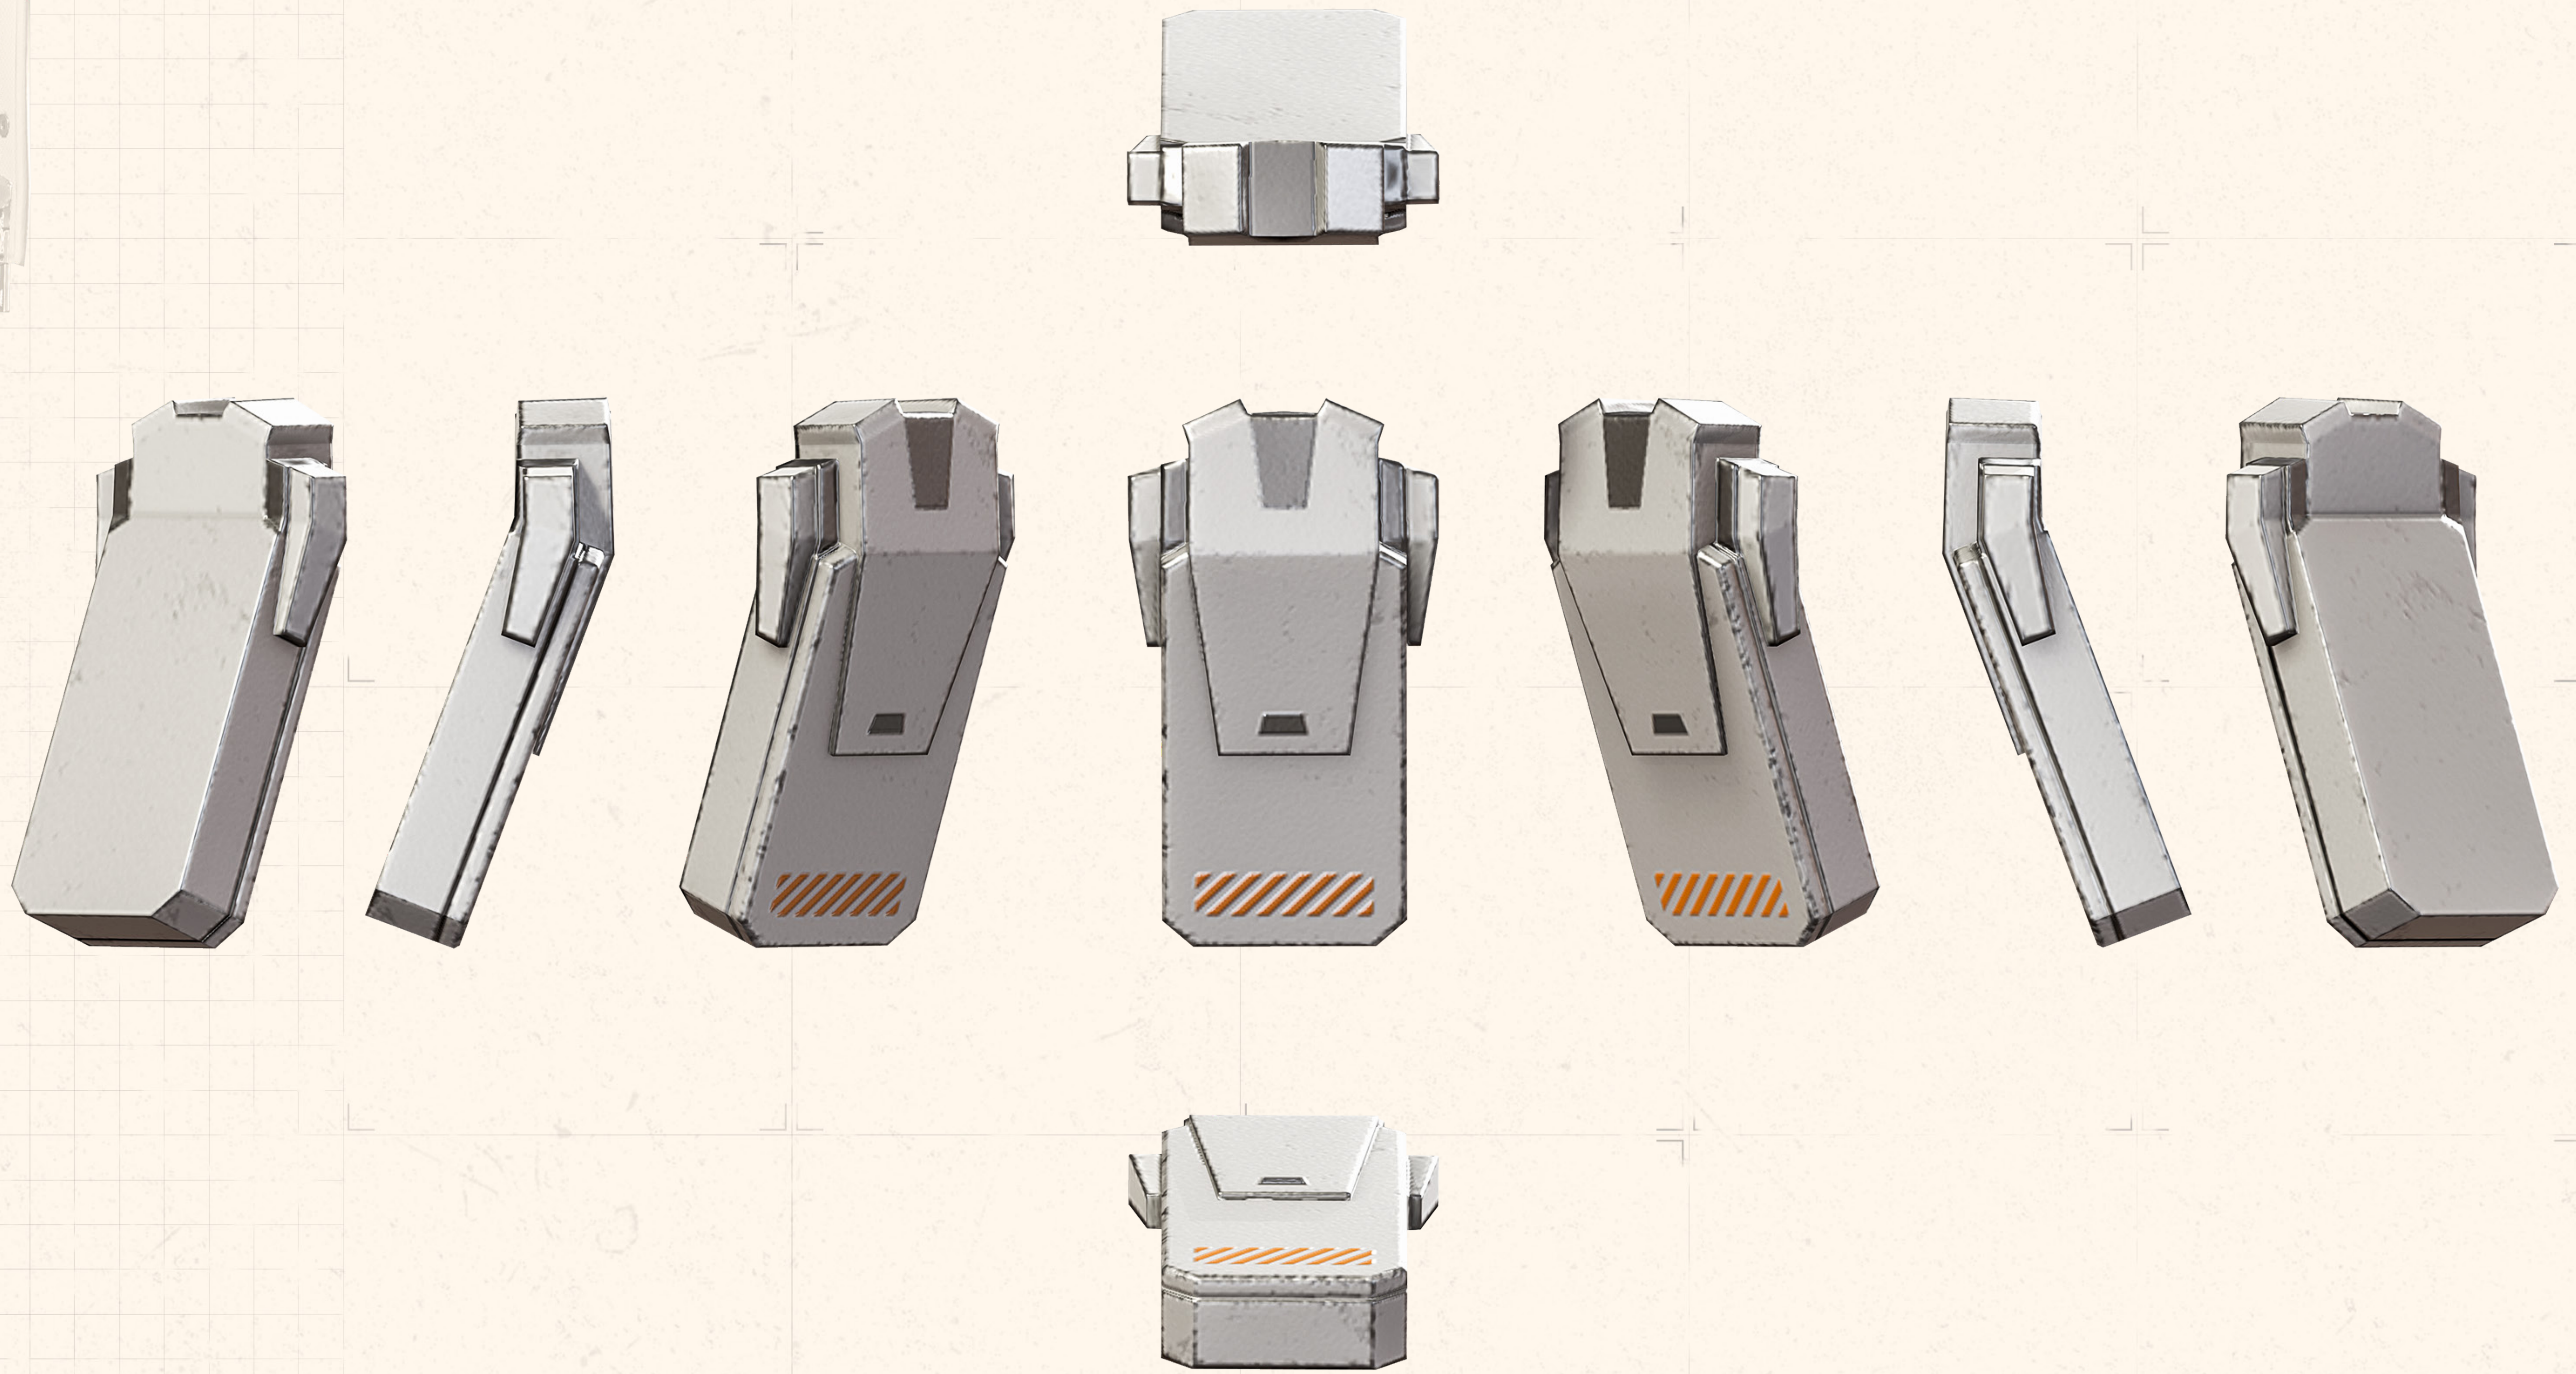

An orphan abandoned at a young age, Tae Joon escaped a life of squalor by becoming a computer engineer for the Mercenary Syndicate, along with his foster sister, Mila Alexander. One day, Tae Joon and Mila stumbled upon an algorithm that could predict the result of any Apex Games match, hidden away in the Games' own computer systems. That caught the attention of the wrong people - the next day, Mila disappeared, and Tae Joon was forced to go into hiding after he was framed for her murder. He's now joined the Games to clear his name - because sometimes the spotlight is the best place to hide.

### ! DID YOU KNOW?

To help young Tae Joon feel comfortable in his new home, his adoptive mother Mystik let him name a new kitten she adopted at the same time. He named it Mandu (만두) and has the name tattooed on the inside of his arm... but he would NEVER admit to such a thing.