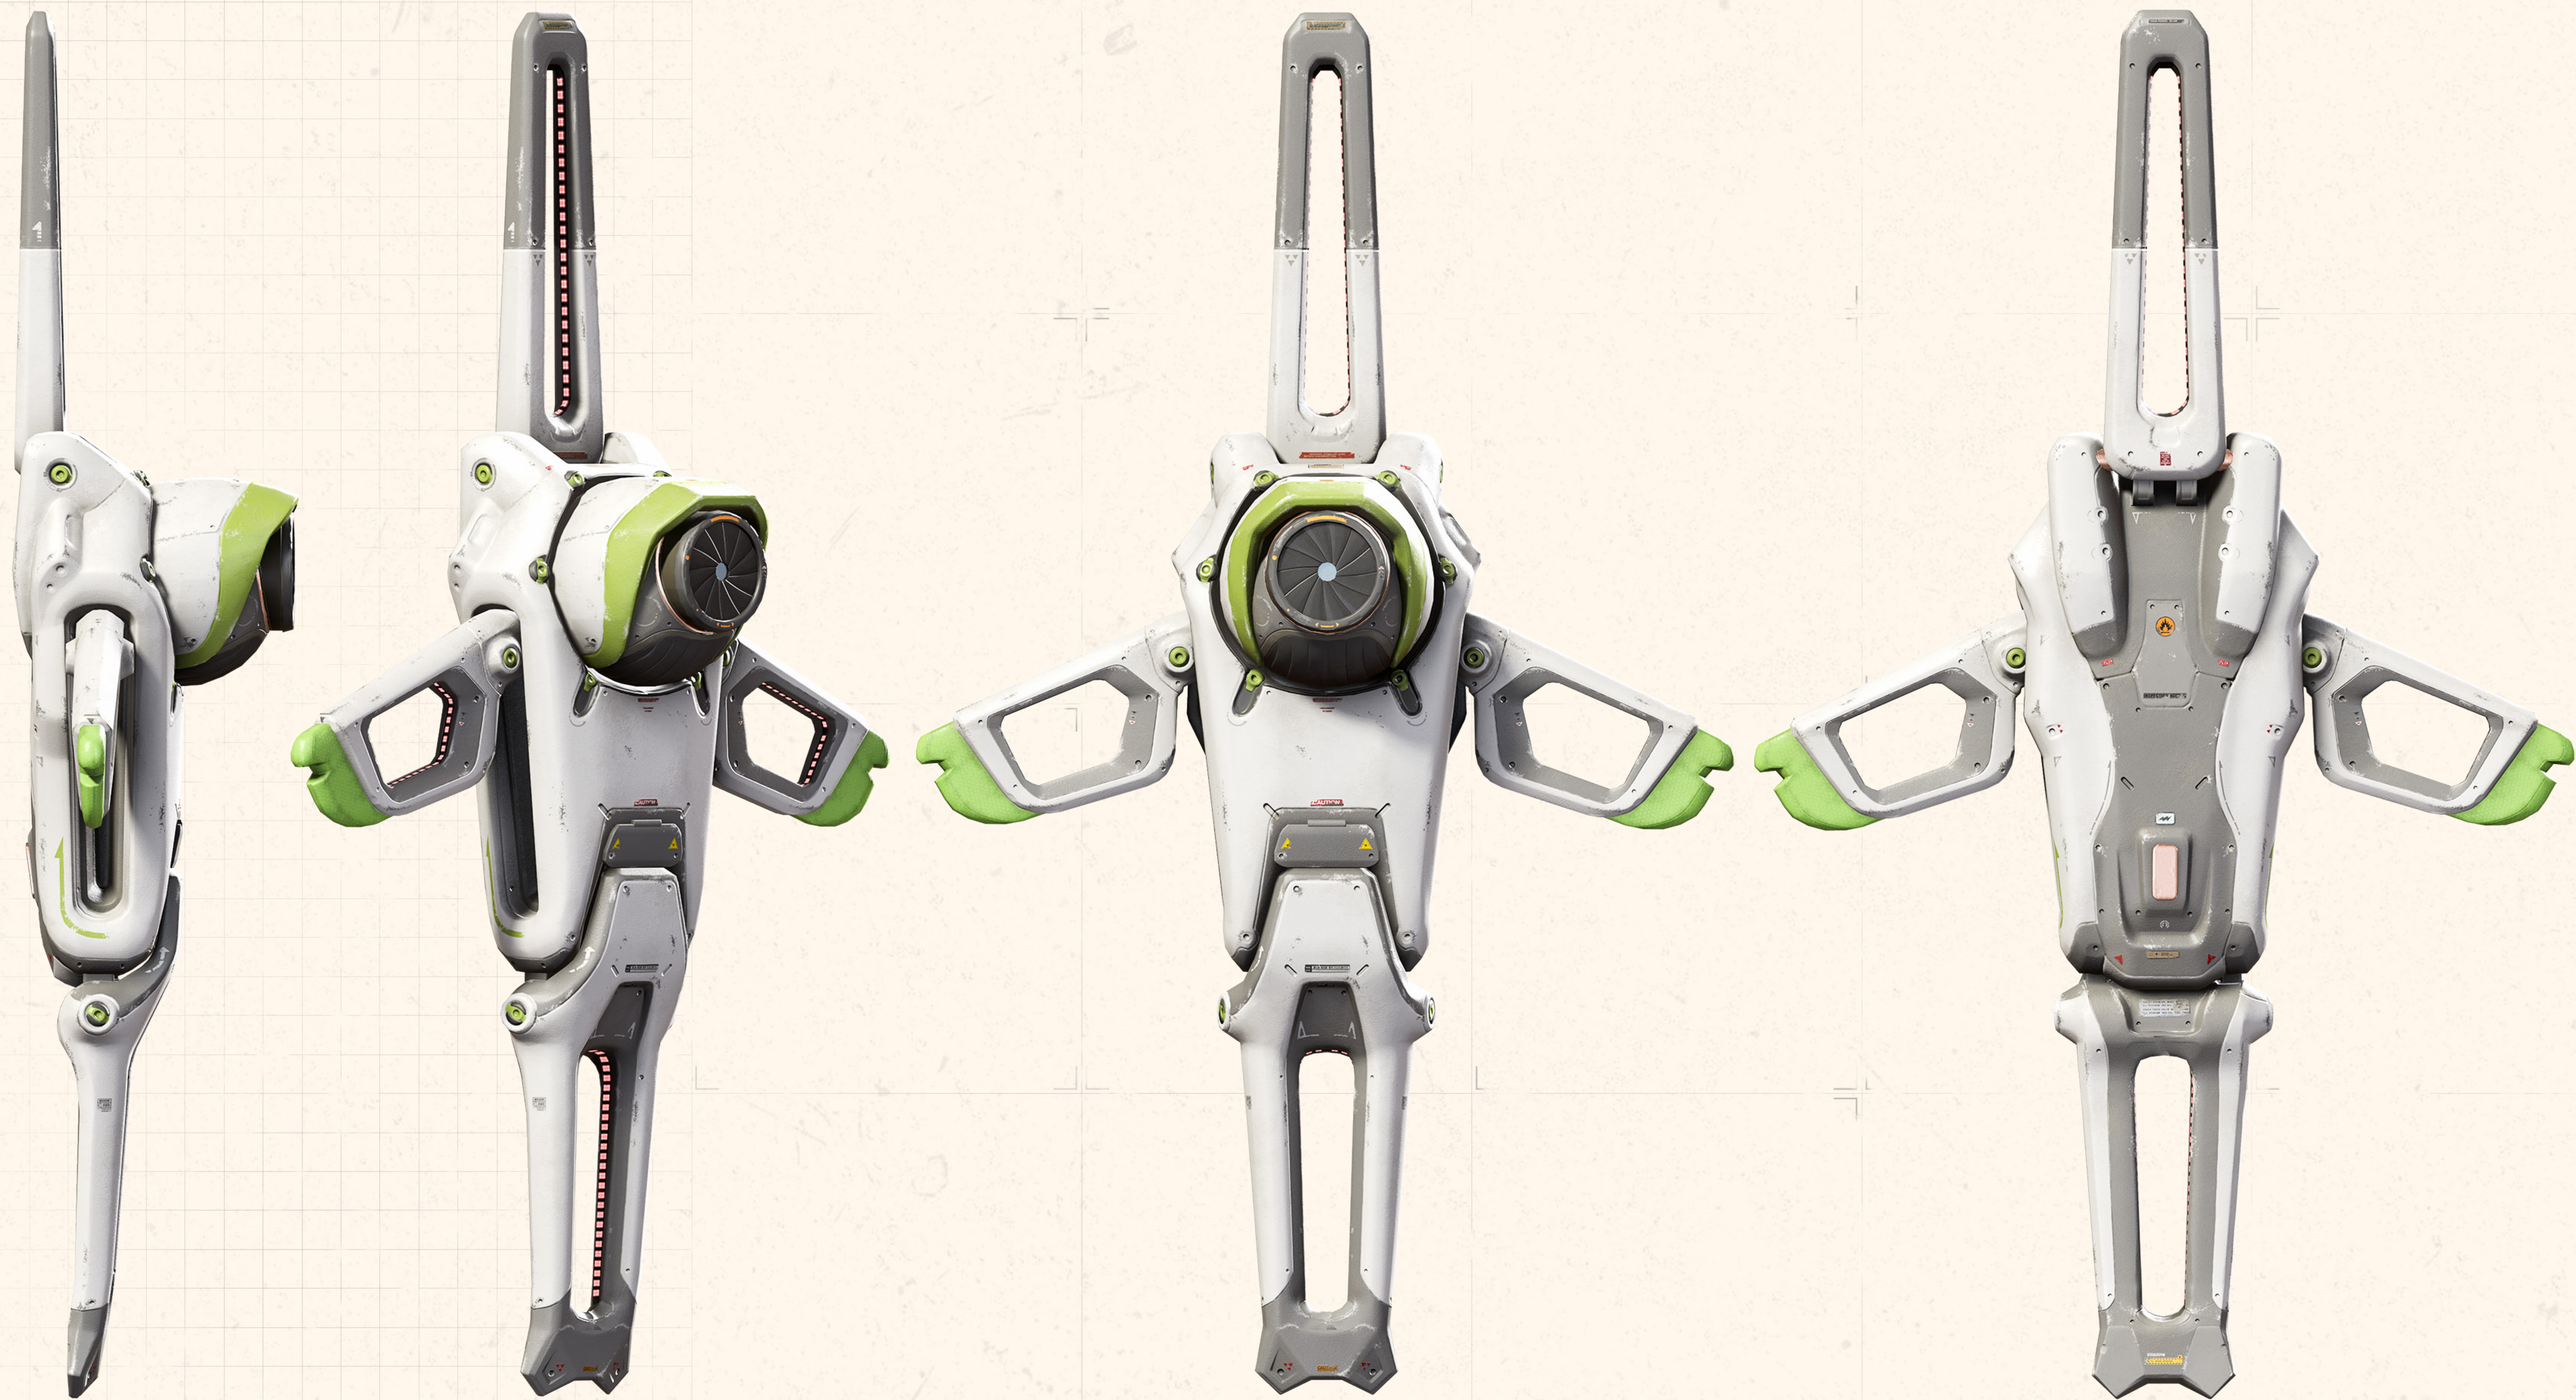

## SURVEILLANCE EXPERT

Crypto specializes in secrets. A brilliant hacker and encryption expert, he uses aerial drones to spy on his opponents in the Apex Arena without being seen. He also has a secret of his own: his name is Tae Joon Park, and he joined the Apex Games to find the people who framed him for murder.

An orphan abandoned at a young age, Tae Joon escaped a life of squalor by becoming a computer engineer for the Mercenary Syndicate, along with his foster sister, Mila Alexander. One day, Tae Joon and Mila stumbled upon an algorithm that could predict the result of any Apex Games match, hidden away in the Games' own computer systems. That caught the attention of the wrong people - the next day, Mila disappeared, and Tae Joon was forced to go into hiding after he was framed for her murder. He's now joined the Games to clear his name - because sometimes the spotlight is the best place to hide.

### ! DID YOU KNOW?

To help young Tae Joon feel comfortable in his new home, his adoptive mother Mystik let him name a new kitten she adopted at the same time. He named it Mandu (만두) and has the name tattooed on the inside of his arm... but he would NEVER admit to such a thing.

CRYPTO // HEIRLOOM WEAPON