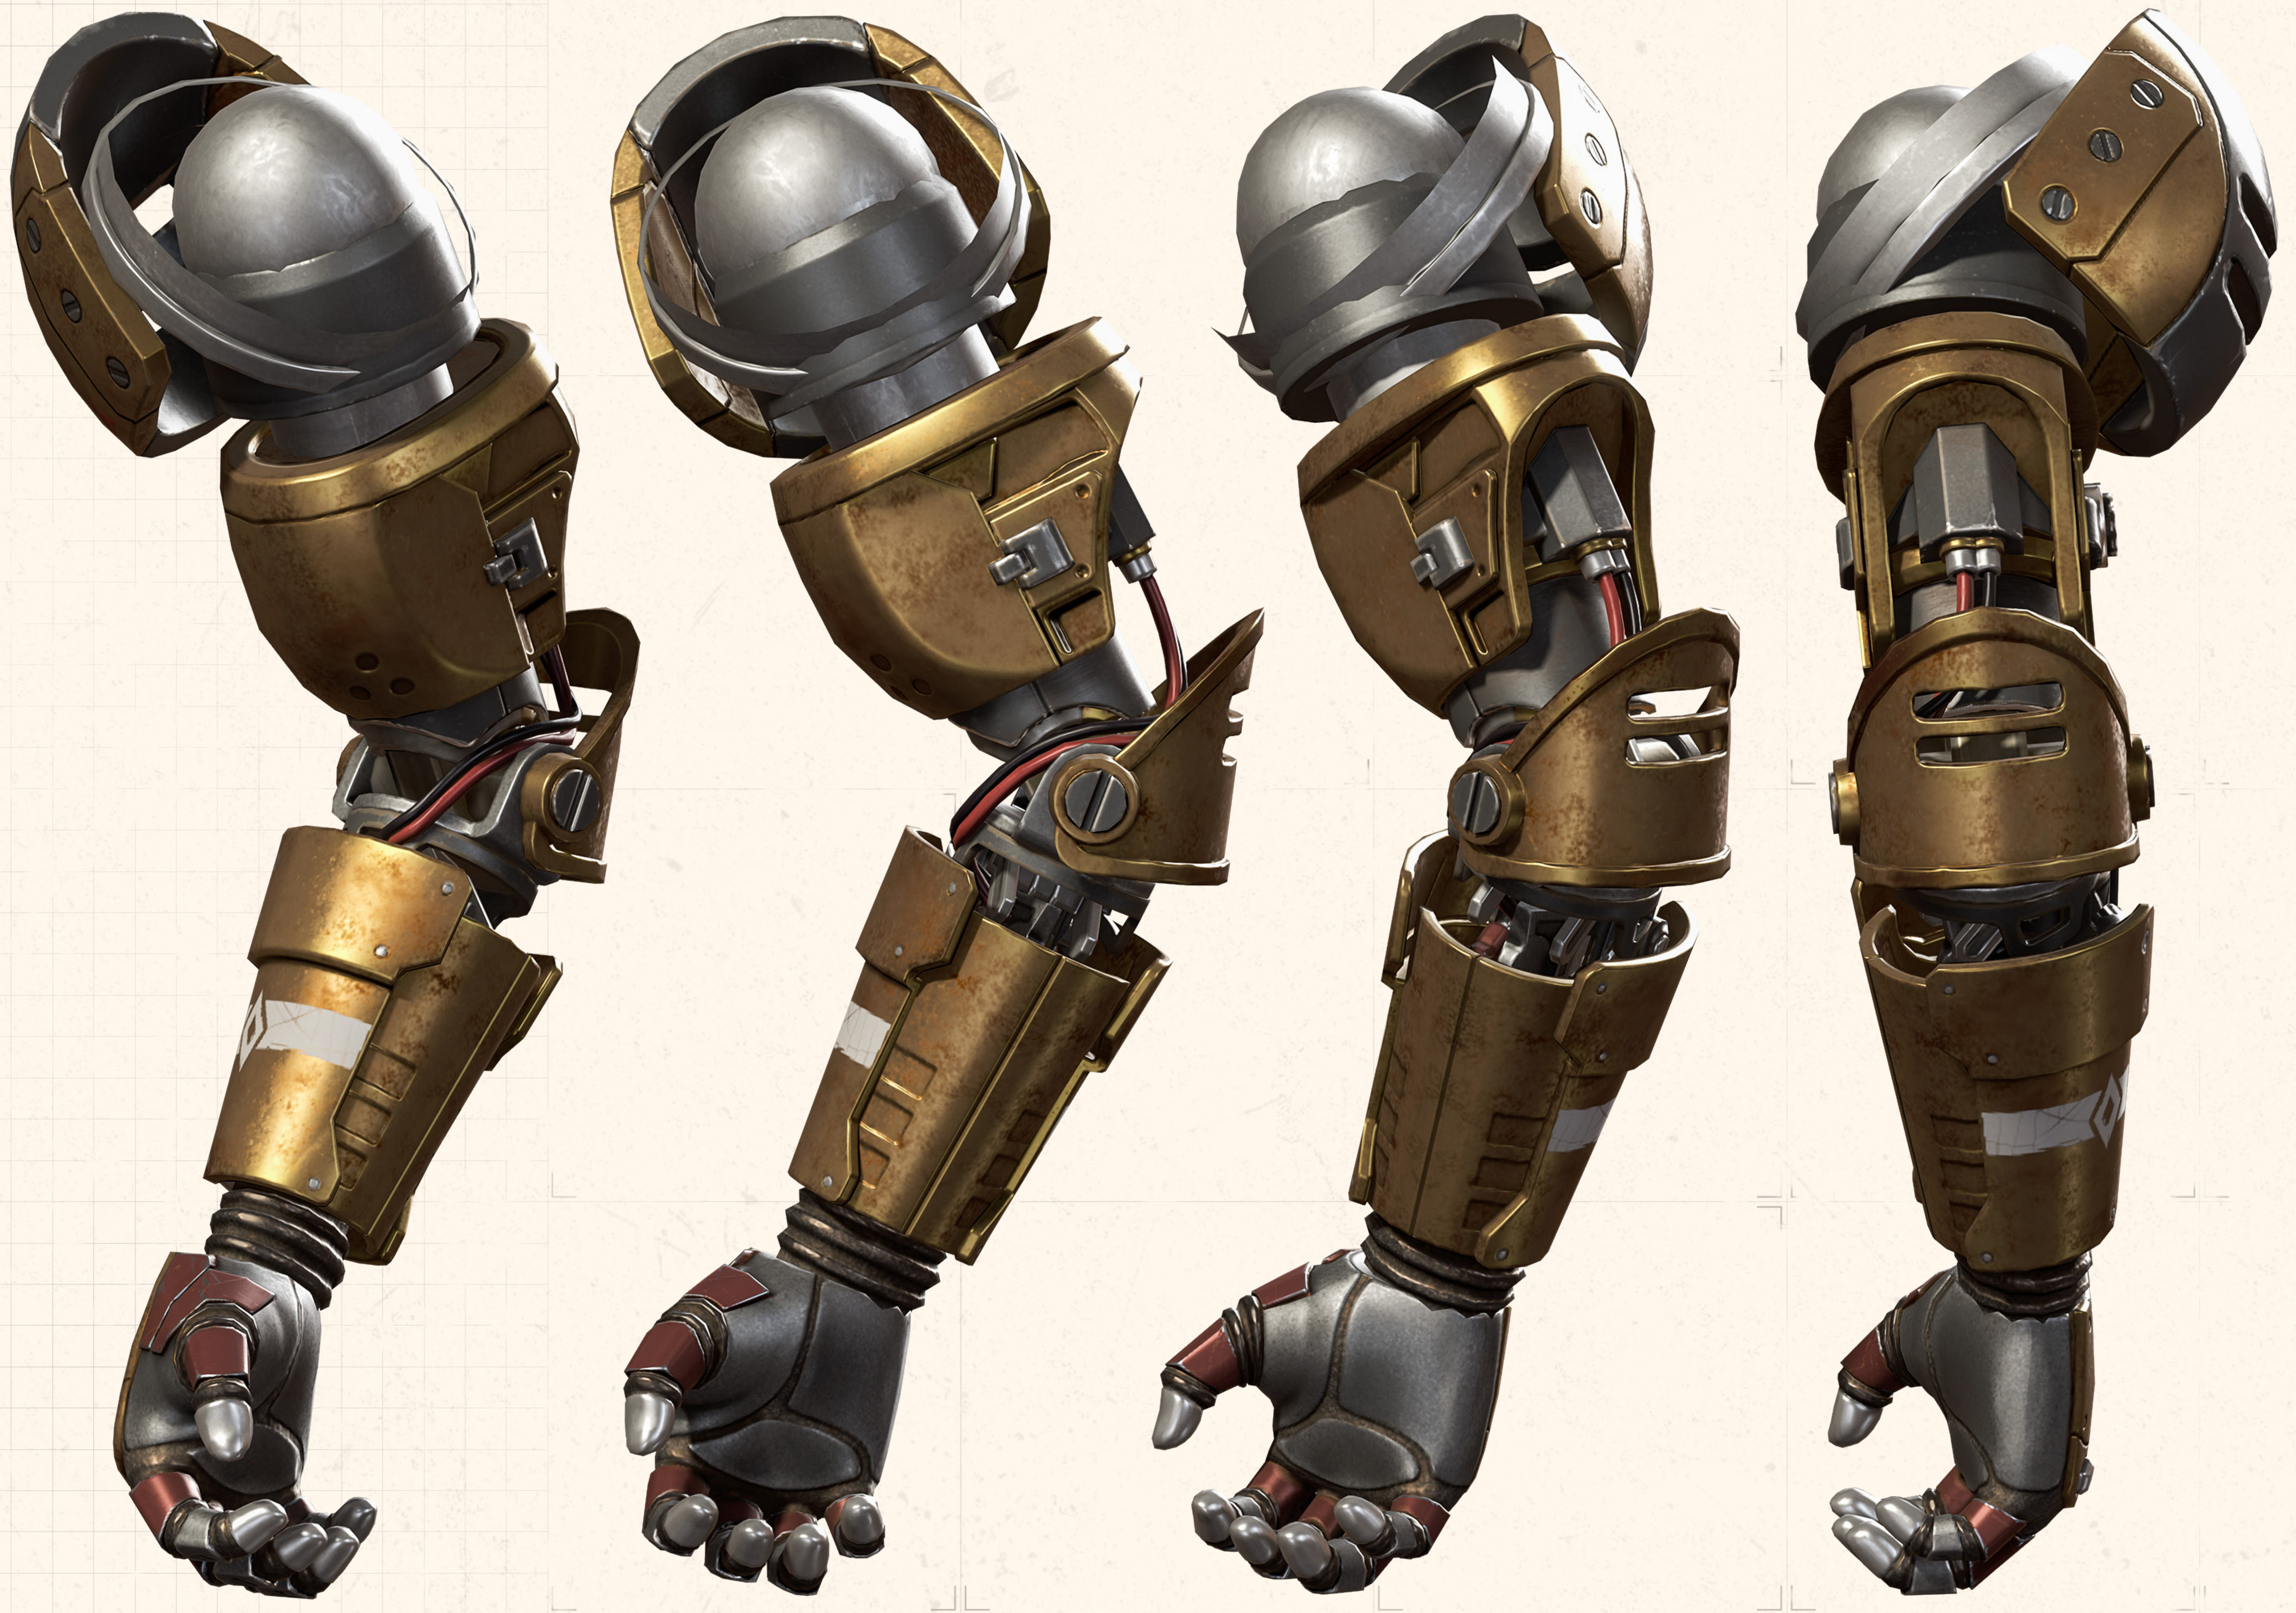

## BOMBASTIC EXPLOSIVES EXPERT

Ladies' man, man's man, and all-round manly man, Fuse is a one man wrecking crew... and he knows it. Fuse exudes joy; he's a laid-back explosives enthusiast who's damn near covered in things that go BOOM. Fuse doesn't lack confidence, but he often lacks a plan. He's a blow-up-first ask-questions-later kinda guy, who's always looking for a good scrap.

### DID YOU KNOW?

The mortar shells on Fuse's leg have beverages inside. There's no warheads in any of them.

Fuse's mechanical arm has a compartment where he stashes mementos. (These days, it's a picture of Bloodhound.) You could say the quickest way to his heart is through his arm.

FUSE // FULL BODY

wally

**JET FUEL ONLY**

**DANGER**

FUSE // HEIRLOOM WEAPON

# HEIRLOOM WEAPON