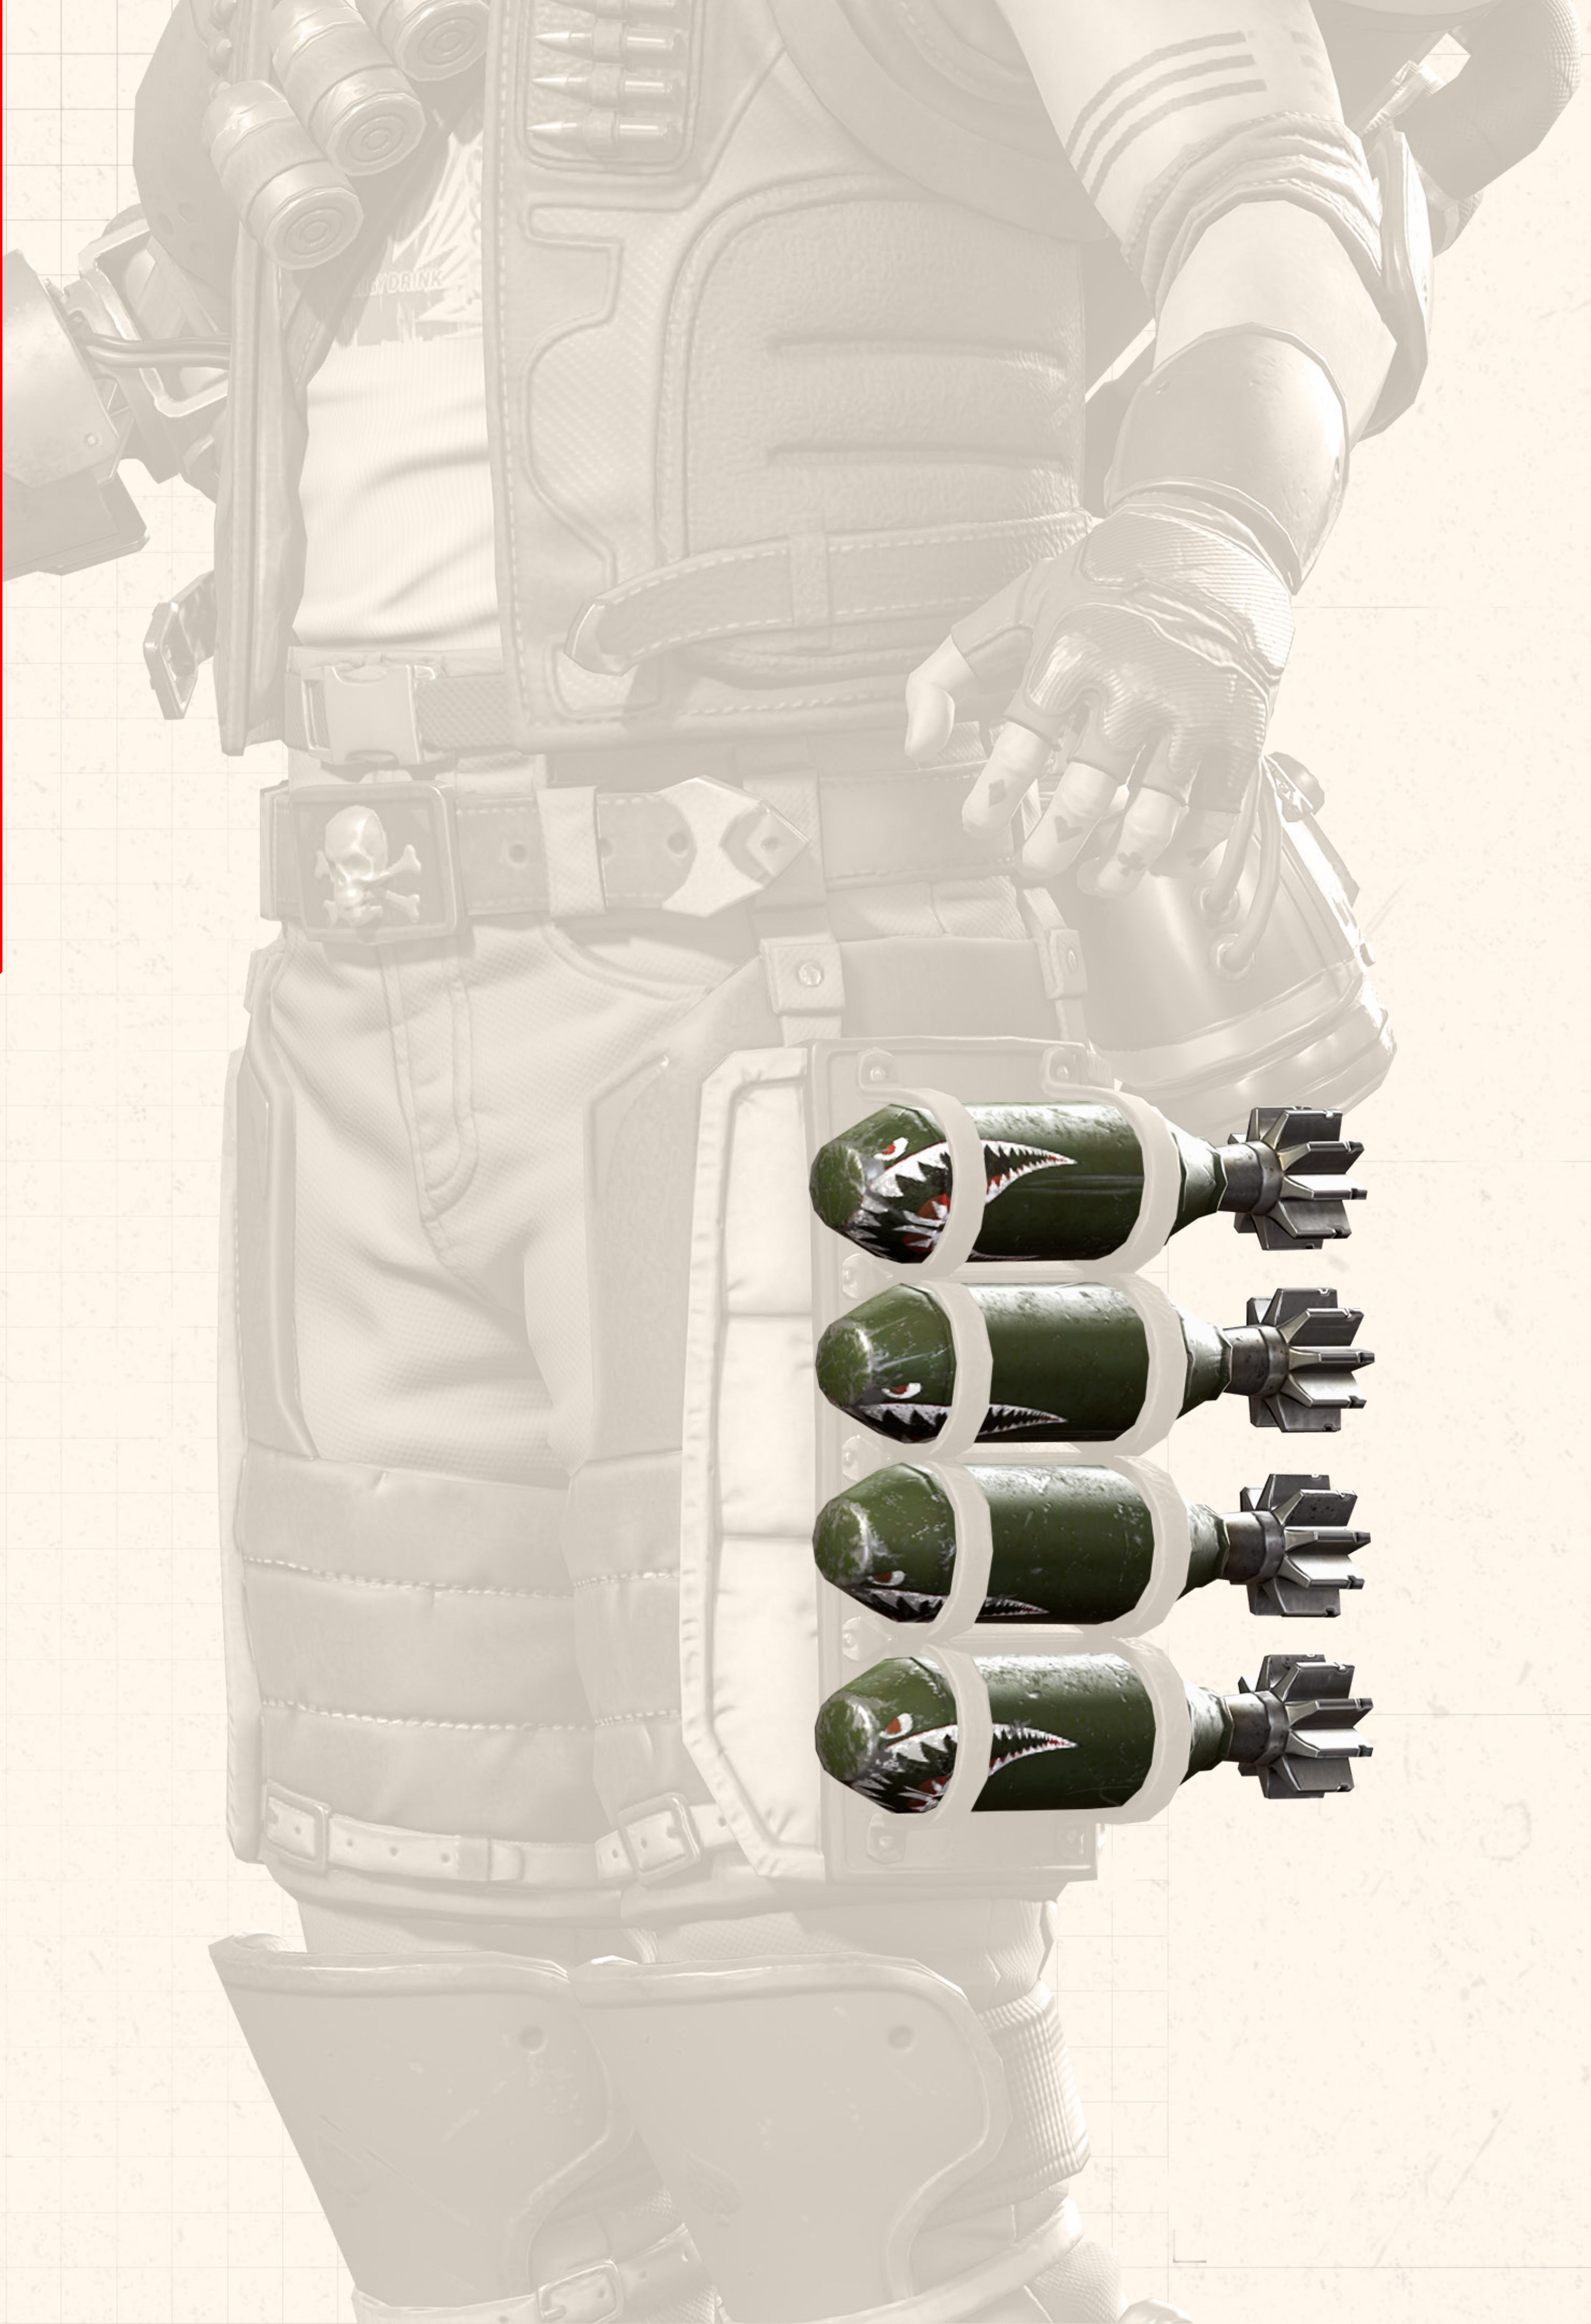

### DID YOU KNOW?

The mortar shells on Fuse's leg have beverages inside. There's no warheads in any of them.

Fuse's mechanical arm has a compartment where he stashes mementos. (These days, it's a picture of Bloodhound.) You could say the quickest way to his heart is through his arm.

FUSE // FULL BODY

wally

**JET FUEL ONLY**

**DANGER**

FUSE // HEIRLOOM WEAPON

# HEIRLOOM WEAPON