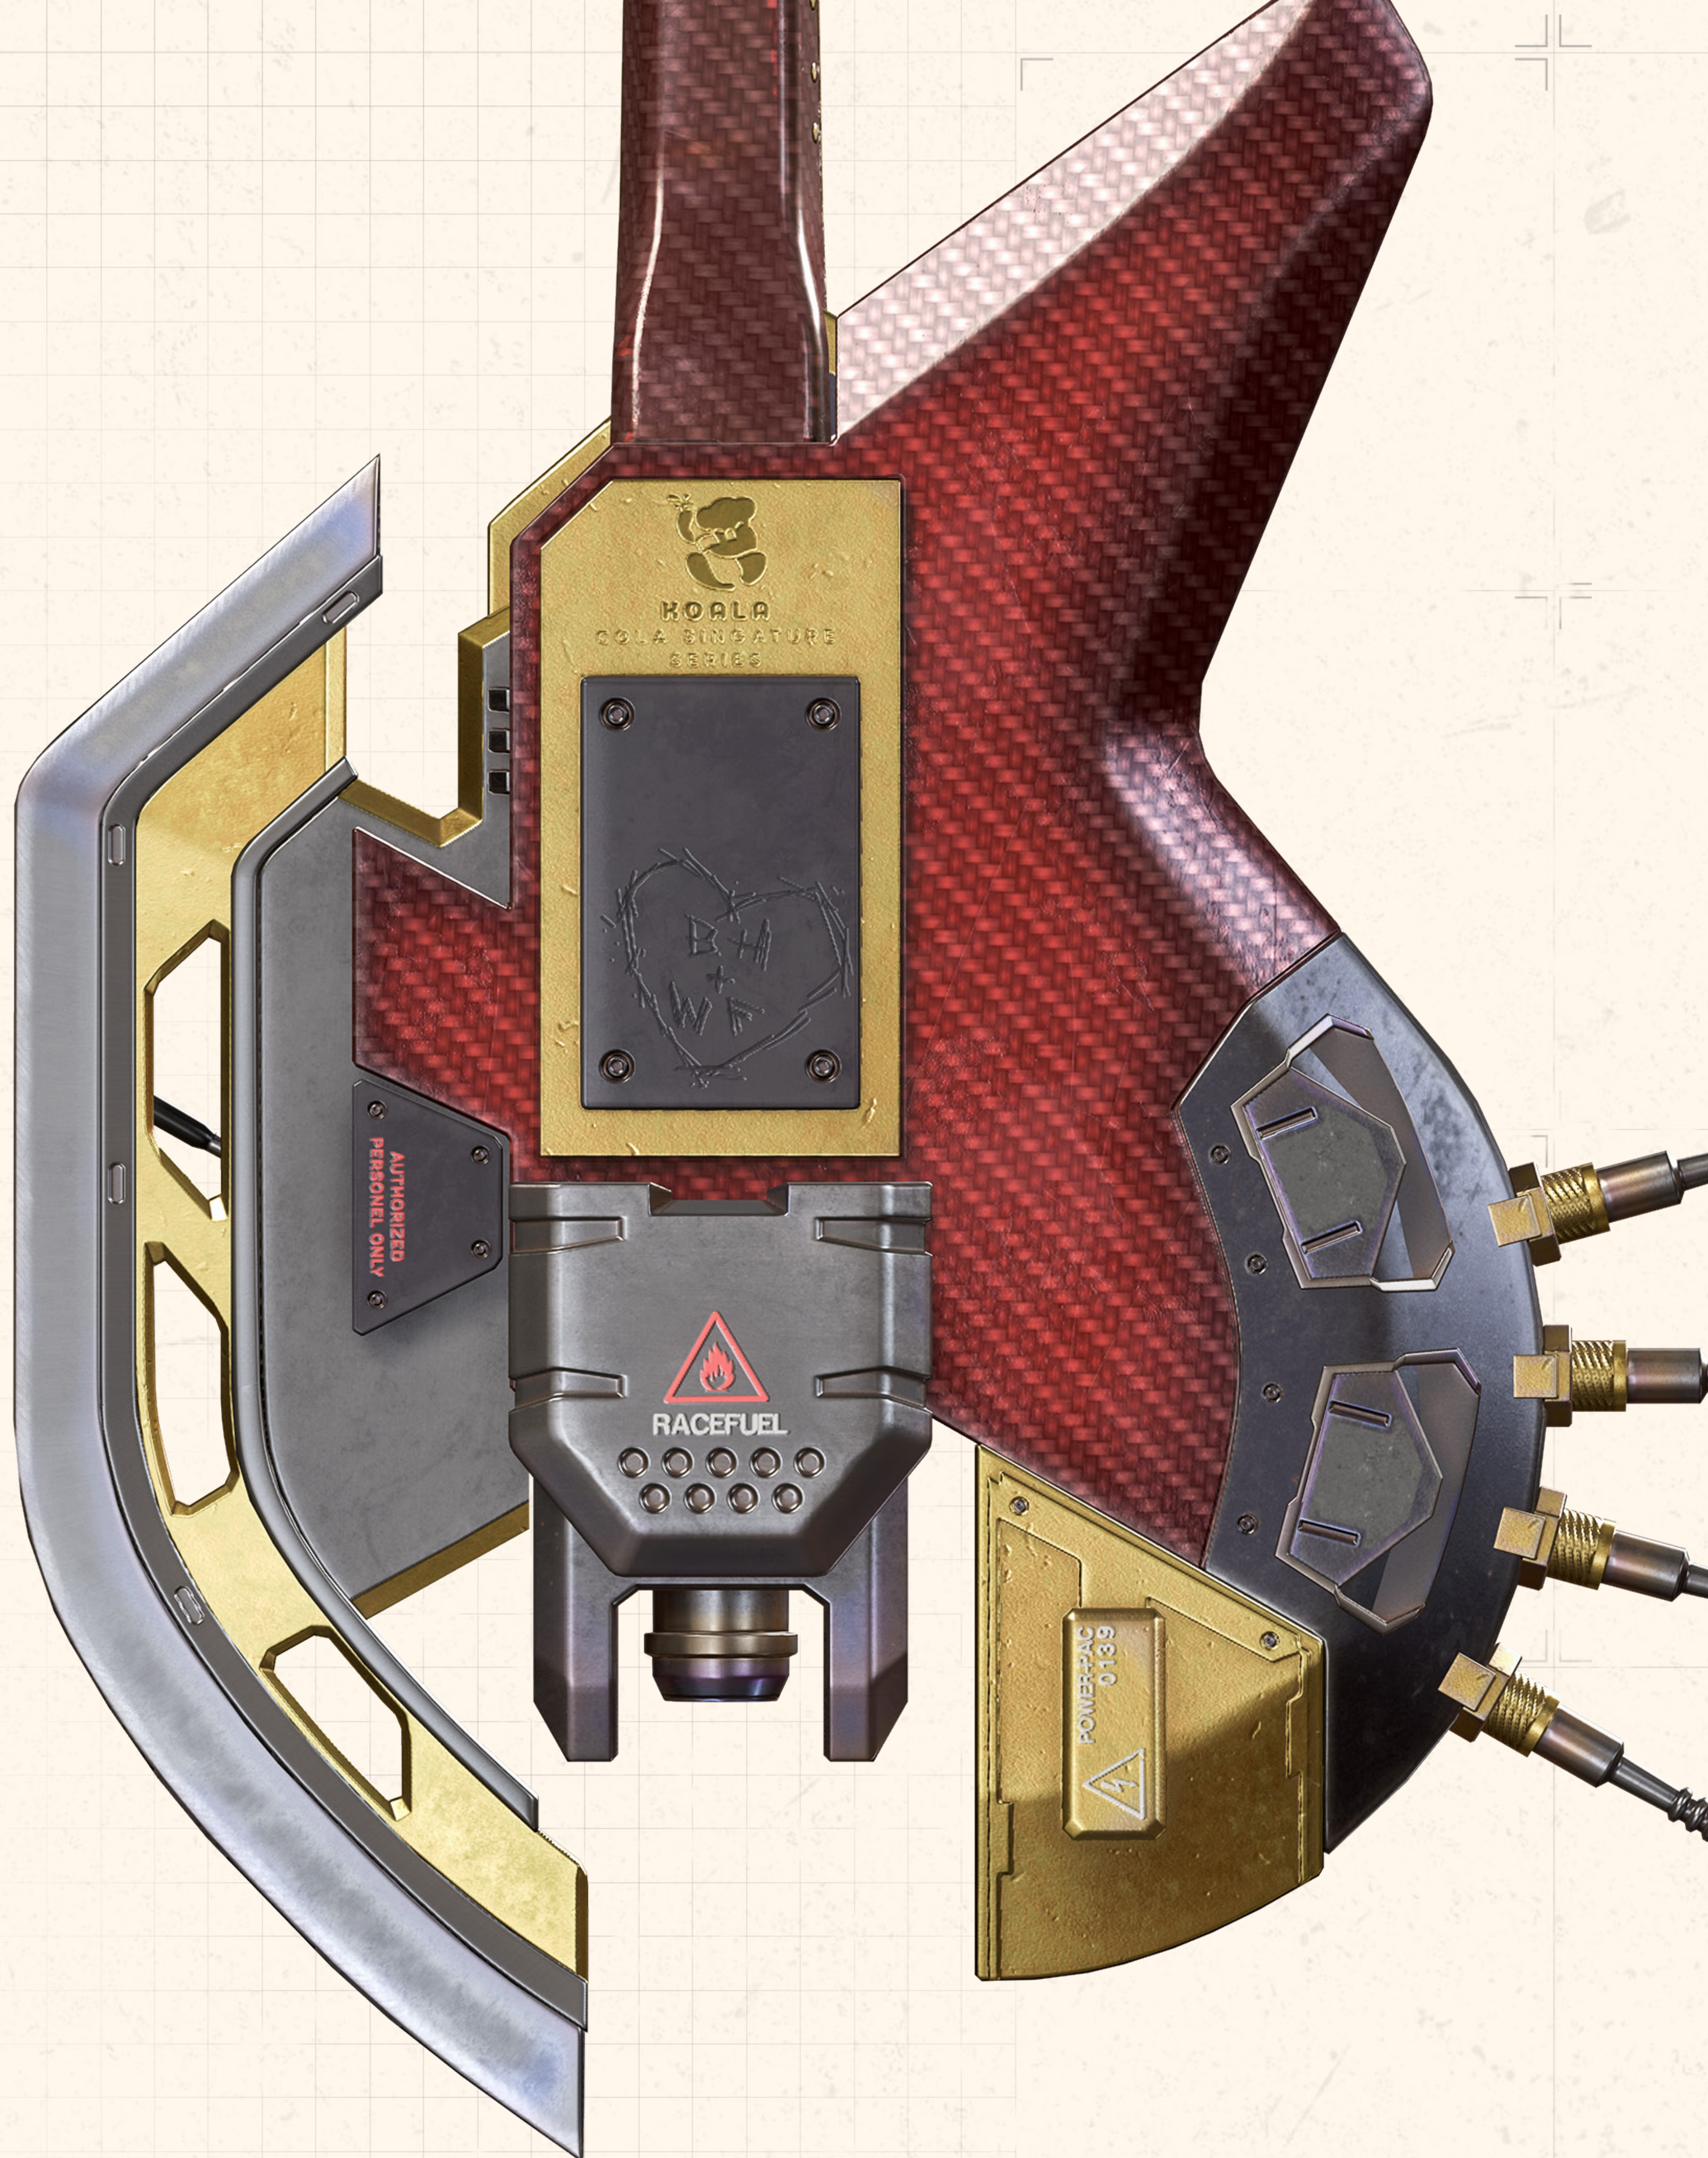

AUTHORIZED
PERSONNEL ONLY

KOALA
COLA SINGATURE
SERIES

RACEFUEL

POWER-PAC
0139