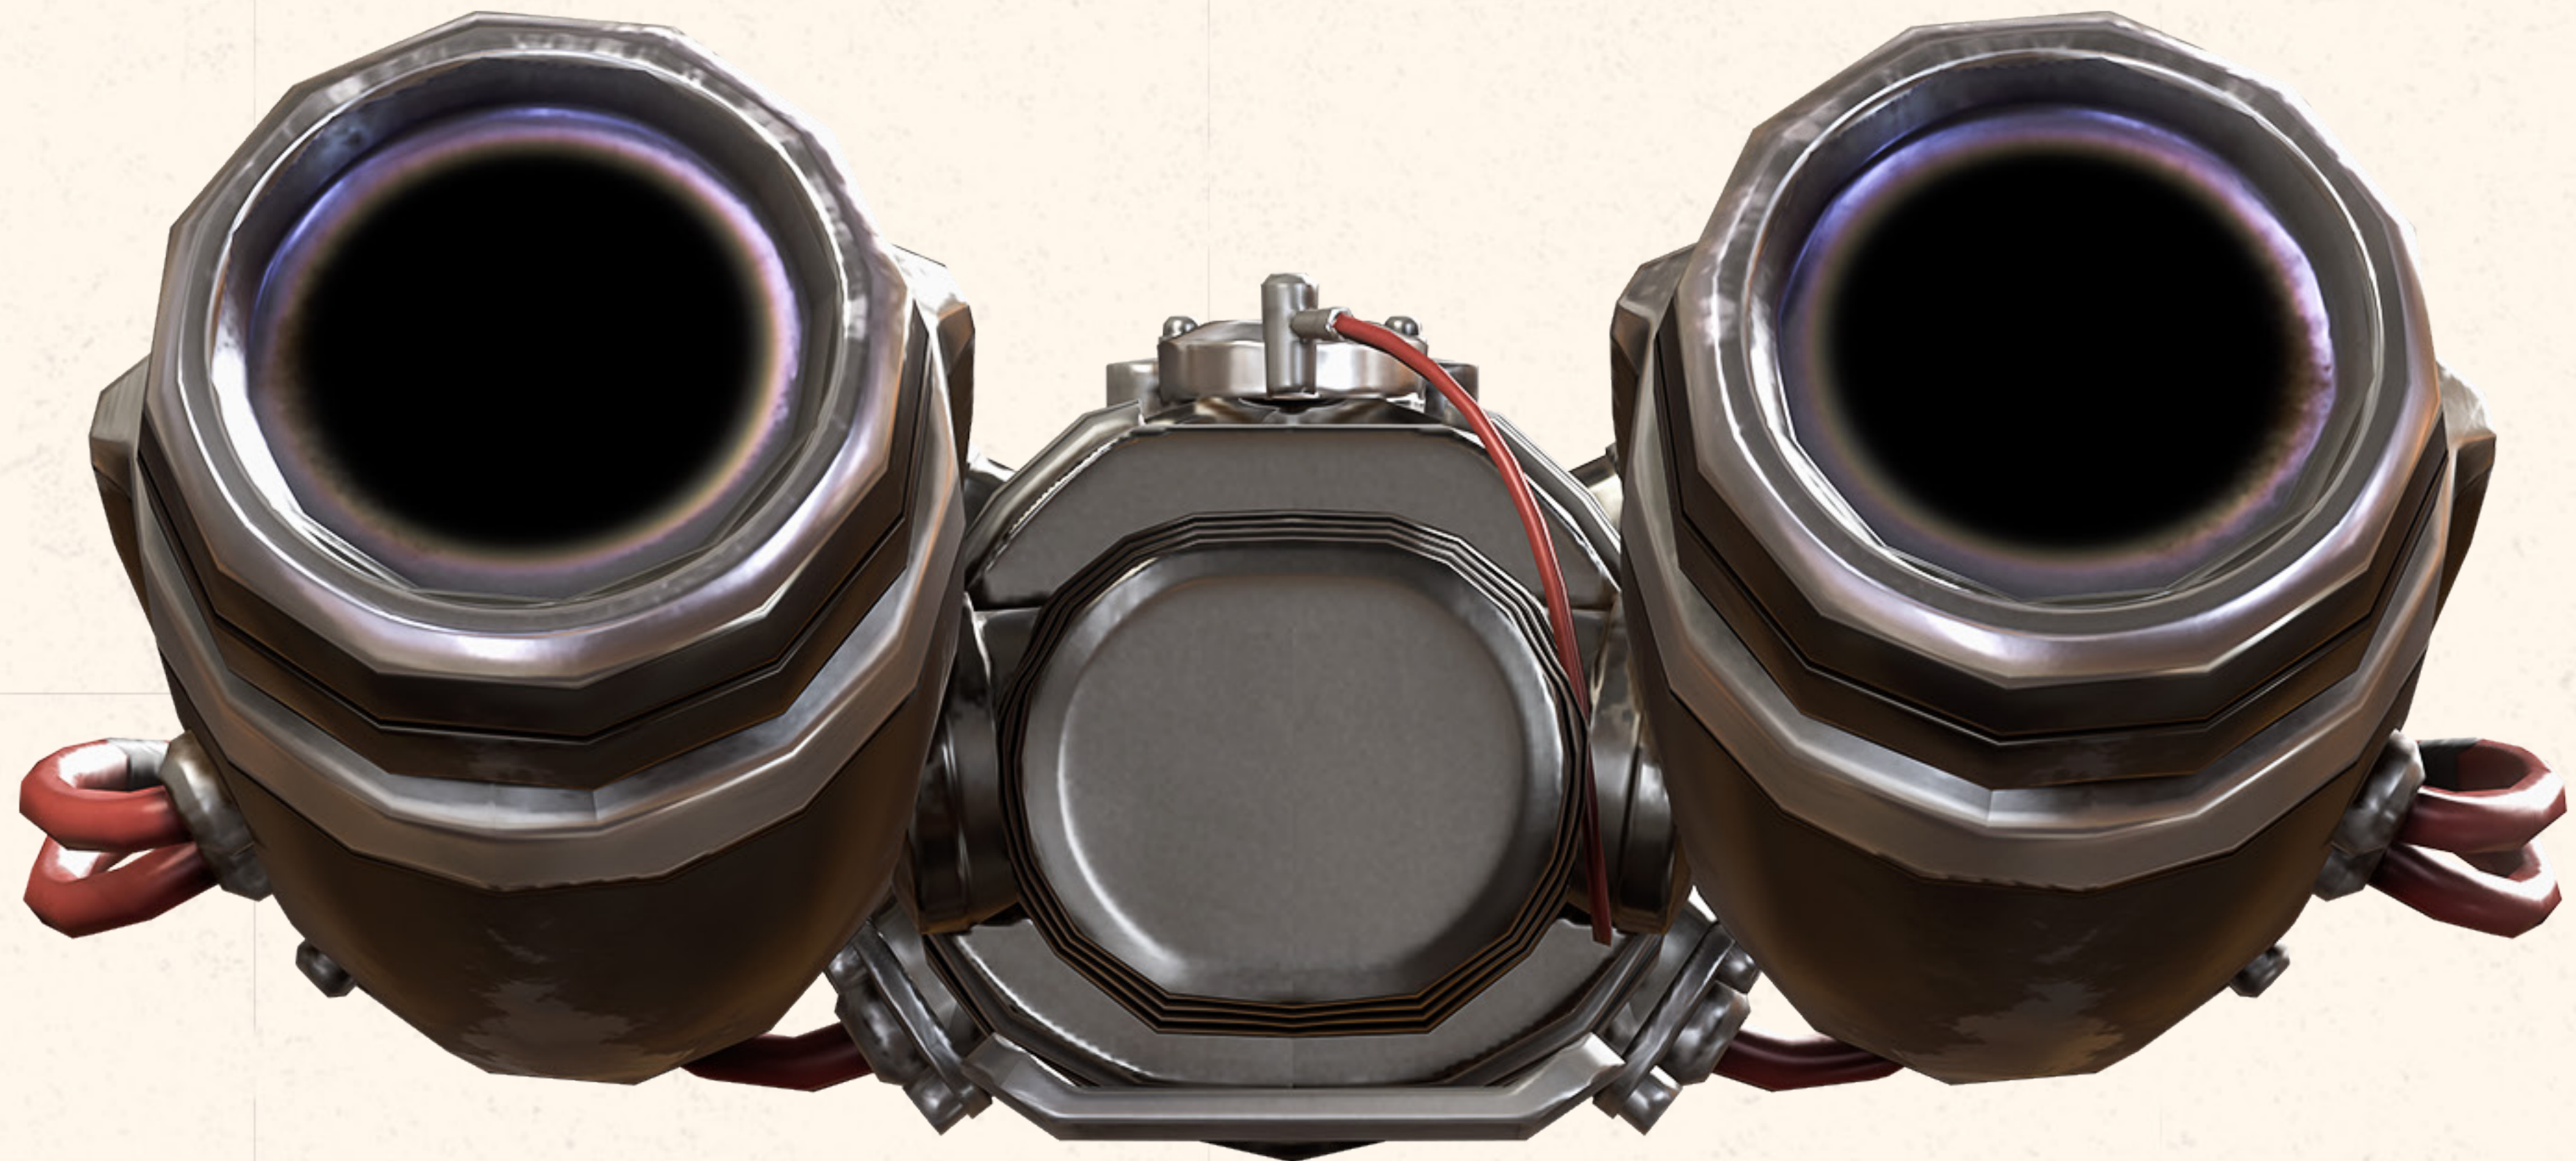

### DID YOU KNOW?

The mortar shells on Fuse's leg have beverages inside. There's no warheads in any of them.

Fuse's mechanical arm has a compartment where he stashes mementos. (These days, it's a picture of Bloodhound.) You could say the quickest way to his heart is through his arm.

FUSE // FULL BODY

wally

**JET FUEL ONLY**

**DANGER**

FUSE // HEIRLOOM WEAPON