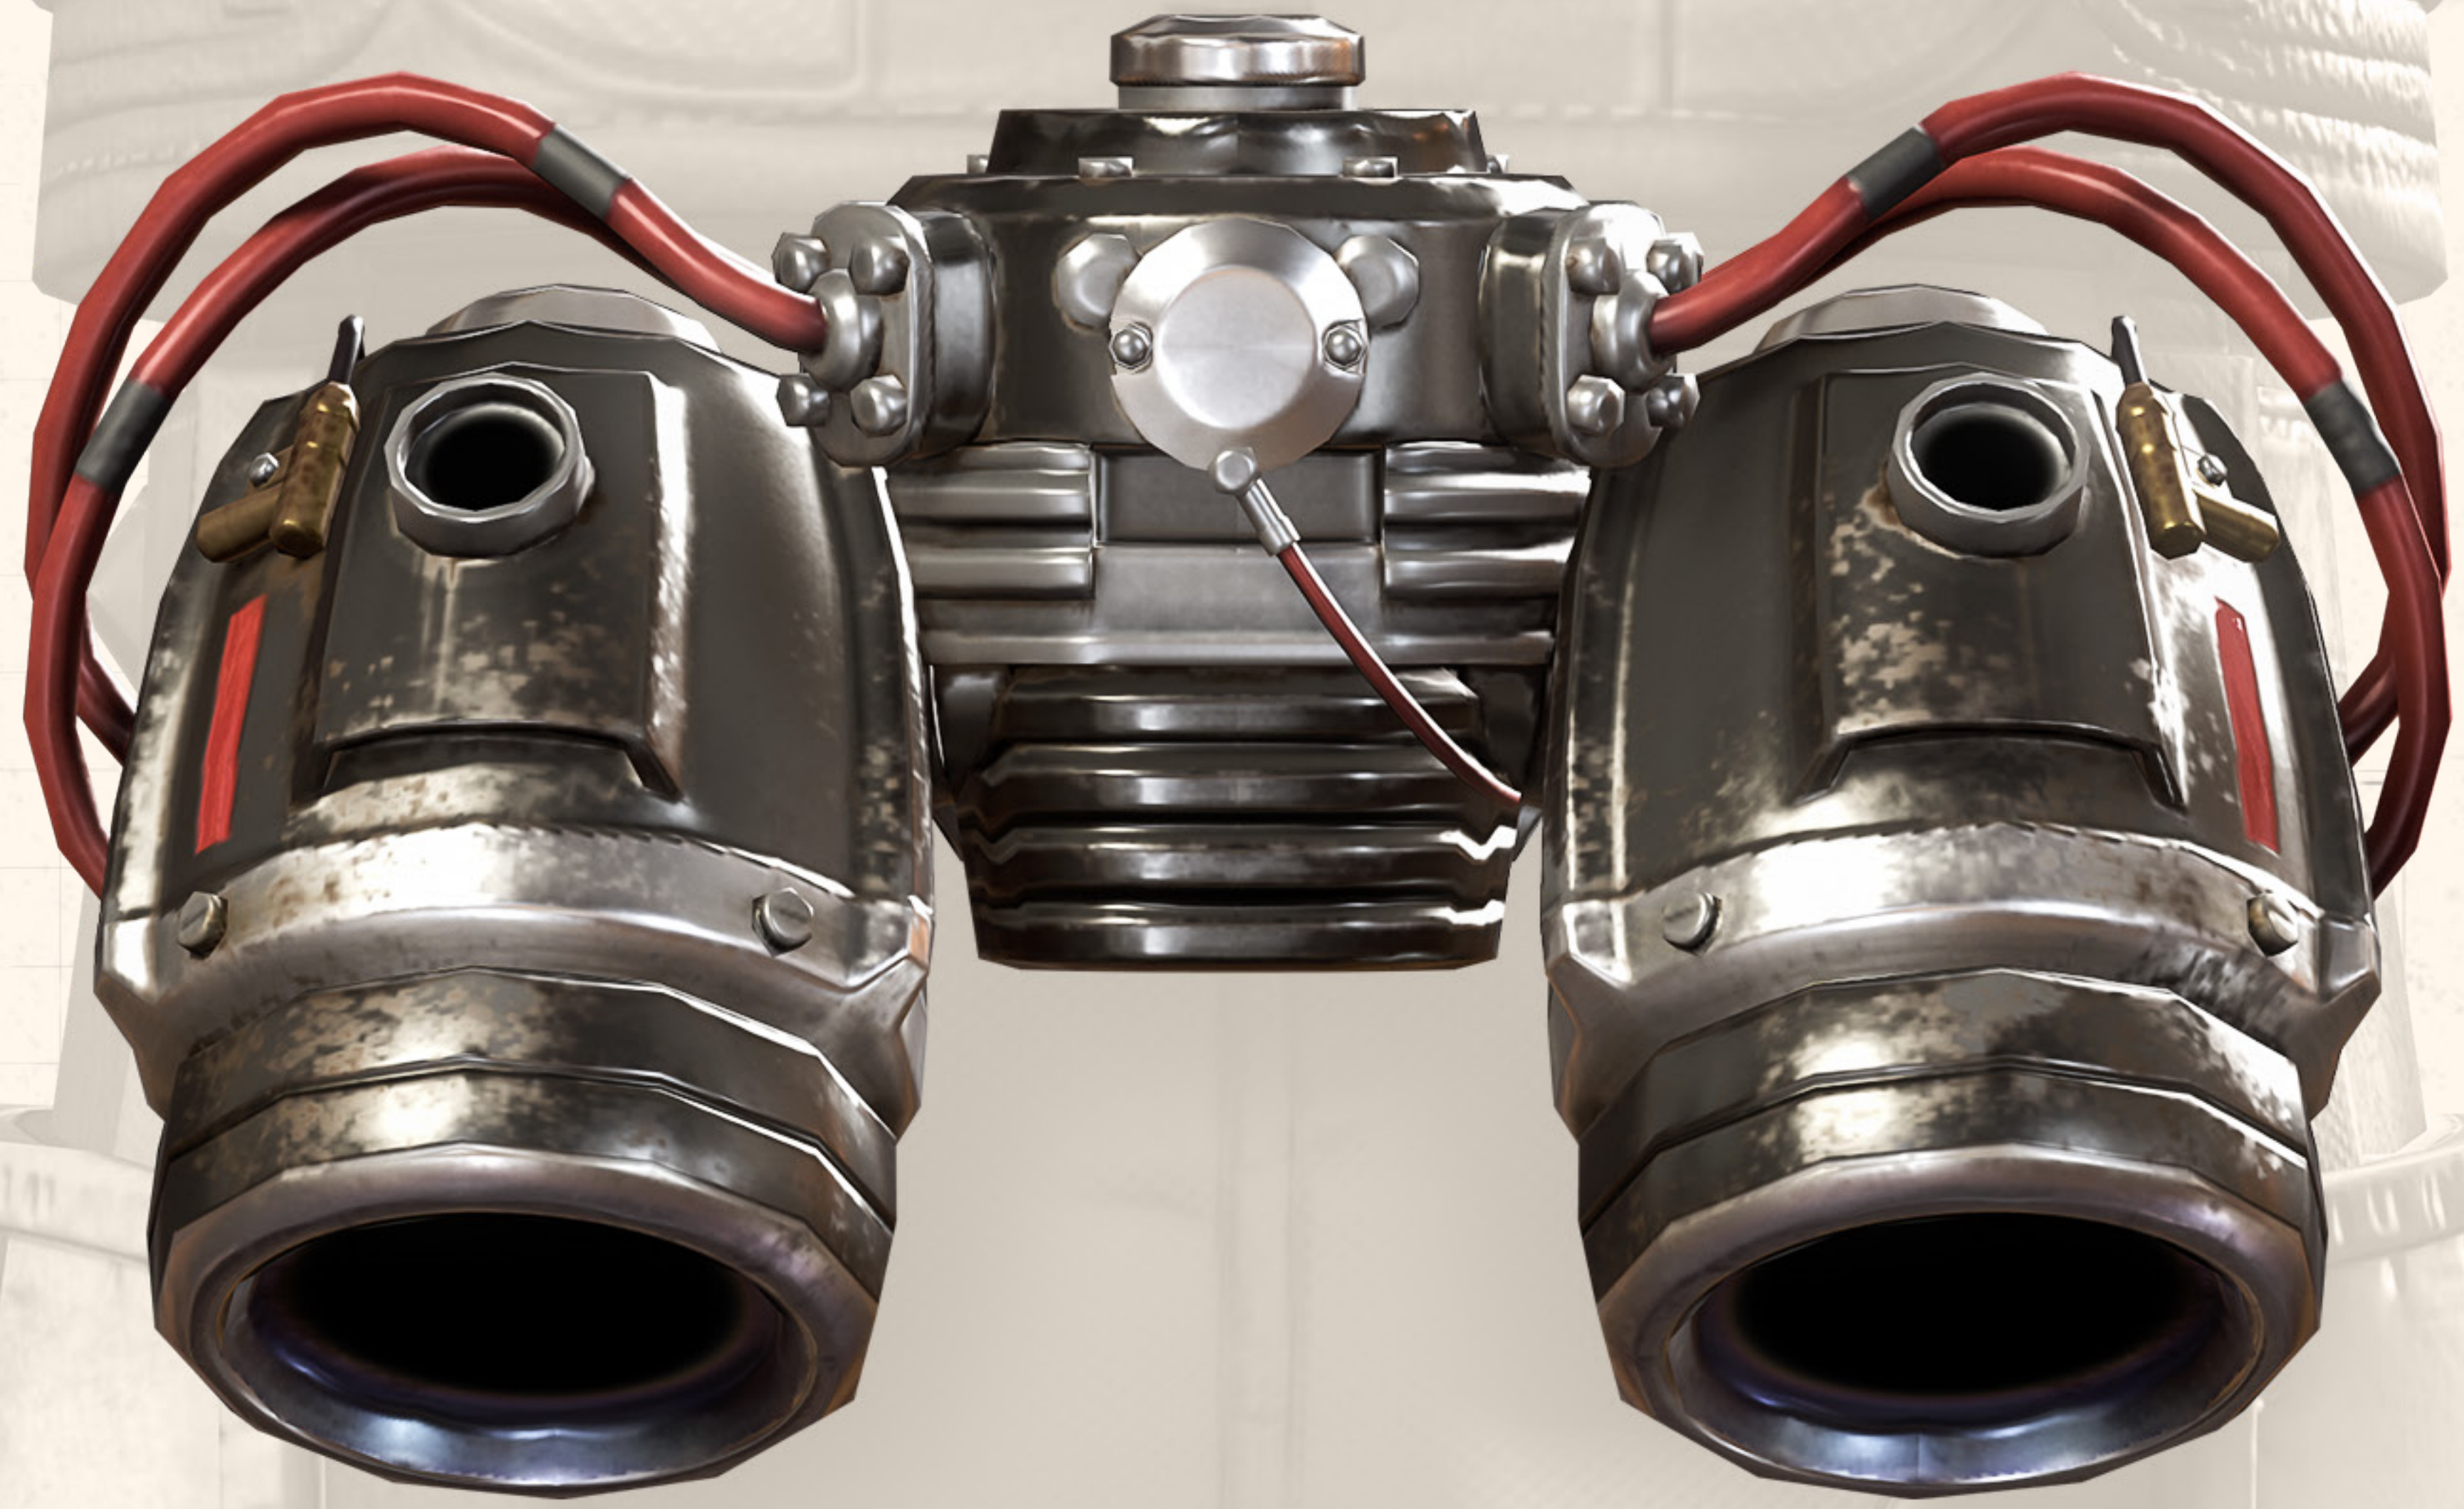

### DID YOU KNOW?

The mortar shells on Fuse's leg have beverages inside. There's no warheads in any of them.

Fuse's mechanical arm has a compartment where he stashes mementos. (These days, it's a picture of Bloodhound.) You could say the quickest way to his heart is through his arm.

FUSE // FULL BODY

wally

**JET FUEL ONLY**

**DANGER**

FUSE // HEIRLOOM WEAPON