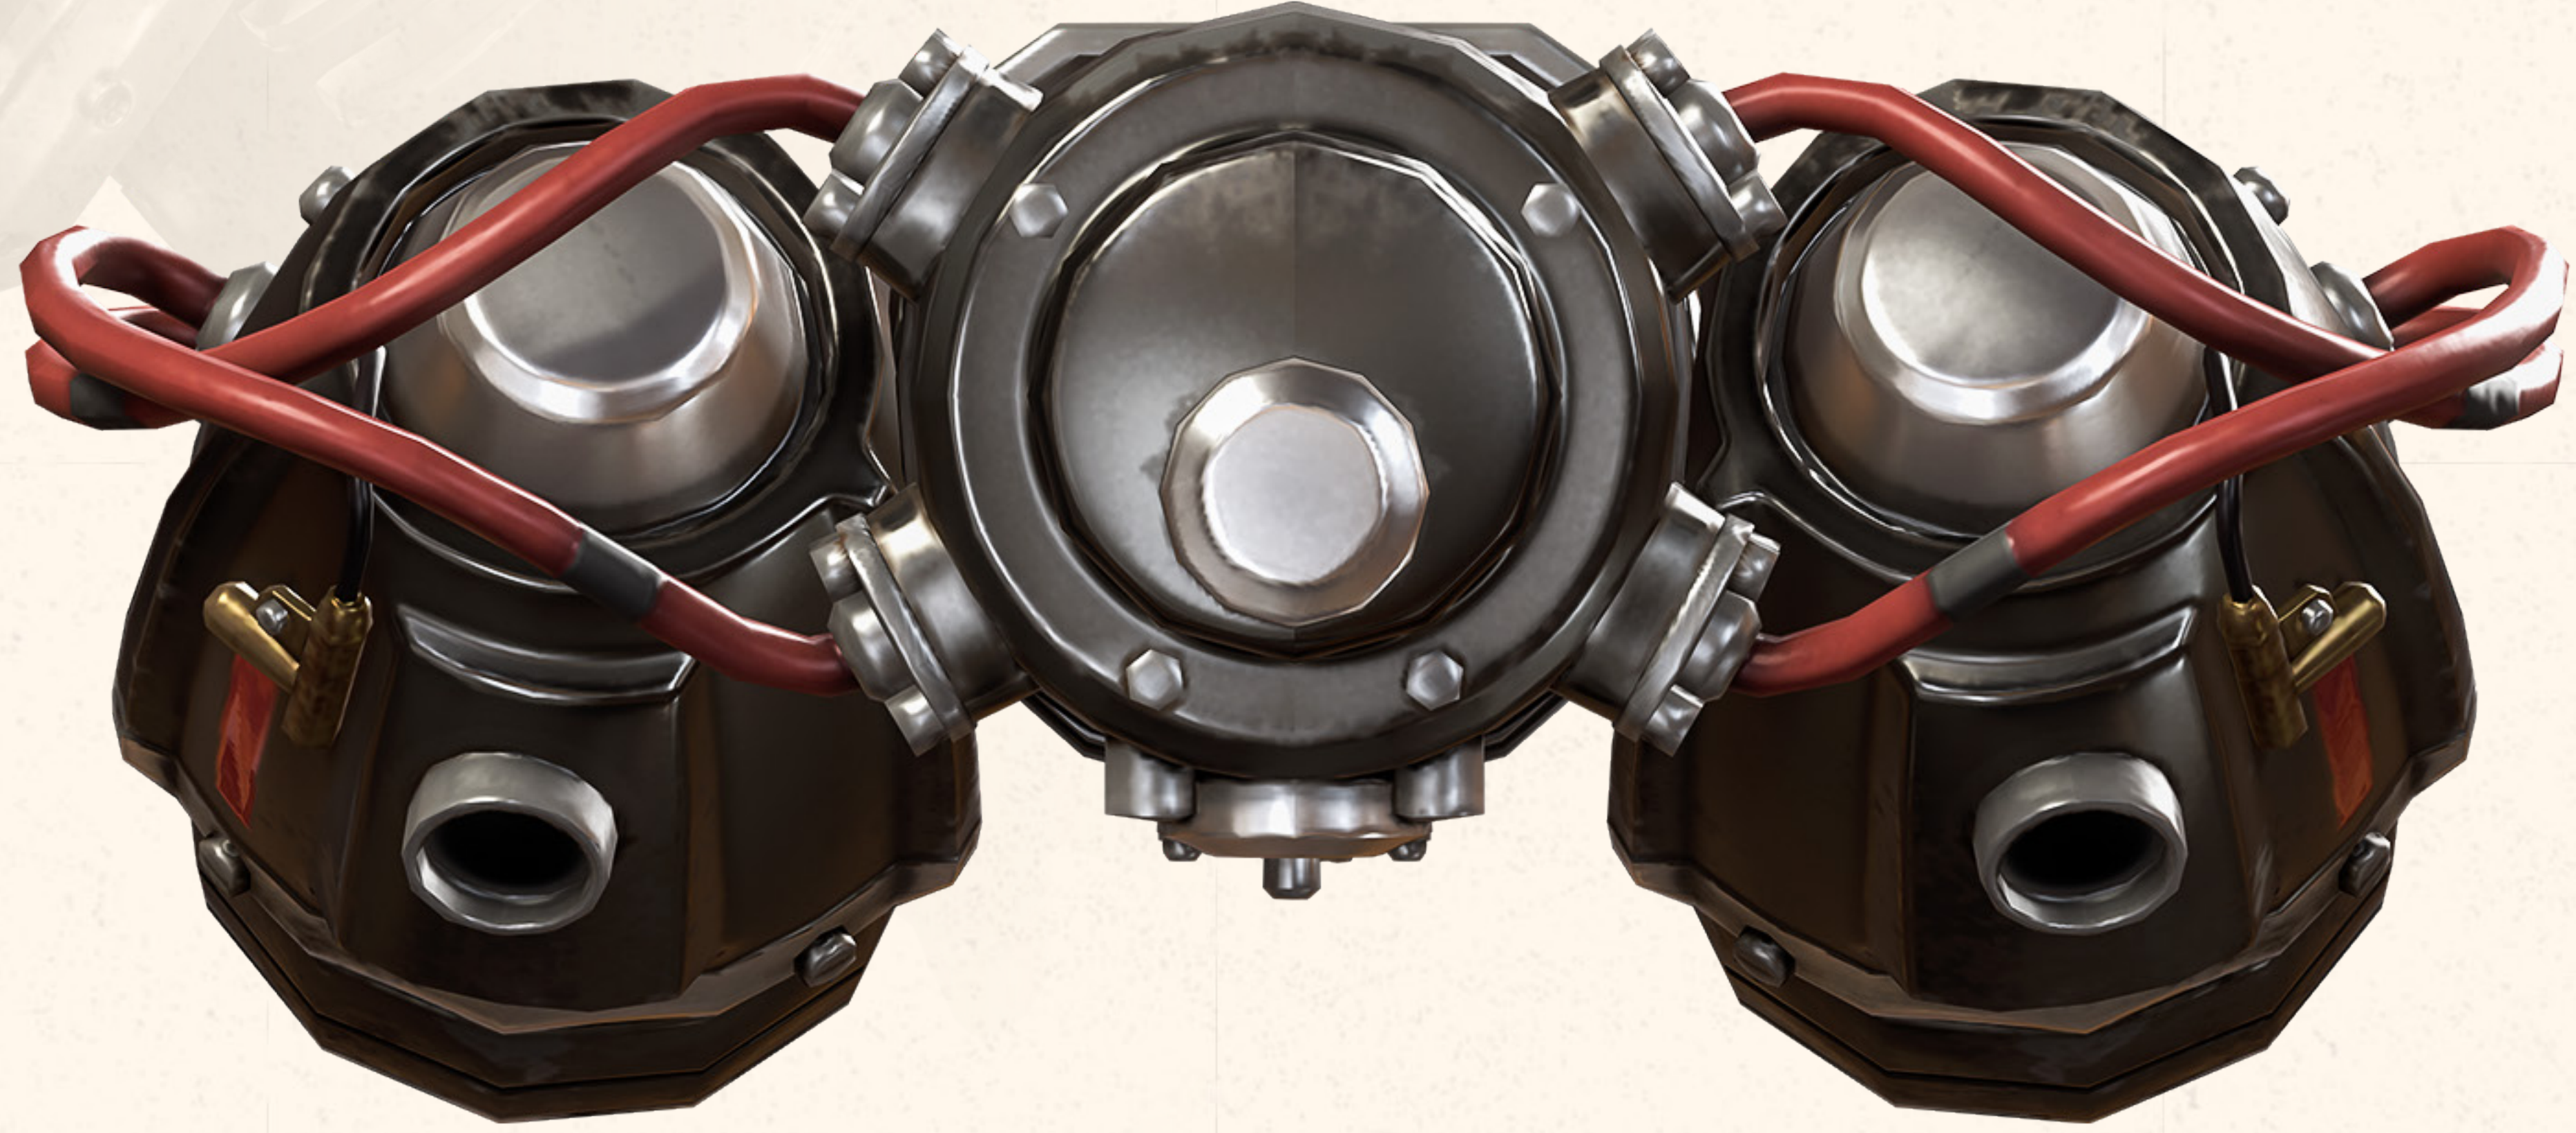

## BOMBASTIC EXPLOSIVES EXPERT

Ladies' man, man's man, and all-round manly man, Fuse is a one man wrecking crew... and he knows it. Fuse exudes joy; he's a laid-back explosives enthusiast who's damn near covered in things that go BOOM. Fuse doesn't lack confidence, but he often lacks a plan. He's a blow-up-first ask-questions-later kinda guy, who's always looking for a good scrap.

### DID YOU KNOW?

The mortar shells on Fuse's leg have beverages inside. There's no warheads in any of them.

Fuse's mechanical arm has a compartment where he stashes mementos. (These days, it's a picture of Bloodhound.) You could say the quickest way to his heart is through his arm.

FUSE // FULL BODY

wally

**JET FUEL ONLY**

**DANGER**

FUSE // HEIRLOOM WEAPON