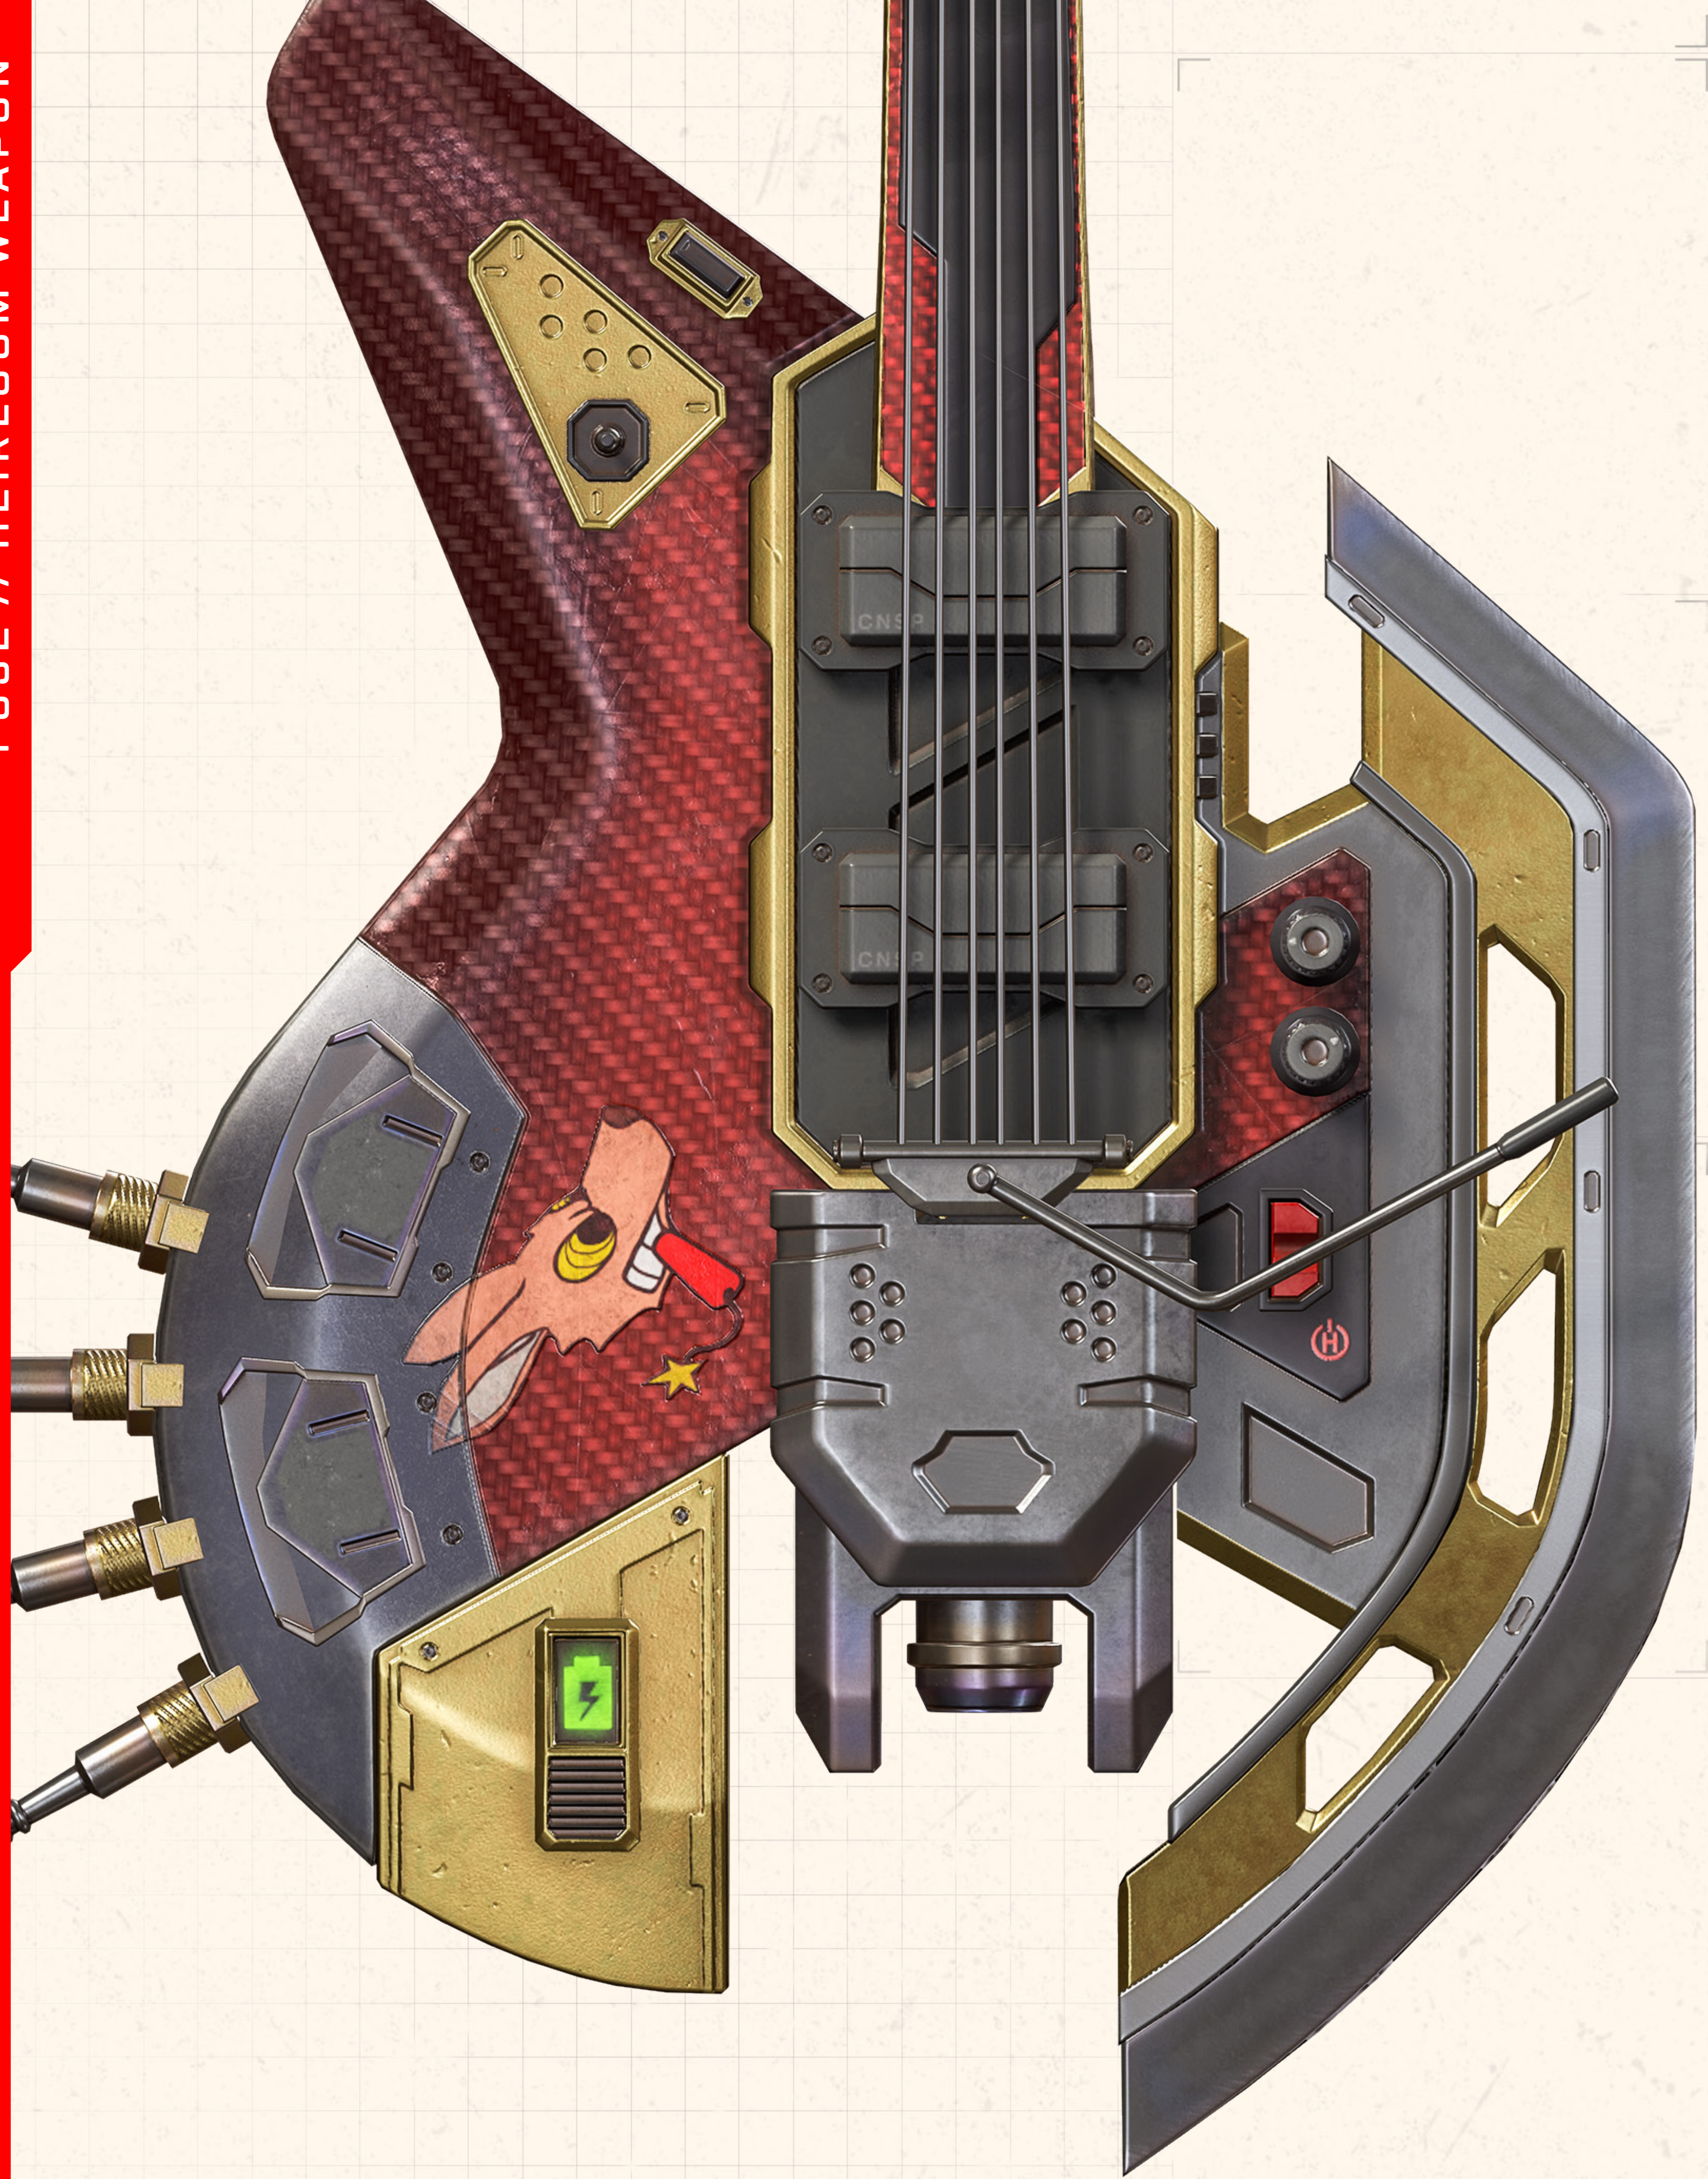

### DID YOU KNOW?

The mortar shells on Fuse's leg have beverages inside. There's no warheads in any of them.

Fuse's mechanical arm has a compartment where he stashes mementos. (These days, it's a picture of Bloodhound.) You could say the quickest way to his heart is through his arm.

FUSE // FULL BODY

wally

**JET FUEL ONLY**

**DANGER**

FUSE // HEIRLOOM WEAPON

# HEIRLOOM WEAPON