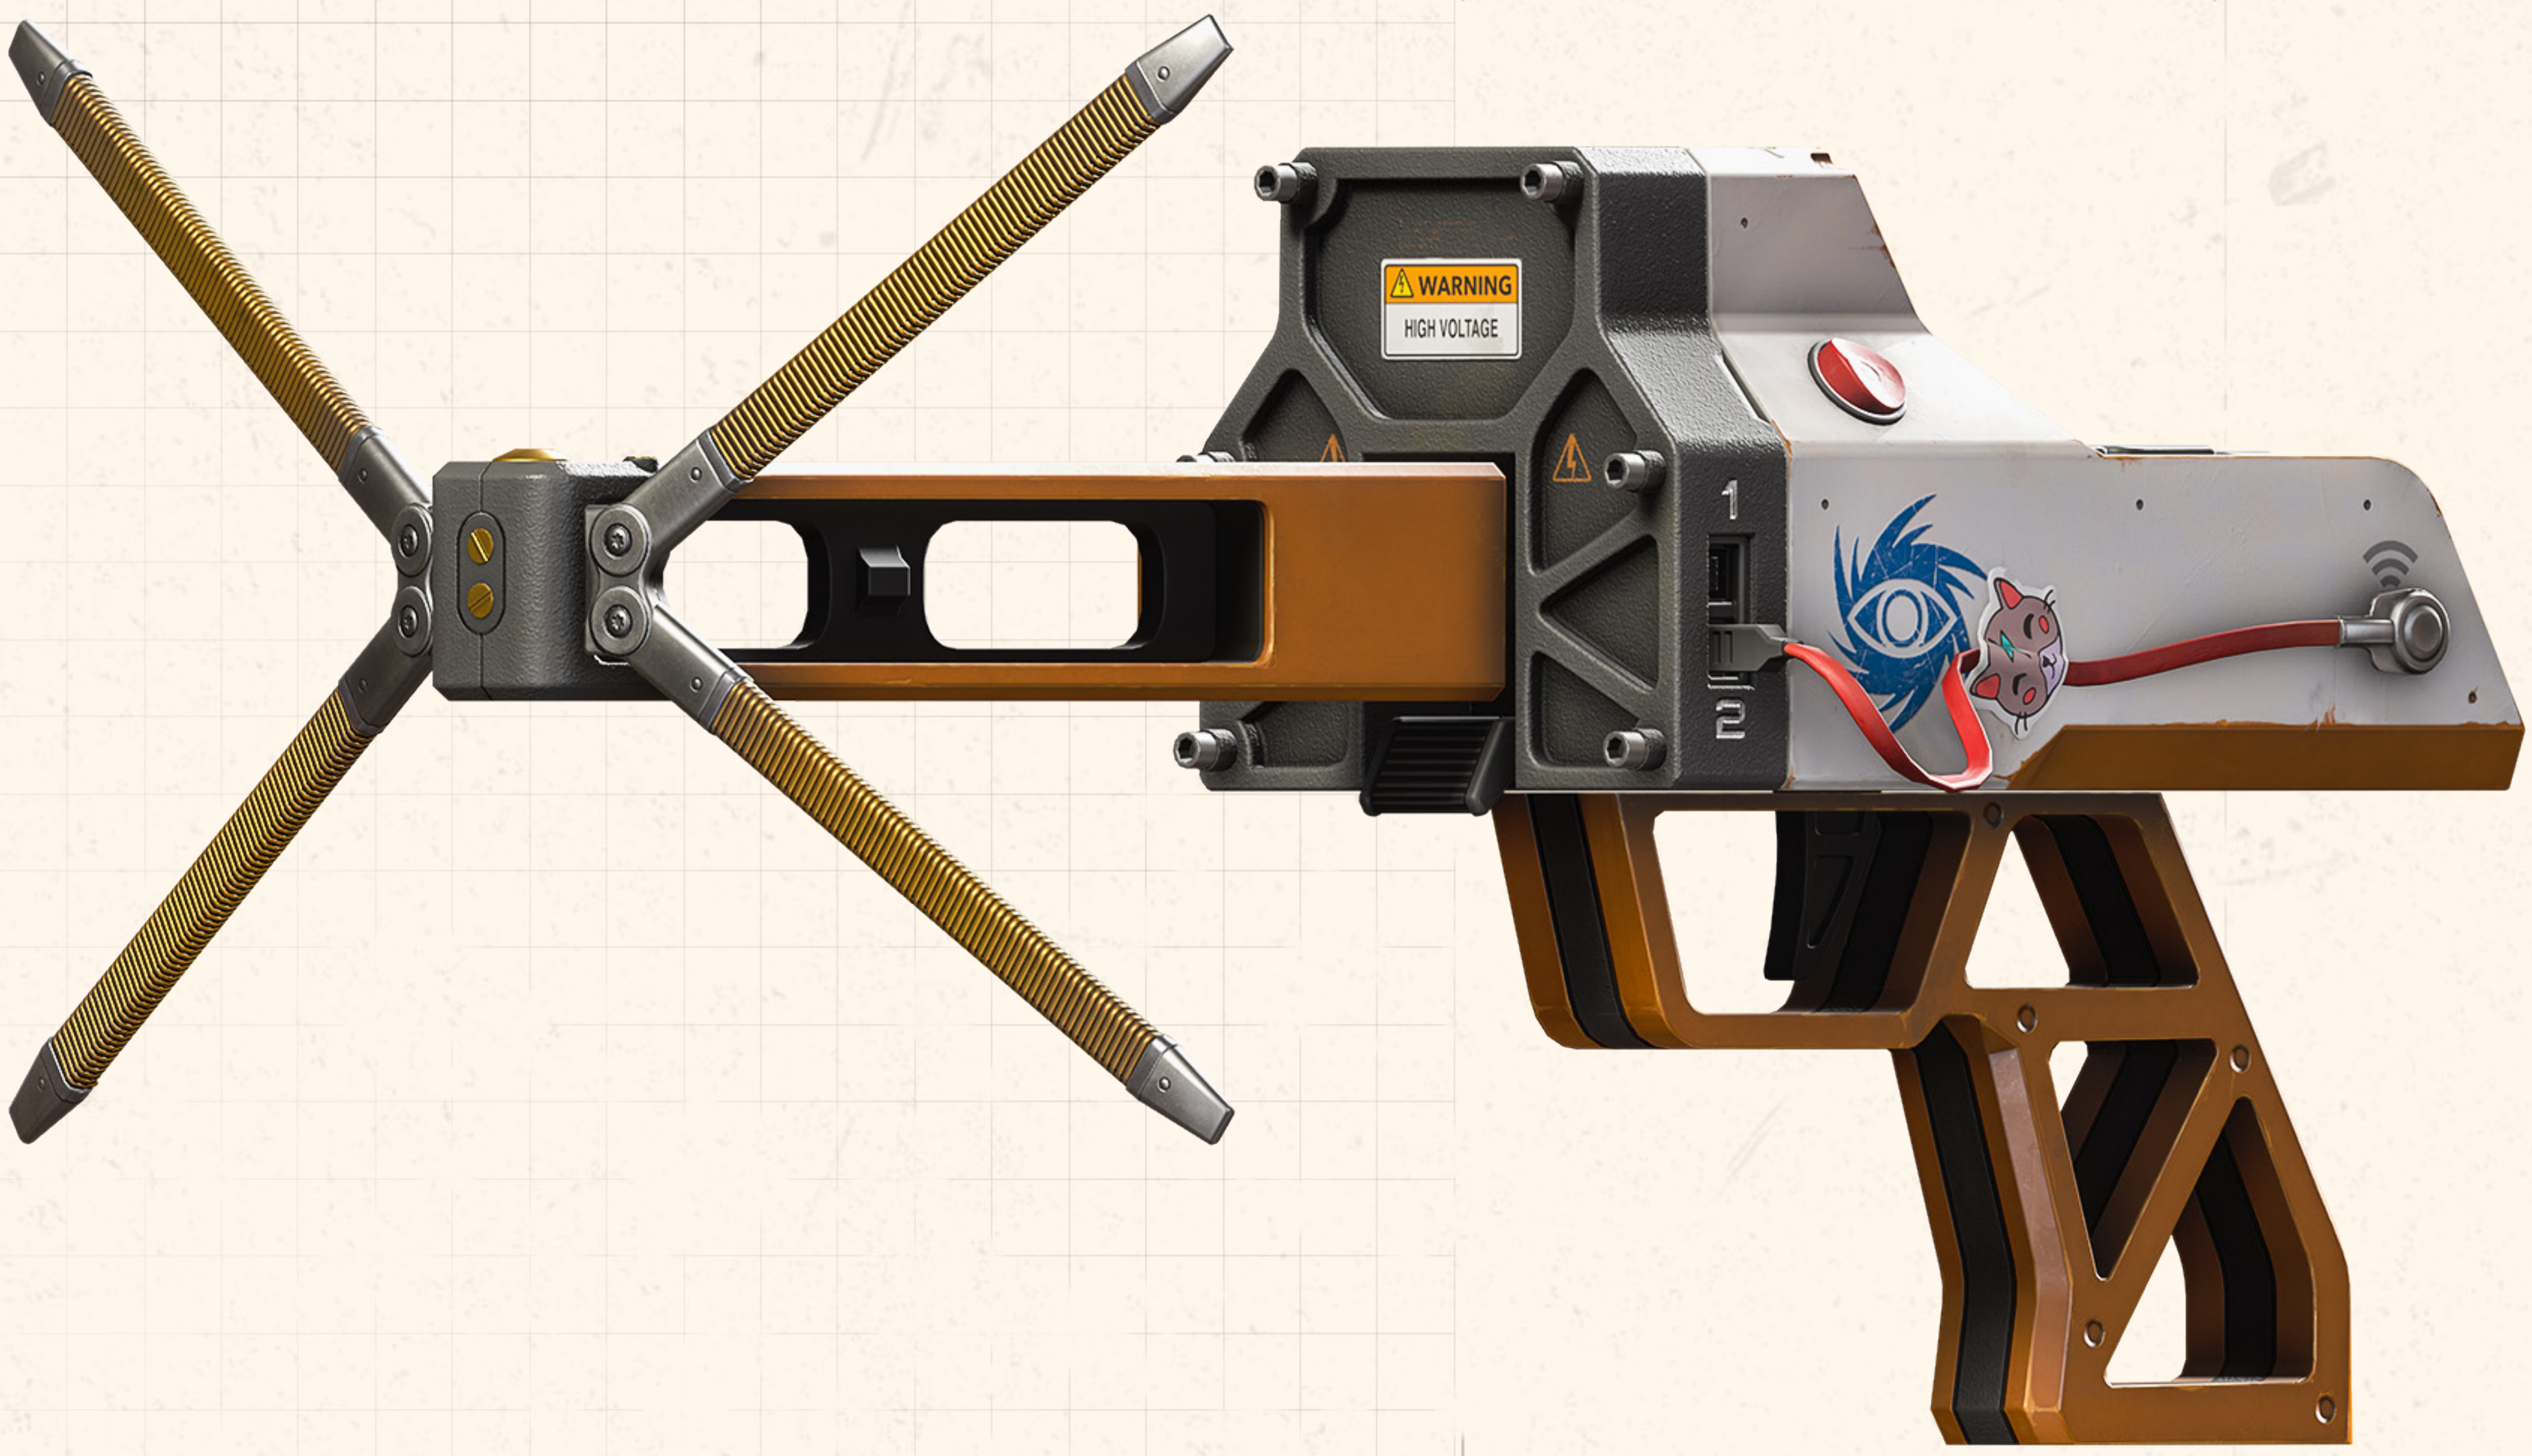

WATTSON

COSPLAY

GUIDE

WATTSON

STATIC DEFENDER

Natalie “Wattson” Paquette is a familiar face in the Apex Games, though for a different reason than most. Daughter of the Games’ lead electrical engineer, she studied his manuals to stay close to him, and discovered her calling at a young age. Though she could be completely distracted one moment and hyper-focused the next, electricity grounded her – its ordered, predictable flow made sense in a way the rest of the world didn’t.

She devoured every book she could on the subject, and eventually became such a skilled engineer that she was commissioned to build the Apex Games’ Modified Containment Ring. Unfortunately, her father died the day it was revealed, leaving her alone. At her lowest moment, a group of competitors invited her to return to the arena with them, assuring her she would always have a home. She now fights alongside her friends in the arena she helped build, destroying incoming missiles, recharging shields, creating fences, and using her pylon to silence fights that get too loud. Nobody knows the arena better than Wattson – anyone who underestimates her is in for a shock.

DID YOU KNOW?

Wattson’s father was hired to build the Ring that surrounds Apex Games matches, but he struggled to make it function. After looking at his calculations, Wattson was able to solve the puzzle. The Ring now stands because of her efforts.

WATTSO // FULL BODY

WATTSOON // FULL BODY

HEIRLOOM WEAPON

KEEP ARMS AND LIMBS AWAY FROM ALL MOVING PARTS AND MACHINERY
WATCH YOUR STEP

TRM TELEMETRY
RECEIVER
MODULE