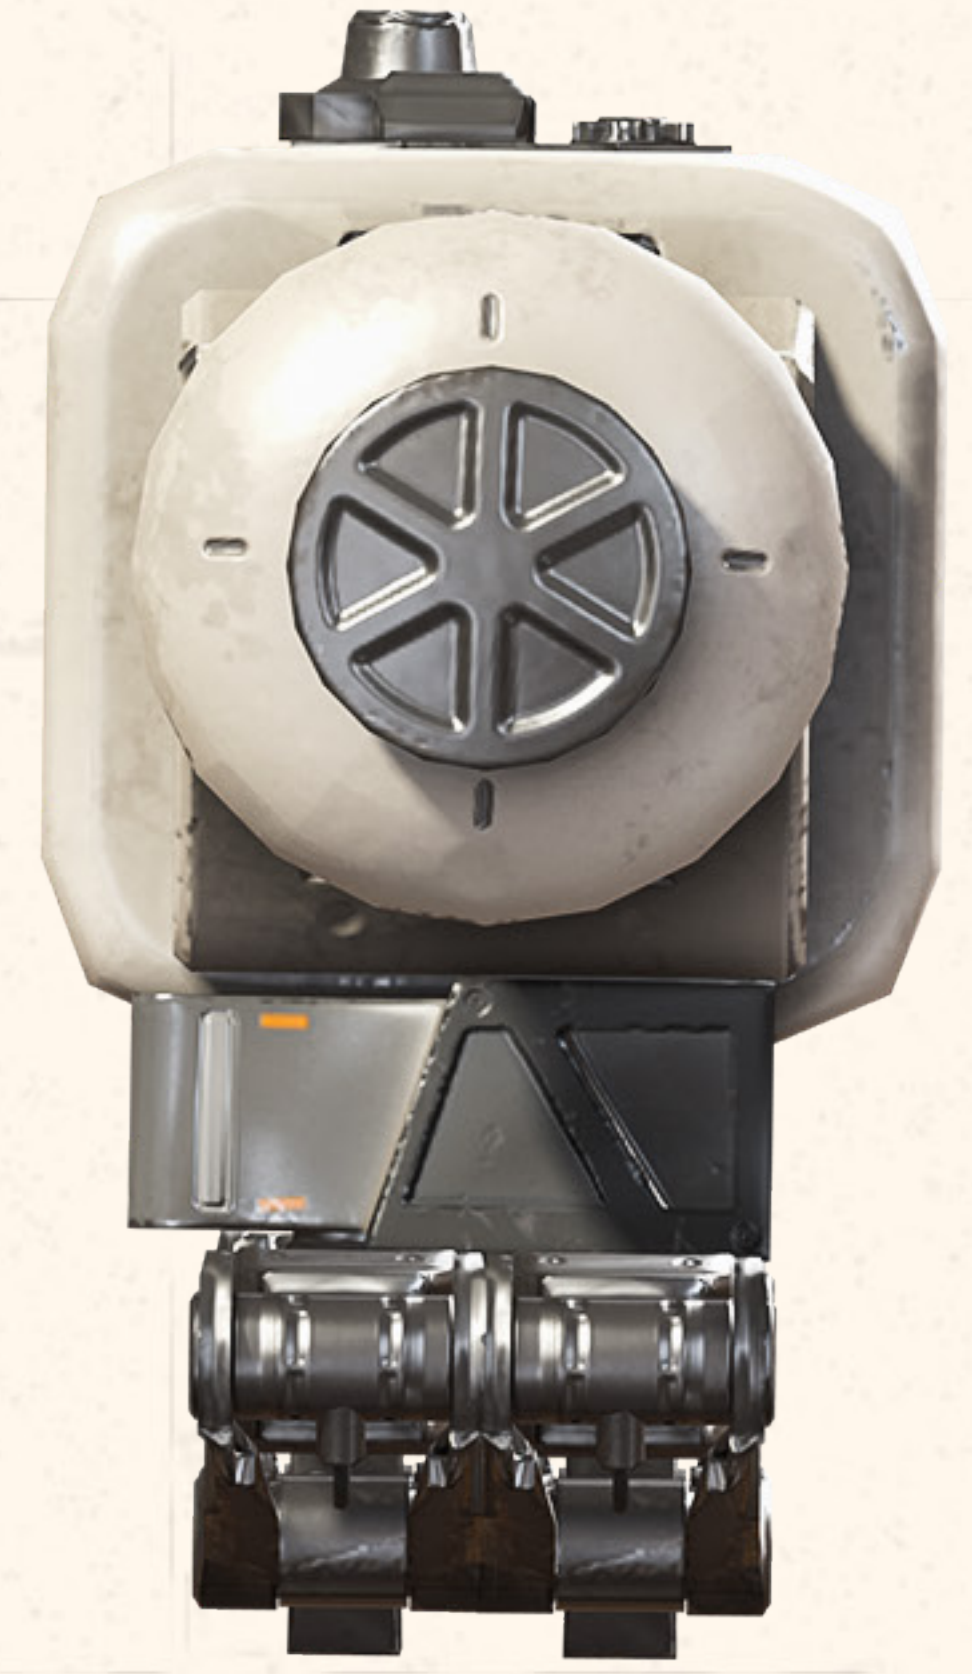

WATTSON

COSPLAY

GUIDE

WATTSON

STATIC DEFENDER

Natalie “Wattson” Paquette is a familiar face in the Apex Games, though for a different reason than most. Daughter of the Games’ lead electrical engineer, she studied his manuals to stay close to him, and discovered her calling at a young age. Though she could be completely distracted one moment and hyper-focused the next, electricity grounded her – its ordered, predictable flow made sense in a way the rest of the world didn’t.

She devoured every book she could on the subject, and eventually became such a skilled engineer that she was commissioned to build the Apex Games’ Modified Containment Ring. Unfortunately, her father died the day it was revealed, leaving her alone. At her lowest moment, a group of competitors invited her to return to the arena with them, assuring her she would always have a home. She now fights alongside her friends in the arena she helped build, destroying incoming missiles, recharging shields, creating fences, and using her pylon to silence fights that get too loud. Nobody knows the arena better than Wattson – anyone who underestimates her is in for a shock.

DID YOU KNOW?

Wattson’s father was hired to build the Ring that surrounds Apex Games matches, but he struggled to make it function. After looking at his calculations, Wattson was able to solve the puzzle. The Ring now stands because of her efforts.

WATTSO // FULL BODY

WATTSOON // FULL BODY

HEIRLOOM WEAPON

KEEP ARMS AND LIMBS AWAY FROM ALL MOVING PARTS AND MACHINERY
WATCH YOUR STEP

TRM TELEMETRY
RECEIVER
MODULE