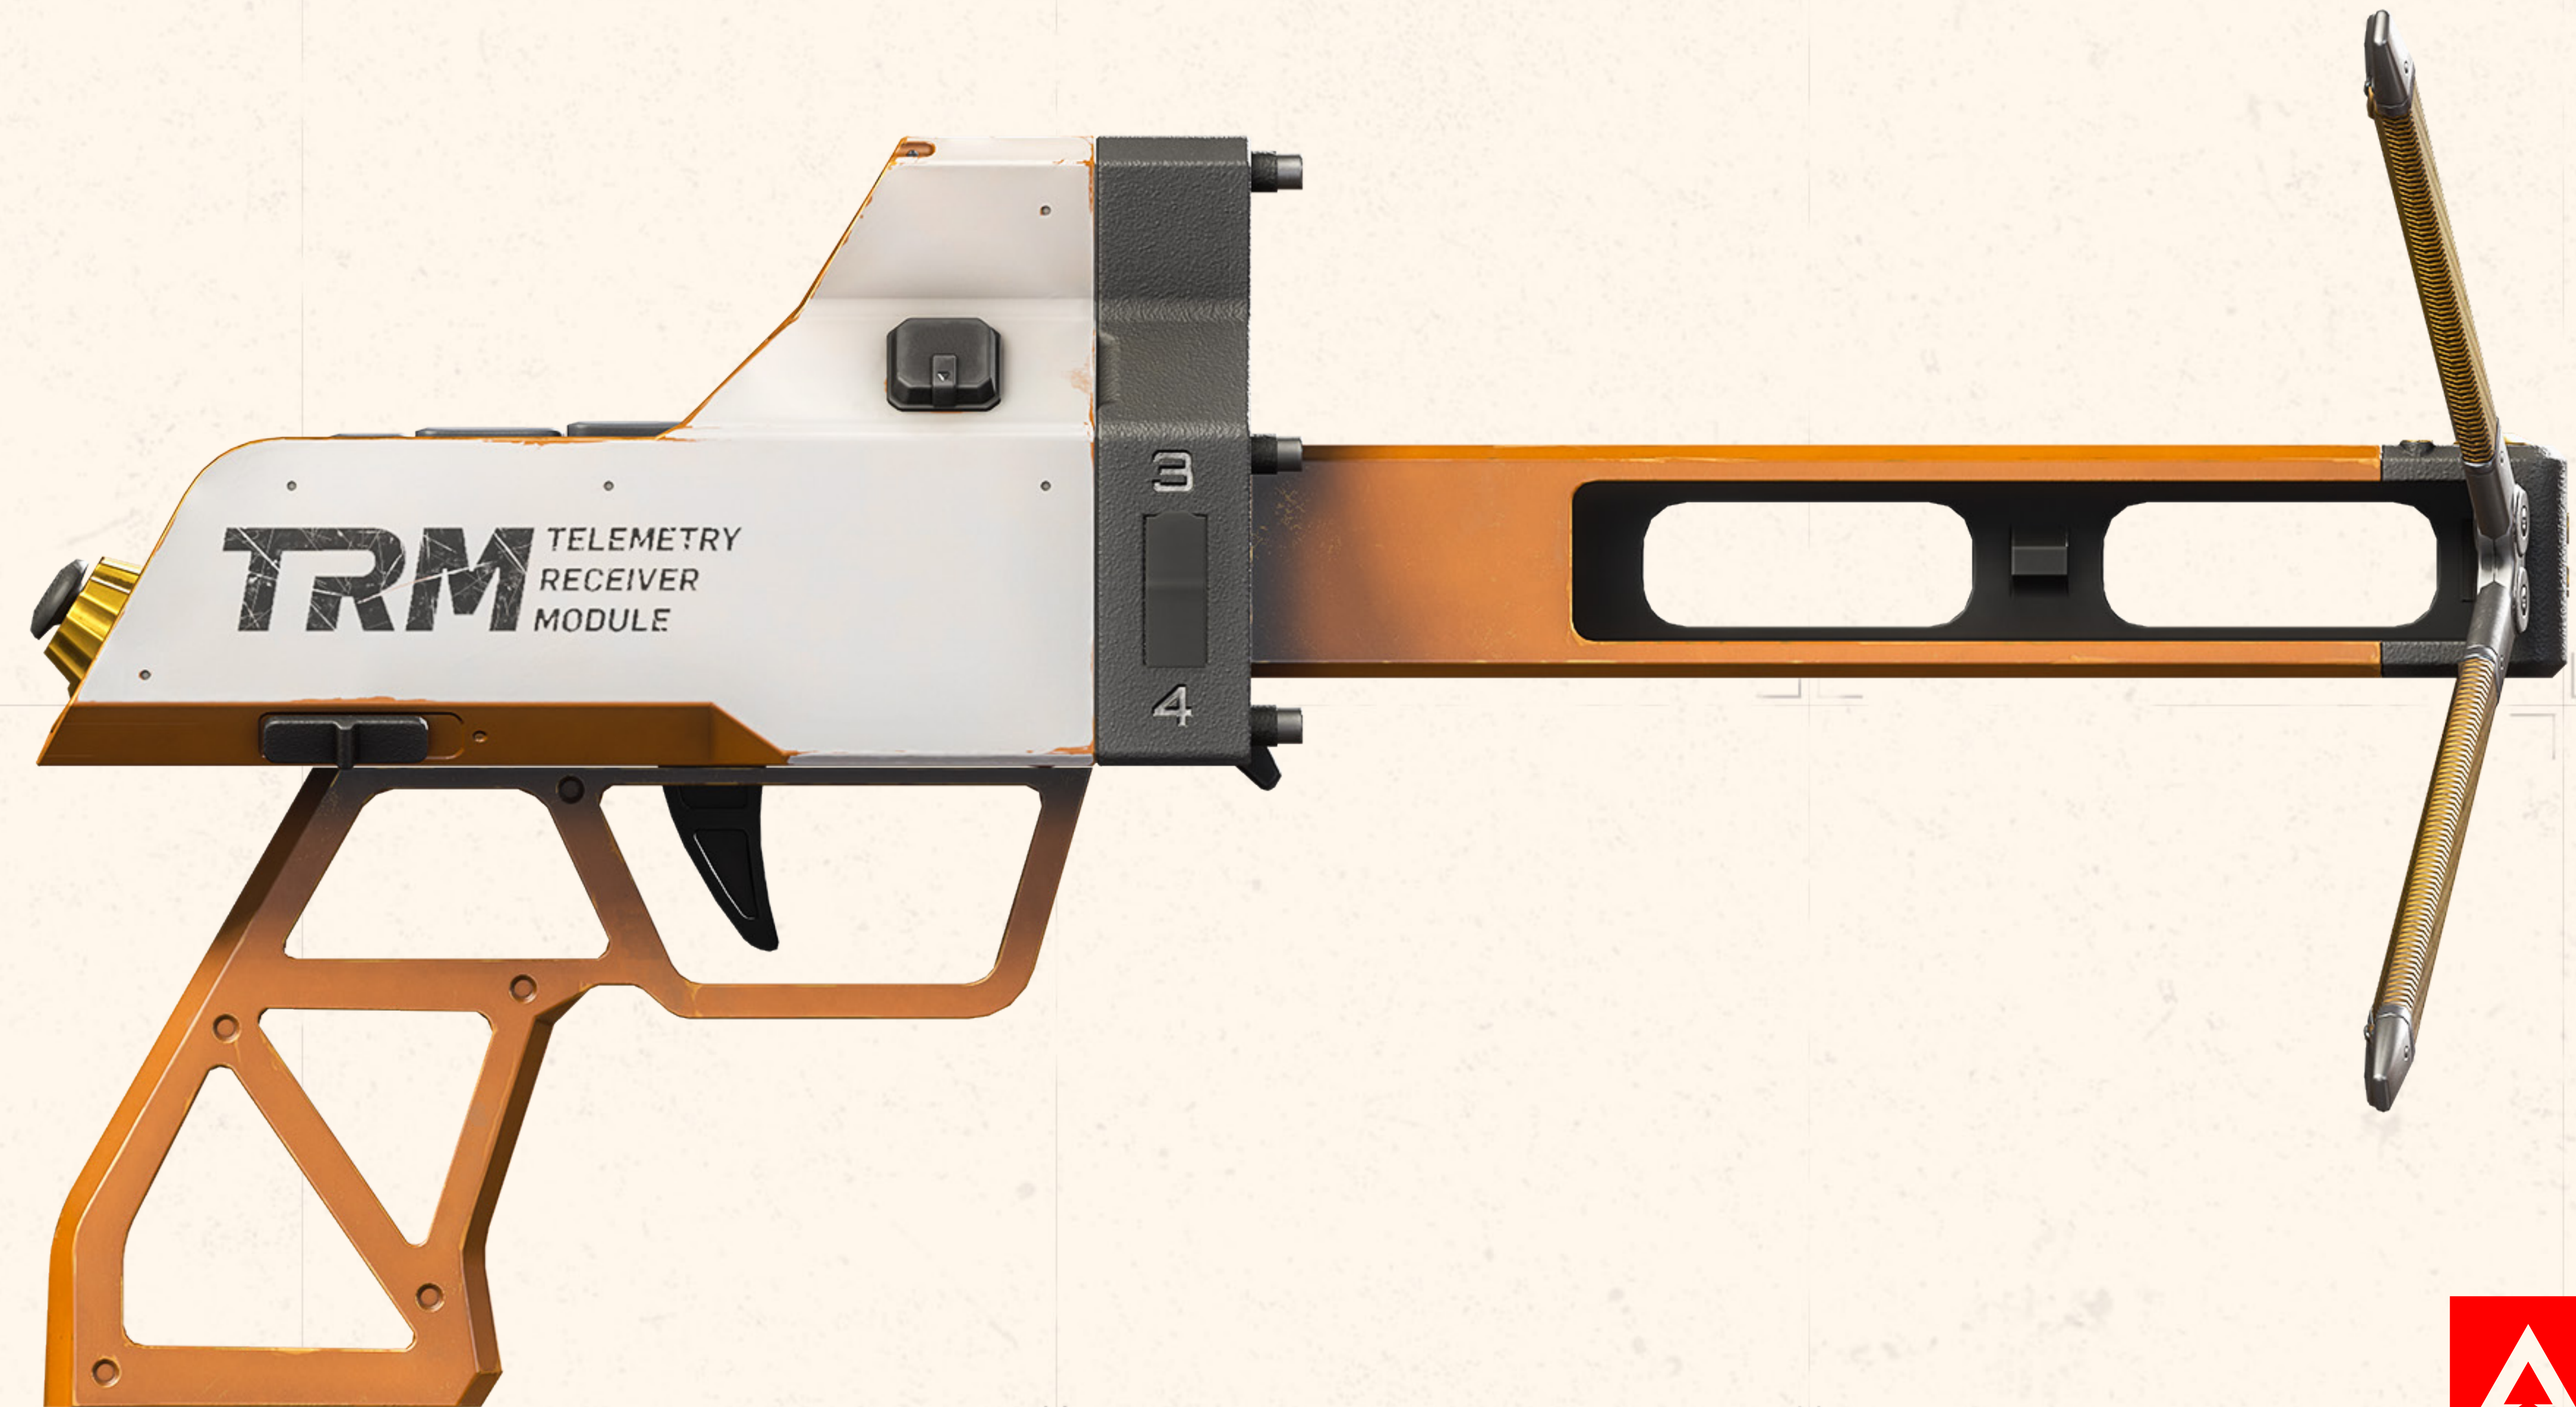

WATTSON

COSPLAY

GUIDE

WATTSON

STATIC DEFENDER

Natalie “Wattson” Paquette is a familiar face in the Apex Games, though for a different reason than most. Daughter of the Games’ lead electrical engineer, she studied his manuals to stay close to him, and discovered her calling at a young age. Though she could be completely distracted one moment and hyper-focused the next, electricity grounded her – its ordered, predictable flow made sense in a way the rest of the world didn’t.

She devoured every book she could on the subject, and eventually became such a skilled engineer that she was commissioned to build the Apex Games’ Modified Containment Ring. Unfortunately, her father died the day it was revealed, leaving her alone. At her lowest moment, a group of competitors invited her to return to the arena with them, assuring her she would always have a home. She now fights alongside her friends in the arena she helped build, destroying incoming missiles, recharging shields, creating fences, and using her pylon to silence fights that get too loud. Nobody knows the arena better than Wattson – anyone who underestimates her is in for a shock.

DID YOU KNOW?

Wattson’s father was hired to build the Ring that surrounds Apex Games matches, but he struggled to make it function. After looking at his calculations, Wattson was able to solve the puzzle. The Ring now stands because of her efforts.

WATTSO // FULL BODY

WATTSOON // FULL BODY

HEIRLOOM WEAPON

KEEP ARMS AND LIMBS AWAY FROM ALL MOVING PARTS AND MACHINERY
WATCH YOUR STEP

TRM TELEMETRY
RECEIVER
MODULE