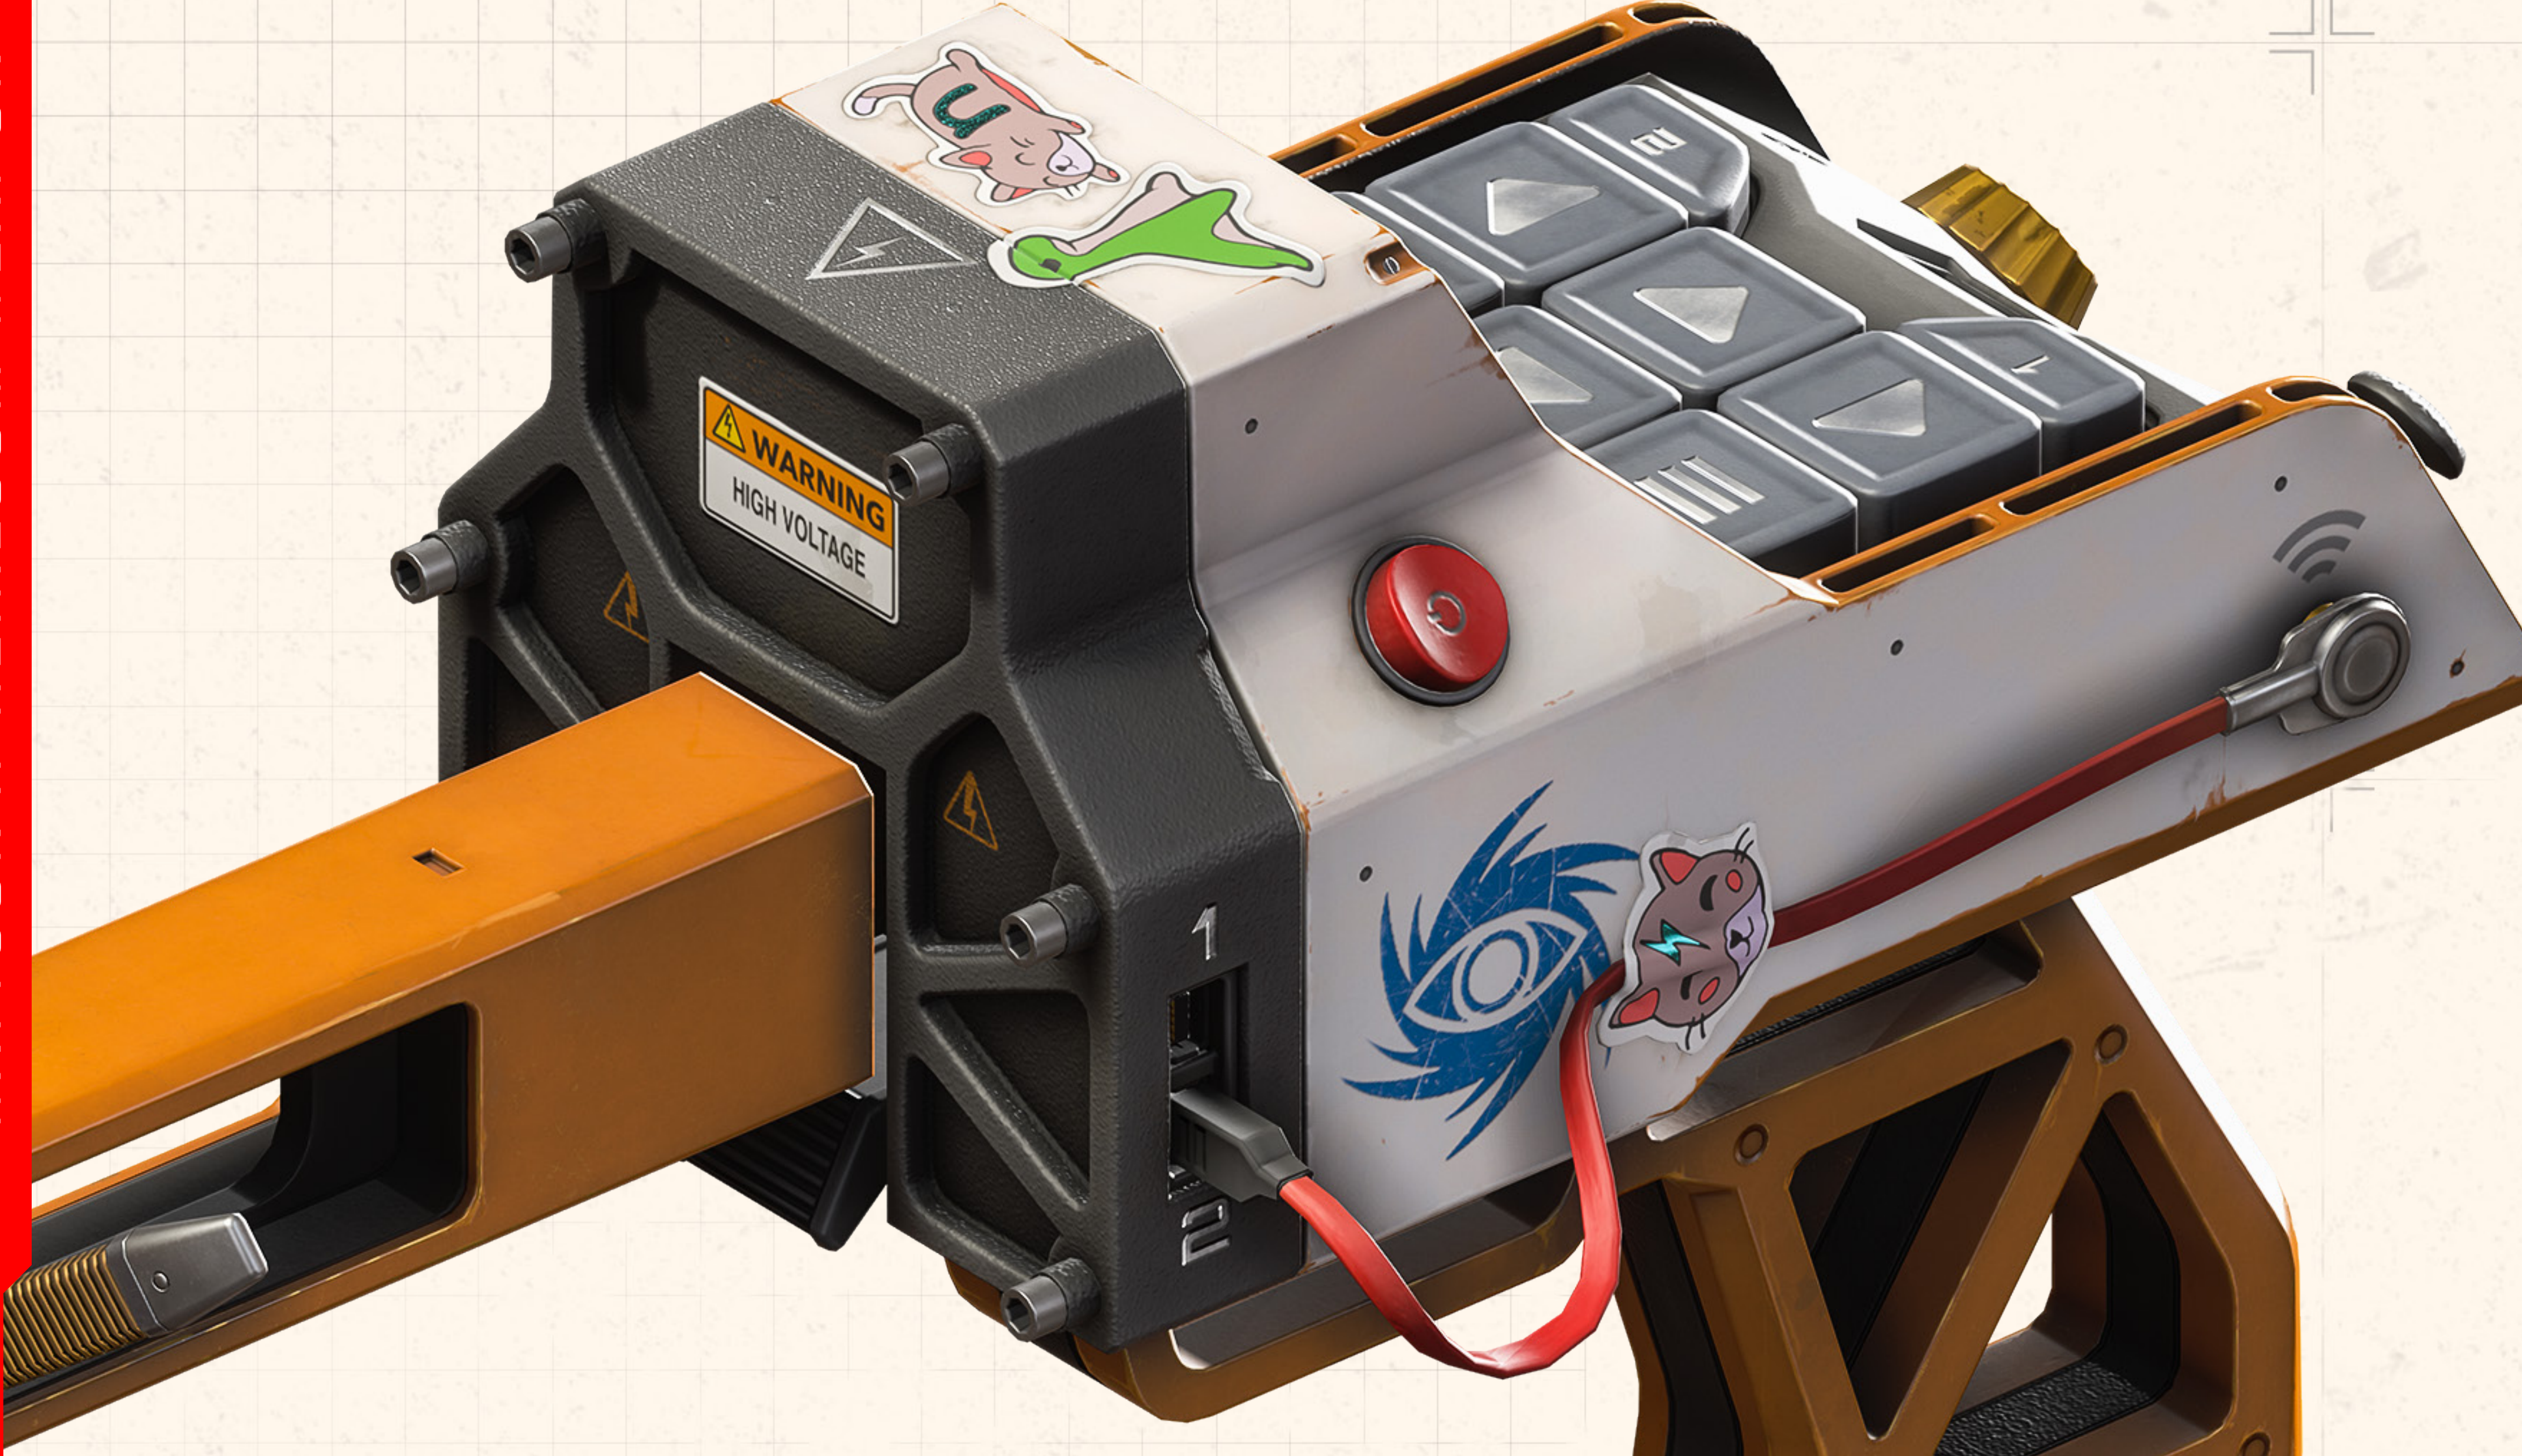

WATTSON

COSPLAY

GUIDE

WATTSON

STATIC DEFENDER

Natalie “Wattson” Paquette is a familiar face in the Apex Games, though for a different reason than most. Daughter of the Games’ lead electrical engineer, she studied his manuals to stay close to him, and discovered her calling at a young age. Though she could be completely distracted one moment and hyper-focused the next, electricity grounded her – its ordered, predictable flow made sense in a way the rest of the world didn’t.

She devoured every book she could on the subject, and eventually became such a skilled engineer that she was commissioned to build the Apex Games’ Modified Containment Ring. Unfortunately, her father died the day it was revealed, leaving her alone. At her lowest moment, a group of competitors invited her to return to the arena with them, assuring her she would always have a home. She now fights alongside her friends in the arena she helped build, destroying incoming missiles, recharging shields, creating fences, and using her pylon to silence fights that get too loud. Nobody knows the arena better than Wattson – anyone who underestimates her is in for a shock.

DID YOU KNOW?

Wattson’s father was hired to build the Ring that surrounds Apex Games matches, but he struggled to make it function. After looking at his calculations, Wattson was able to solve the puzzle. The Ring now stands because of her efforts.

WATTSO // FULL BODY

WATTSOON // FULL BODY

HEIRLOOM WEAPON

KEEP ARMS AND LIMBS AWAY FROM ALL MOVING PARTS AND MACHINERY
WATCH YOUR STEP

TRM TELEMETRY
RECEIVER
MODULE