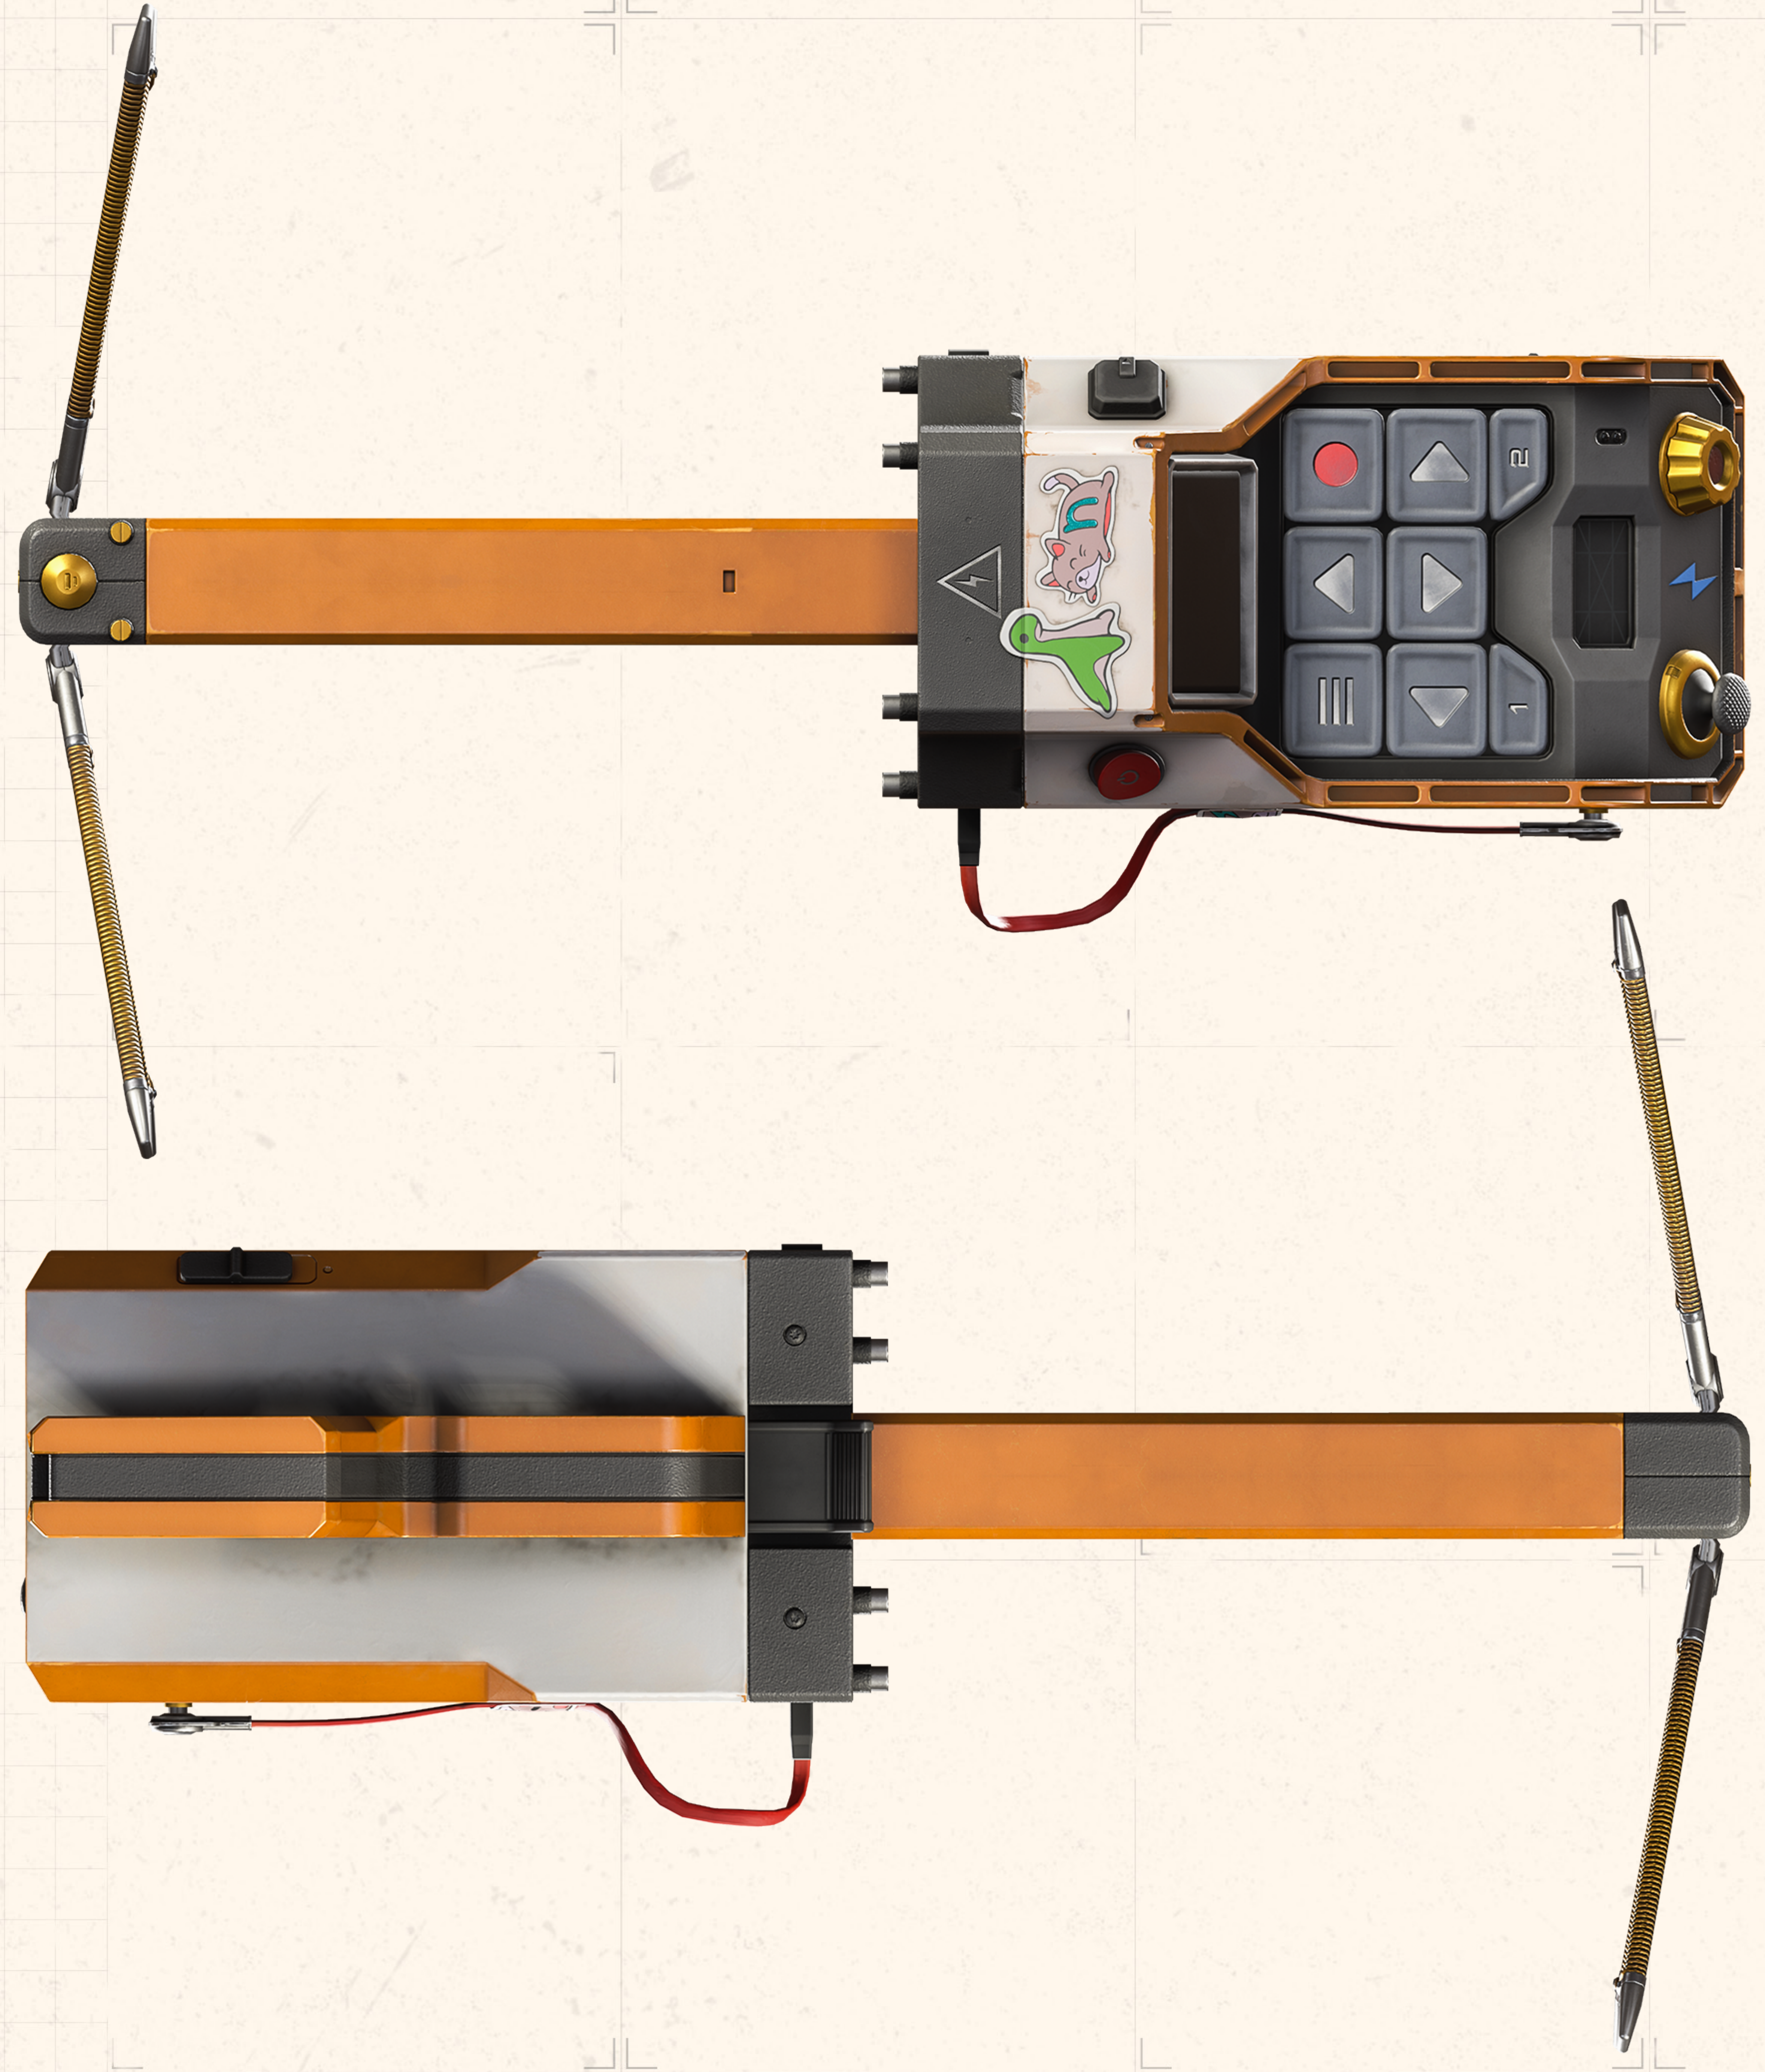

WATTSON

COSPLAY

GUIDE

WATTSON

STATIC DEFENDER

Natalie “Wattson” Paquette is a familiar face in the Apex Games, though for a different reason than most. Daughter of the Games’ lead electrical engineer, she studied his manuals to stay close to him, and discovered her calling at a young age. Though she could be completely distracted one moment and hyper-focused the next, electricity grounded her – its ordered, predictable flow made sense in a way the rest of the world didn’t.

She devoured every book she could on the subject, and eventually became such a skilled engineer that she was commissioned to build the Apex Games’ Modified Containment Ring. Unfortunately, her father died the day it was revealed, leaving her alone. At her lowest moment, a group of competitors invited her to return to the arena with them, assuring her she would always have a home. She now fights alongside her friends in the arena she helped build, destroying incoming missiles, recharging shields, creating fences, and using her pylon to silence fights that get too loud. Nobody knows the arena better than Wattson – anyone who underestimates her is in for a shock.

DID YOU KNOW?

Wattson’s father was hired to build the Ring that surrounds Apex Games matches, but he struggled to make it function. After looking at his calculations, Wattson was able to solve the puzzle. The Ring now stands because of her efforts.

WATTSO // FULL BODY

WATTSOON // FULL BODY

HEIRLOOM WEAPON

KEEP ARMS AND LIMBS AWAY FROM ALL MOVING PARTS AND MACHINERY
WATCH YOUR STEP

TRM TELEMETRY
RECEIVER
MODULE