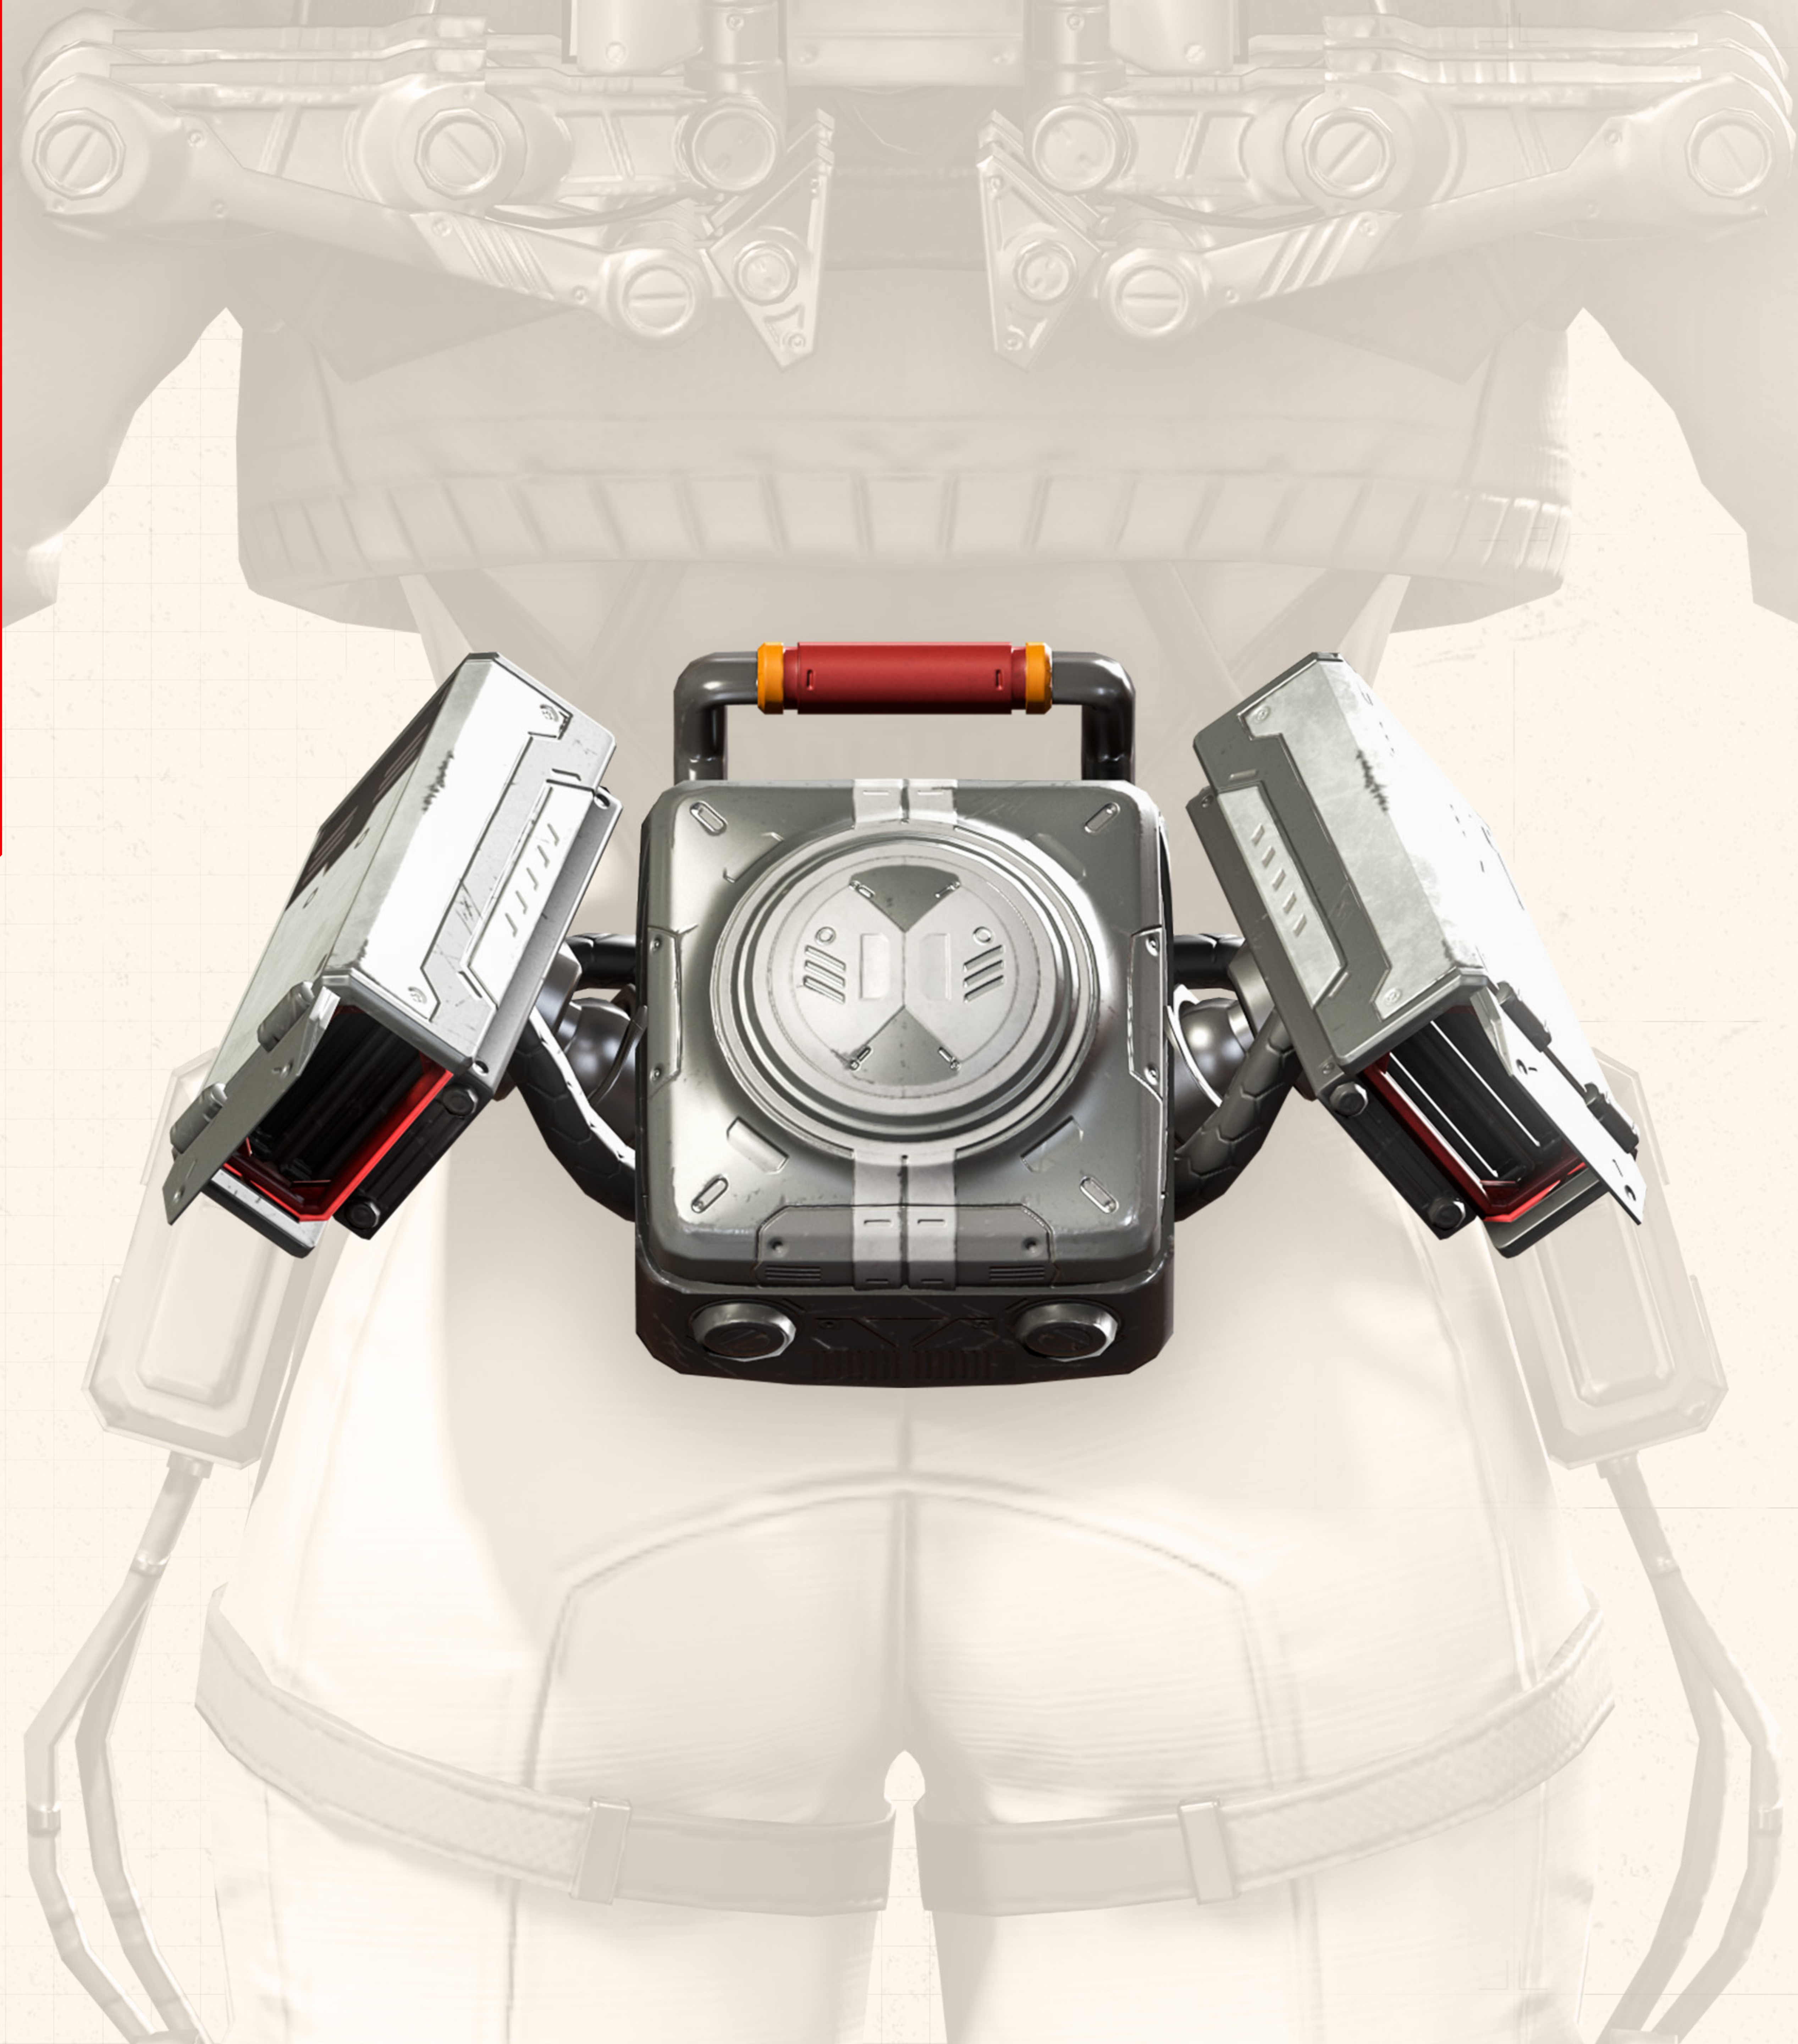

WATTSON

COSPLAY

GUIDE

WATTSON

STATIC DEFENDER

Natalie “Wattson” Paquette is a familiar face in the Apex Games, though for a different reason than most. Daughter of the Games’ lead electrical engineer, she studied his manuals to stay close to him, and discovered her calling at a young age. Though she could be completely distracted one moment and hyper-focused the next, electricity grounded her – its ordered, predictable flow made sense in a way the rest of the world didn’t.

She devoured every book she could on the subject, and eventually became such a skilled engineer that she was commissioned to build the Apex Games’ Modified Containment Ring. Unfortunately, her father died the day it was revealed, leaving her alone. At her lowest moment, a group of competitors invited her to return to the arena with them, assuring her she would always have a home. She now fights alongside her friends in the arena she helped build, destroying incoming missiles, recharging shields, creating fences, and using her pylon to silence fights that get too loud. Nobody knows the arena better than Wattson – anyone who underestimates her is in for a shock.

DID YOU KNOW?

Wattson’s father was hired to build the Ring that surrounds Apex Games matches, but he struggled to make it function. After looking at his calculations, Wattson was able to solve the puzzle. The Ring now stands because of her efforts.

WATTSO // FULL BODY

WATTSOON // FULL BODY

HEIRLOOM WEAPON

KEEP ARMS AND LIMBS AWAY FROM ALL MOVING PARTS AND MACHINERY
WATCH YOUR STEP

TRM TELEMETRY
RECEIVER
MODULE