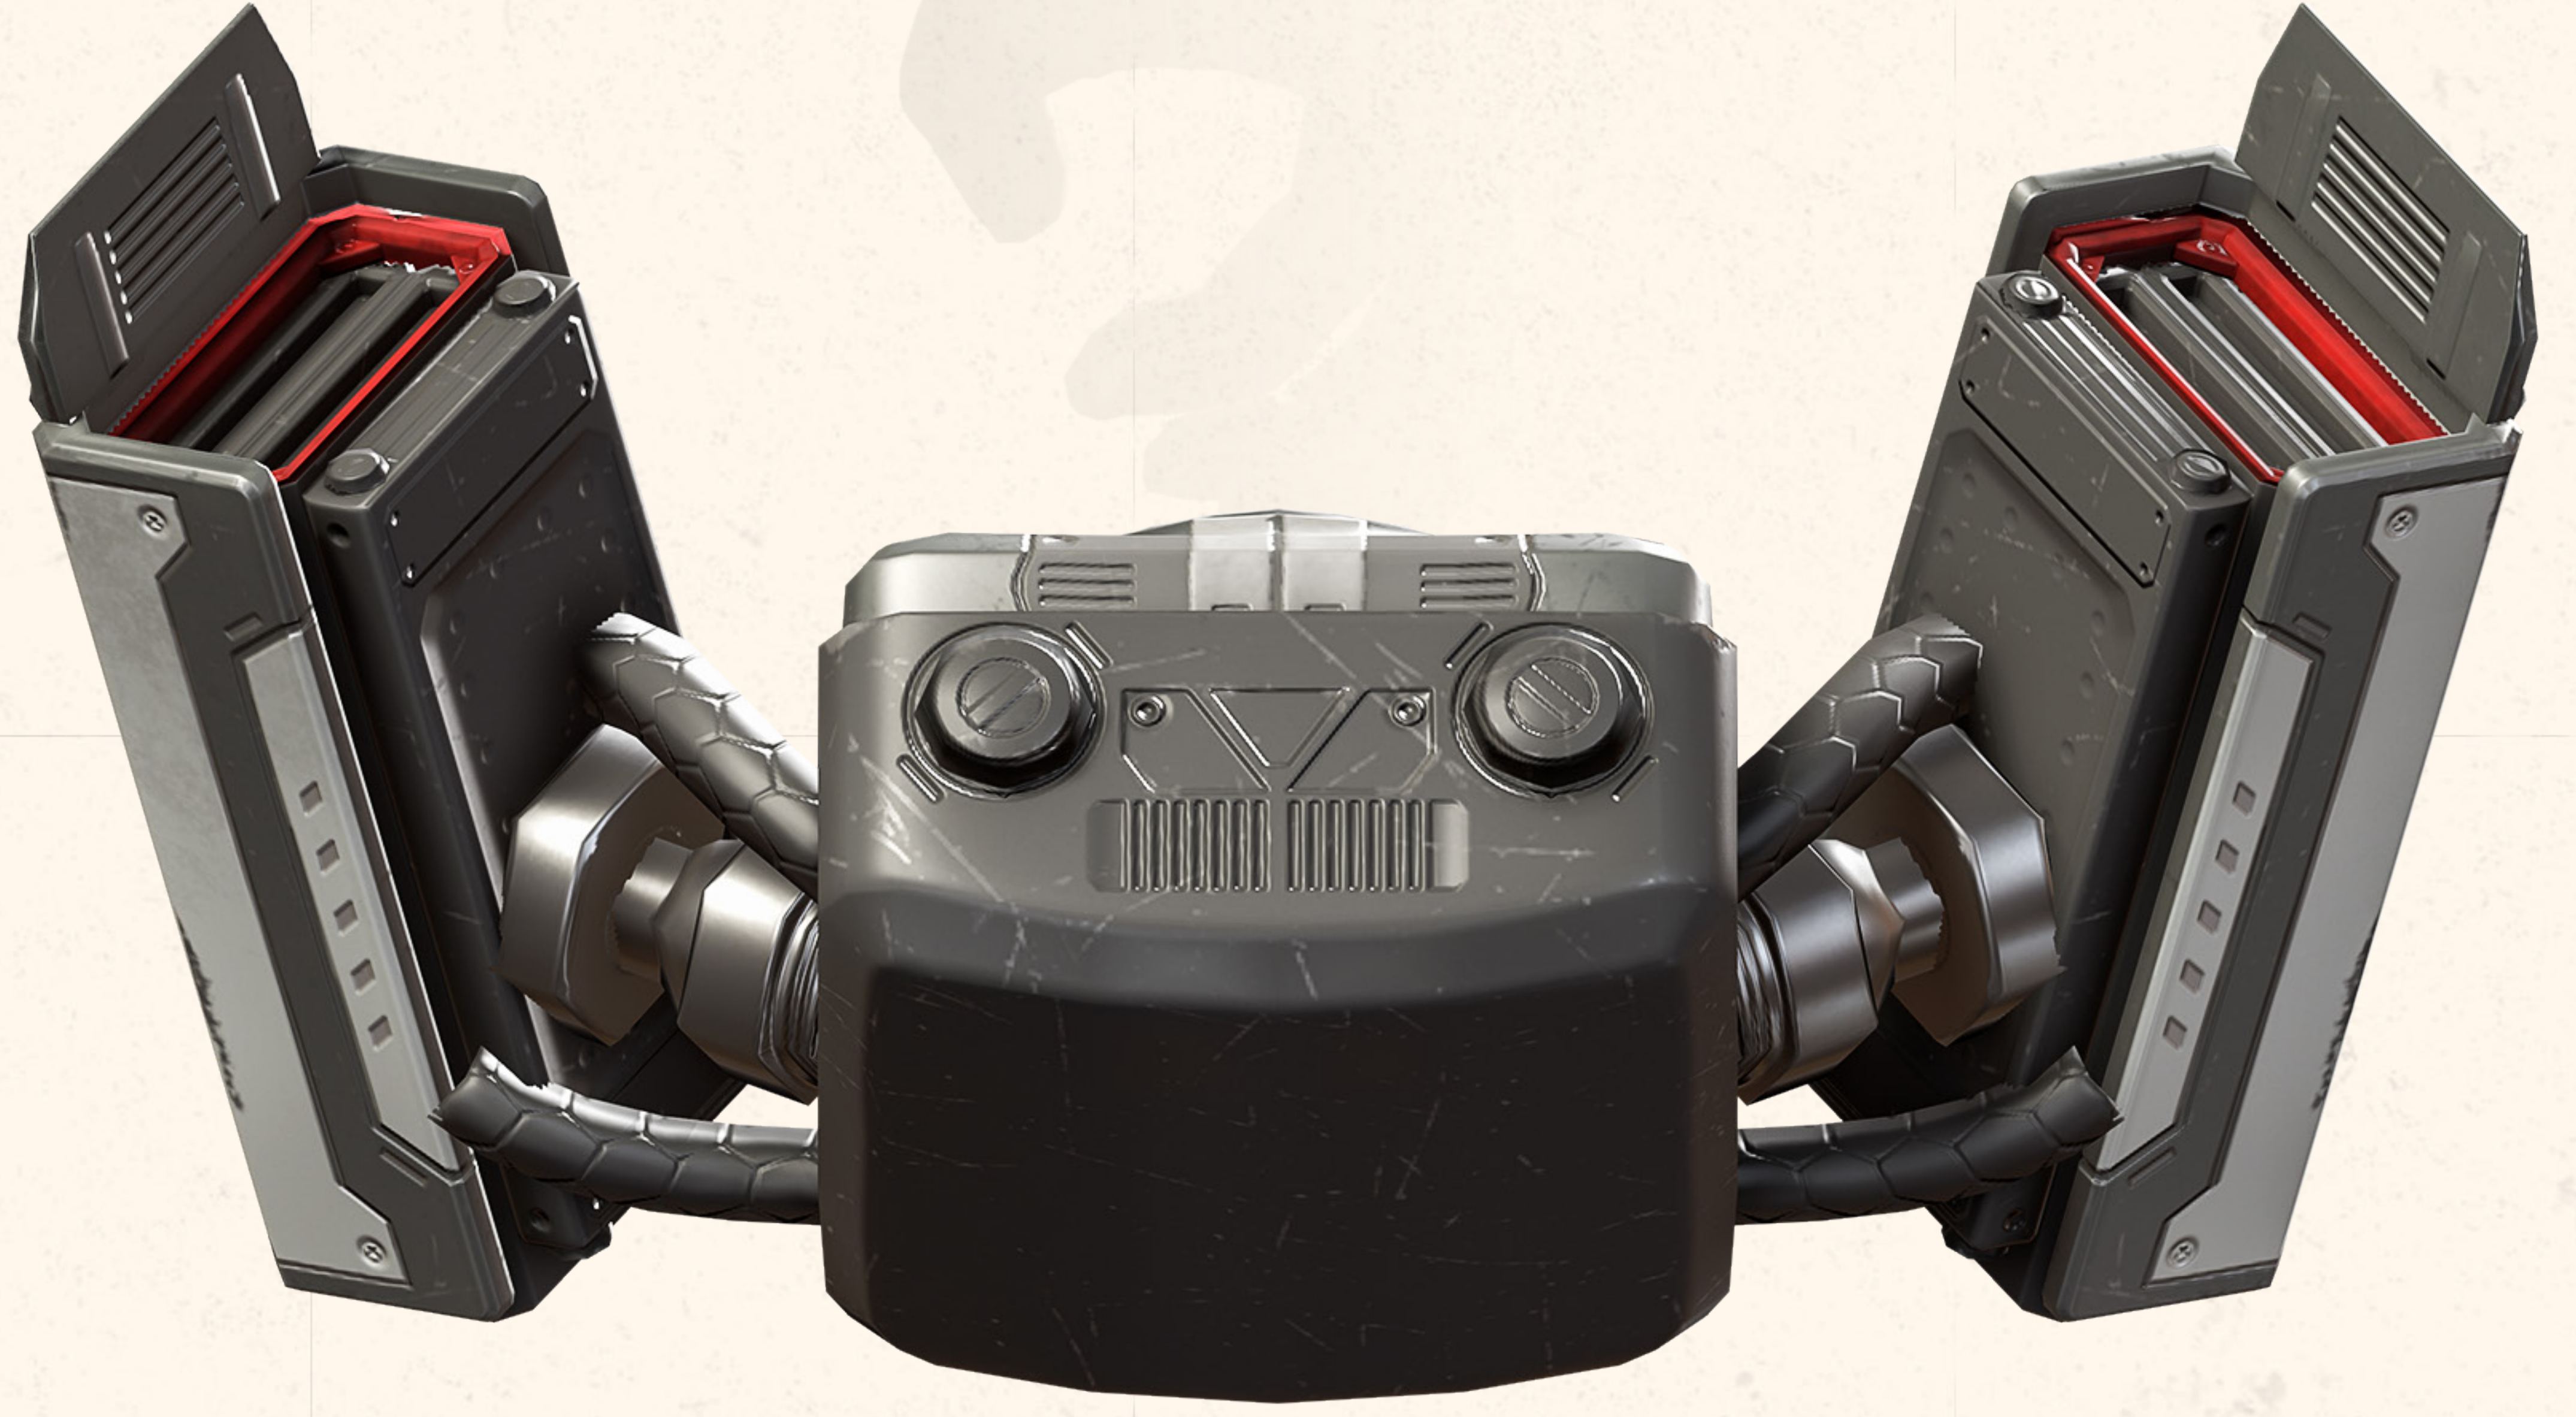

WATTSON

COSPLAY

GUIDE

WATTSON

STATIC DEFENDER

Natalie “Wattson” Paquette is a familiar face in the Apex Games, though for a different reason than most. Daughter of the Games’ lead electrical engineer, she studied his manuals to stay close to him, and discovered her calling at a young age. Though she could be completely distracted one moment and hyper-focused the next, electricity grounded her – its ordered, predictable flow made sense in a way the rest of the world didn’t.

She devoured every book she could on the subject, and eventually became such a skilled engineer that she was commissioned to build the Apex Games’ Modified Containment Ring. Unfortunately, her father died the day it was revealed, leaving her alone. At her lowest moment, a group of competitors invited her to return to the arena with them, assuring her she would always have a home. She now fights alongside her friends in the arena she helped build, destroying incoming missiles, recharging shields, creating fences, and using her pylon to silence fights that get too loud. Nobody knows the arena better than Wattson – anyone who underestimates her is in for a shock.

DID YOU KNOW?

Wattson’s father was hired to build the Ring that surrounds Apex Games matches, but he struggled to make it function. After looking at his calculations, Wattson was able to solve the puzzle. The Ring now stands because of her efforts.

WATTSO // FULL BODY

WATTSOON // FULL BODY

HEIRLOOM WEAPON

KEEP ARMS AND LIMBS AWAY FROM ALL MOVING PARTS AND MACHINERY
WATCH YOUR STEP

TRM TELEMETRY
RECEIVER
MODULE