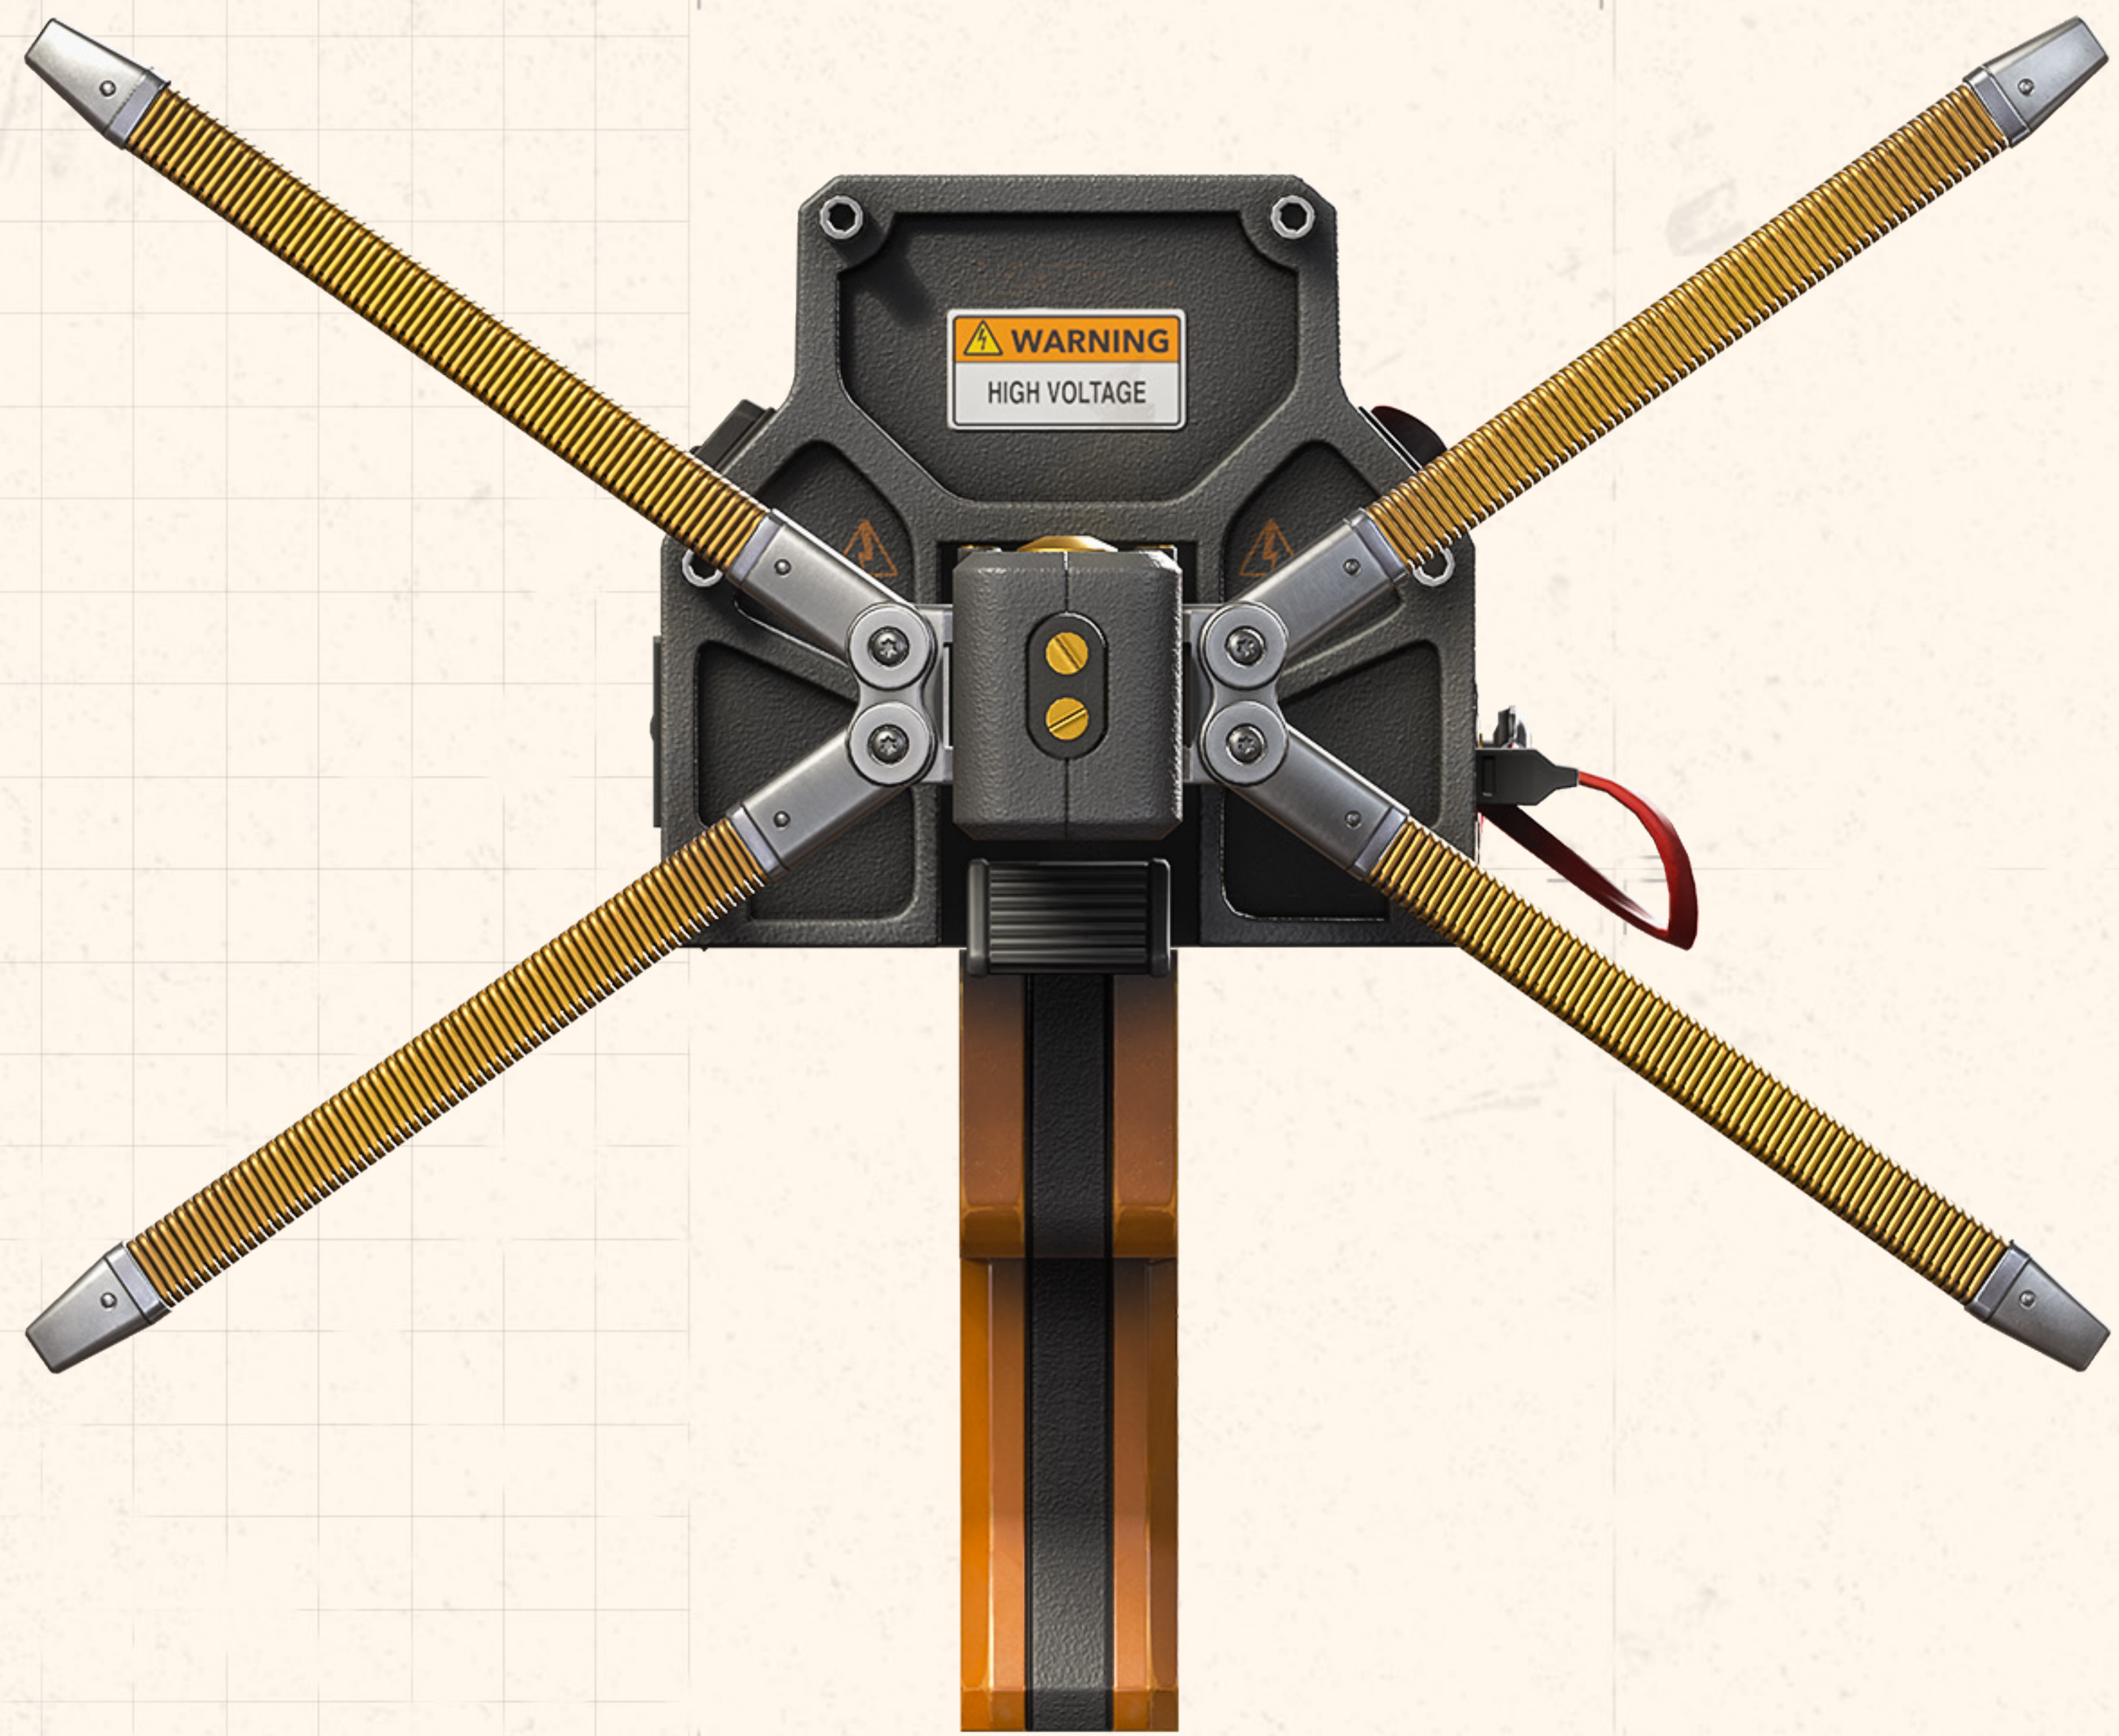

WATTSON

COSPLAY

GUIDE

WATTSON

STATIC DEFENDER

Natalie “Wattson” Paquette is a familiar face in the Apex Games, though for a different reason than most. Daughter of the Games’ lead electrical engineer, she studied his manuals to stay close to him, and discovered her calling at a young age. Though she could be completely distracted one moment and hyper-focused the next, electricity grounded her – its ordered, predictable flow made sense in a way the rest of the world didn’t.

She devoured every book she could on the subject, and eventually became such a skilled engineer that she was commissioned to build the Apex Games’ Modified Containment Ring. Unfortunately, her father died the day it was revealed, leaving her alone. At her lowest moment, a group of competitors invited her to return to the arena with them, assuring her she would always have a home. She now fights alongside her friends in the arena she helped build, destroying incoming missiles, recharging shields, creating fences, and using her pylon to silence fights that get too loud. Nobody knows the arena better than Wattson – anyone who underestimates her is in for a shock.

DID YOU KNOW?

Wattson’s father was hired to build the Ring that surrounds Apex Games matches, but he struggled to make it function. After looking at his calculations, Wattson was able to solve the puzzle. The Ring now stands because of her efforts.

WATTSO // FULL BODY

WATTSOON // FULL BODY

HEIRLOOM WEAPON

KEEP ARMS AND LIMBS AWAY FROM ALL MOVING PARTS AND MACHINERY
WATCH YOUR STEP

TRM TELEMETRY
RECEIVER
MODULE