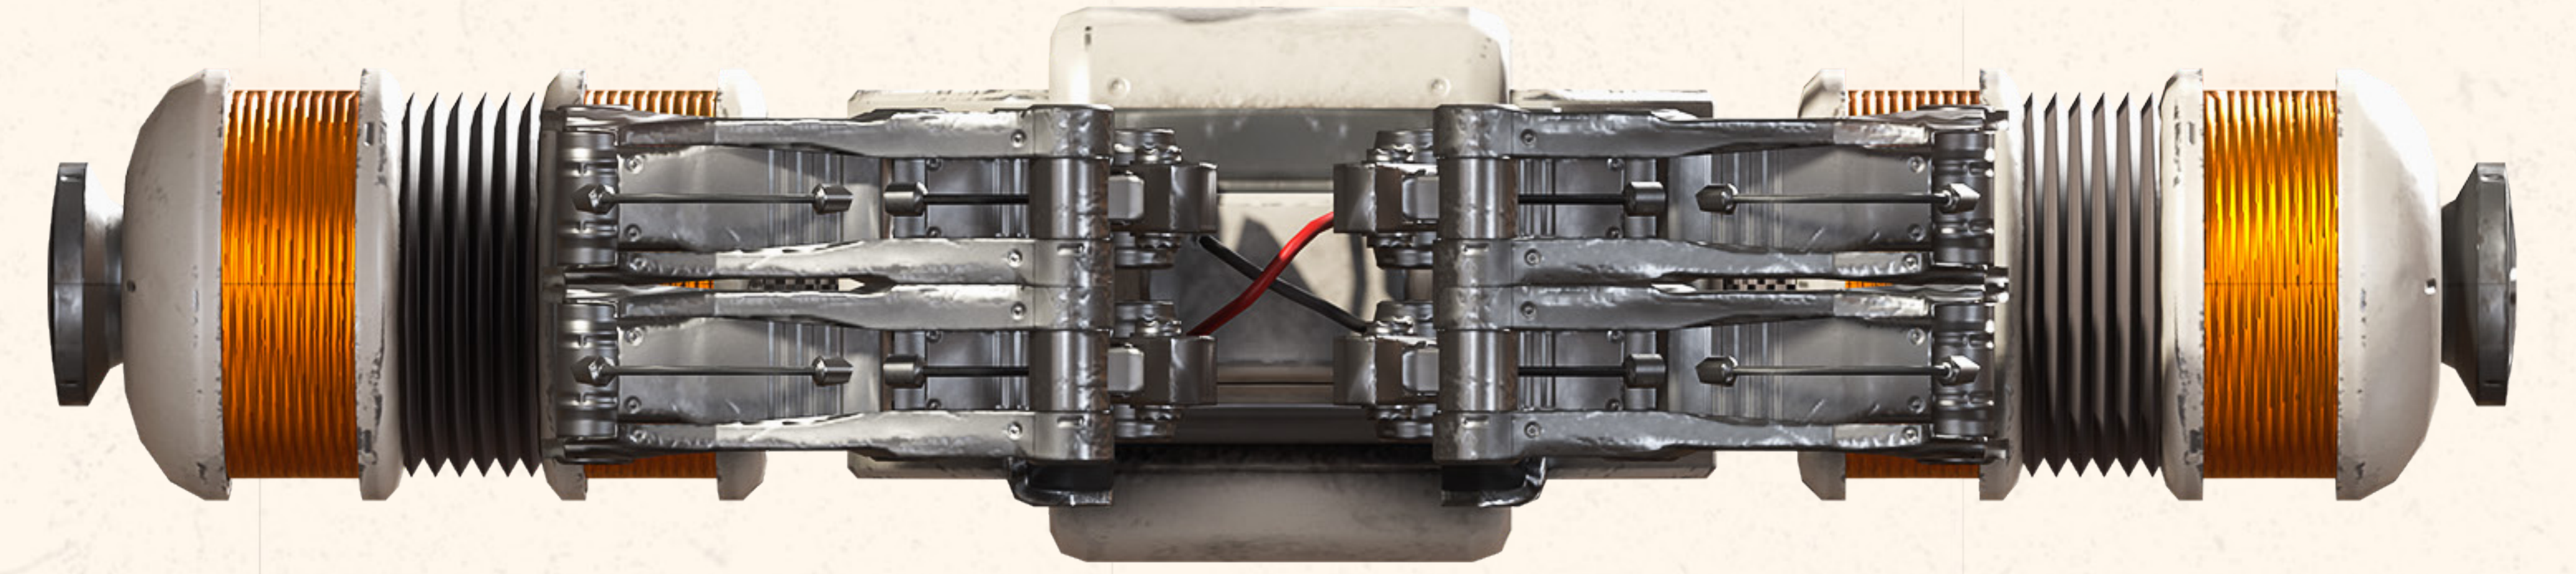

WATTSON

COSPLAY

GUIDE

WATTSON

STATIC DEFENDER

Natalie “Wattson” Paquette is a familiar face in the Apex Games, though for a different reason than most. Daughter of the Games’ lead electrical engineer, she studied his manuals to stay close to him, and discovered her calling at a young age. Though she could be completely distracted one moment and hyper-focused the next, electricity grounded her – its ordered, predictable flow made sense in a way the rest of the world didn’t.

She devoured every book she could on the subject, and eventually became such a skilled engineer that she was commissioned to build the Apex Games’ Modified Containment Ring. Unfortunately, her father died the day it was revealed, leaving her alone. At her lowest moment, a group of competitors invited her to return to the arena with them, assuring her she would always have a home. She now fights alongside her friends in the arena she helped build, destroying incoming missiles, recharging shields, creating fences, and using her pylon to silence fights that get too loud. Nobody knows the arena better than Wattson – anyone who underestimates her is in for a shock.

DID YOU KNOW?

Wattson’s father was hired to build the Ring that surrounds Apex Games matches, but he struggled to make it function. After looking at his calculations, Wattson was able to solve the puzzle. The Ring now stands because of her efforts.

WATTSO // FULL BODY

WATTSOON // FULL BODY

HEIRLOOM WEAPON

KEEP ARMS AND LIMBS AWAY FROM ALL MOVING PARTS AND MACHINERY
WATCH YOUR STEP

TRM TELEMETRY
RECEIVER
MODULE