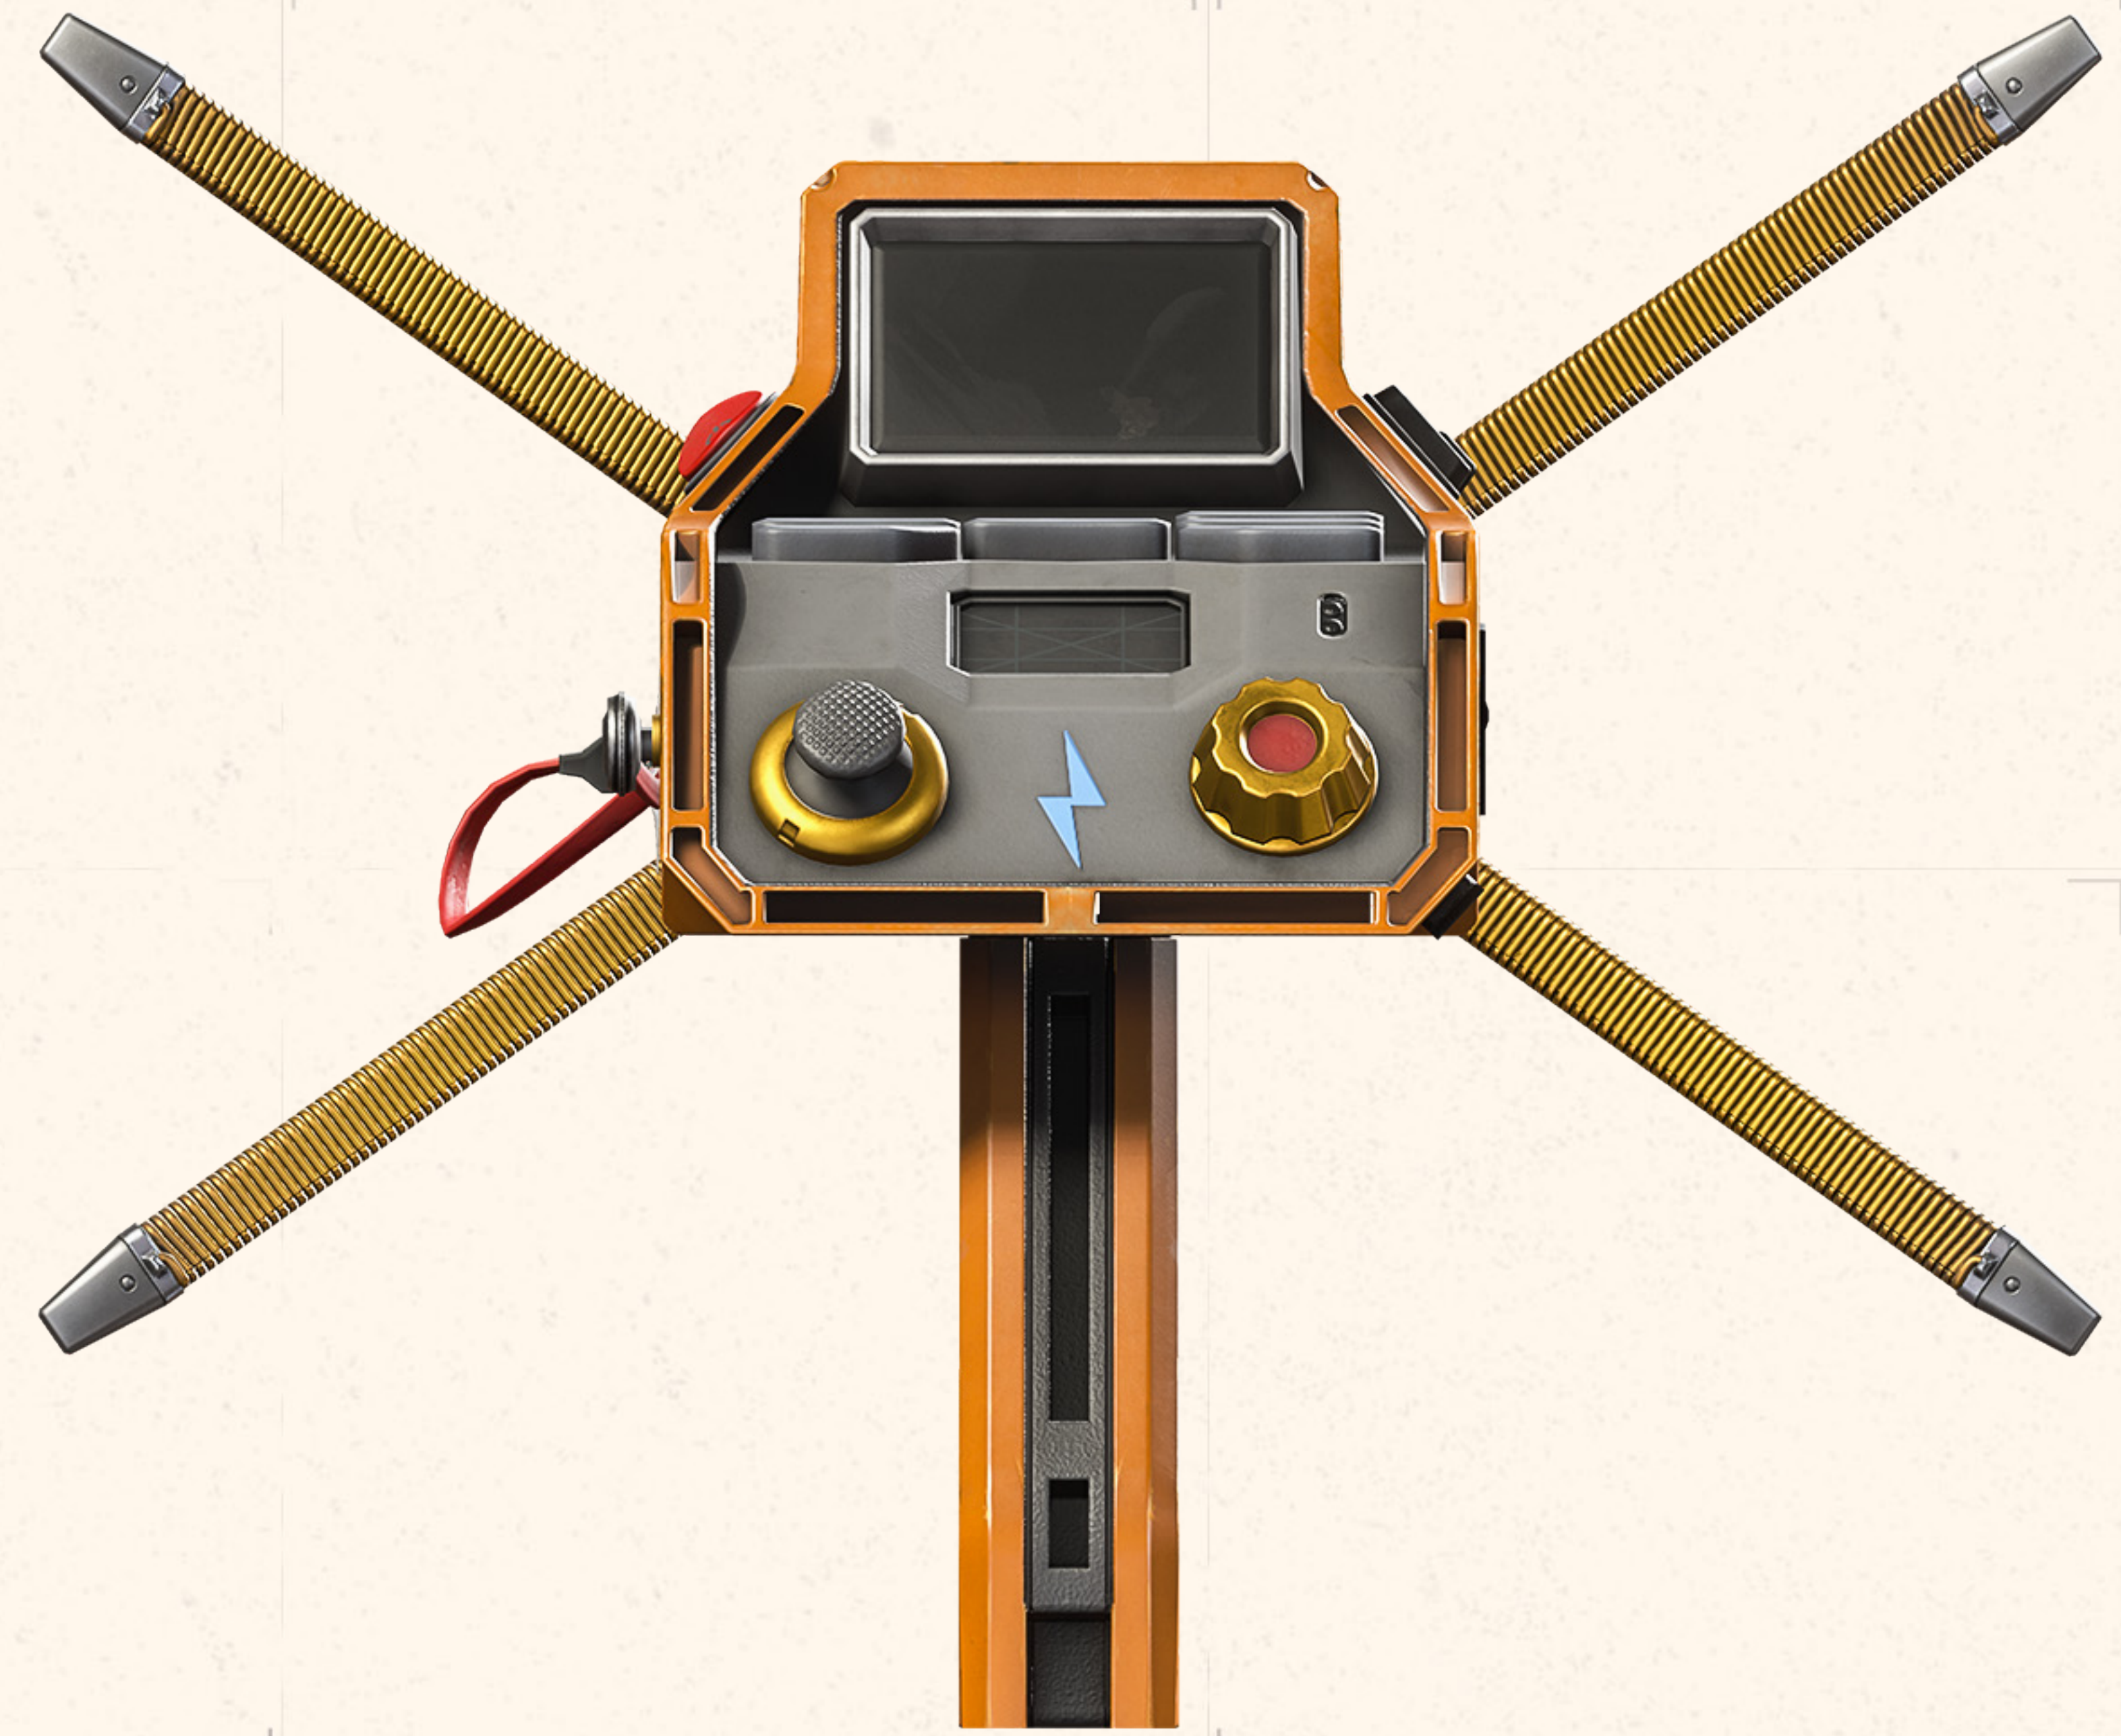

WATTSON

COSPLAY

GUIDE

WATTSON

STATIC DEFENDER

Natalie “Wattson” Paquette is a familiar face in the Apex Games, though for a different reason than most. Daughter of the Games’ lead electrical engineer, she studied his manuals to stay close to him, and discovered her calling at a young age. Though she could be completely distracted one moment and hyper-focused the next, electricity grounded her – its ordered, predictable flow made sense in a way the rest of the world didn’t.

She devoured every book she could on the subject, and eventually became such a skilled engineer that she was commissioned to build the Apex Games’ Modified Containment Ring. Unfortunately, her father died the day it was revealed, leaving her alone. At her lowest moment, a group of competitors invited her to return to the arena with them, assuring her she would always have a home. She now fights alongside her friends in the arena she helped build, destroying incoming missiles, recharging shields, creating fences, and using her pylon to silence fights that get too loud. Nobody knows the arena better than Wattson – anyone who underestimates her is in for a shock.

DID YOU KNOW?

Wattson’s father was hired to build the Ring that surrounds Apex Games matches, but he struggled to make it function. After looking at his calculations, Wattson was able to solve the puzzle. The Ring now stands because of her efforts.

WATTSO // FULL BODY

WATTSOON // FULL BODY

HEIRLOOM WEAPON

KEEP ARMS AND LIMBS AWAY FROM ALL MOVING PARTS AND MACHINERY
WATCH YOUR STEP

TRM TELEMETRY
RECEIVER
MODULE