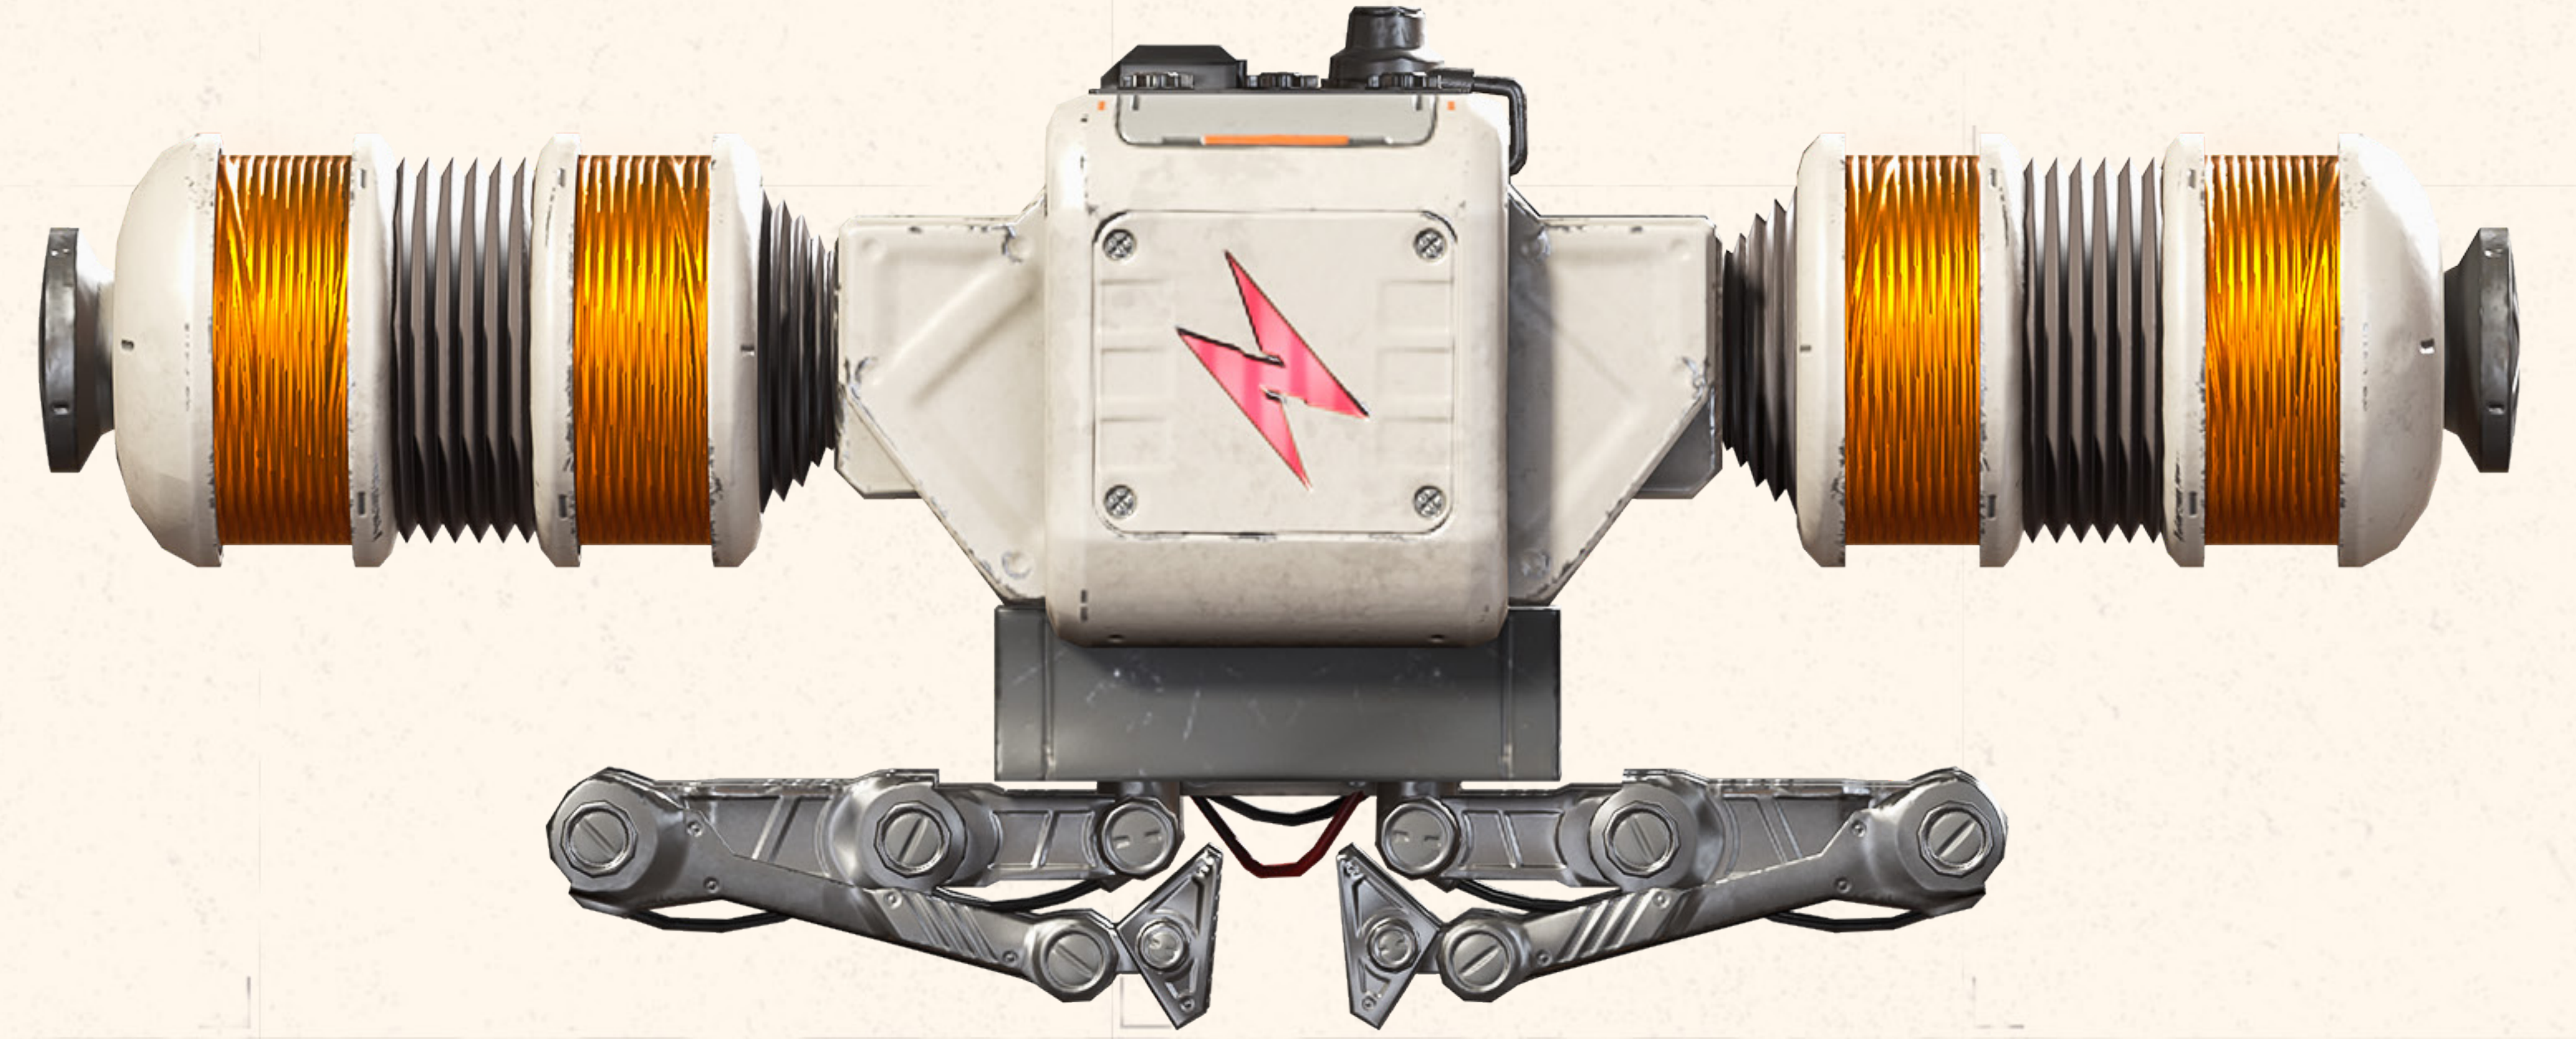

WATTSON

COSPLAY

GUIDE

WATTSON

STATIC DEFENDER

Natalie “Wattson” Paquette is a familiar face in the Apex Games, though for a different reason than most. Daughter of the Games’ lead electrical engineer, she studied his manuals to stay close to him, and discovered her calling at a young age. Though she could be completely distracted one moment and hyper-focused the next, electricity grounded her – its ordered, predictable flow made sense in a way the rest of the world didn’t.

She devoured every book she could on the subject, and eventually became such a skilled engineer that she was commissioned to build the Apex Games’ Modified Containment Ring. Unfortunately, her father died the day it was revealed, leaving her alone. At her lowest moment, a group of competitors invited her to return to the arena with them, assuring her she would always have a home. She now fights alongside her friends in the arena she helped build, destroying incoming missiles, recharging shields, creating fences, and using her pylon to silence fights that get too loud. Nobody knows the arena better than Wattson – anyone who underestimates her is in for a shock.

DID YOU KNOW?

Wattson’s father was hired to build the Ring that surrounds Apex Games matches, but he struggled to make it function. After looking at his calculations, Wattson was able to solve the puzzle. The Ring now stands because of her efforts.

WATTSO // FULL BODY

WATTSOON // FULL BODY

HEIRLOOM WEAPON

KEEP ARMS AND LIMBS AWAY FROM ALL MOVING PARTS AND MACHINERY
WATCH YOUR STEP

TRM TELEMETRY
RECEIVER
MODULE