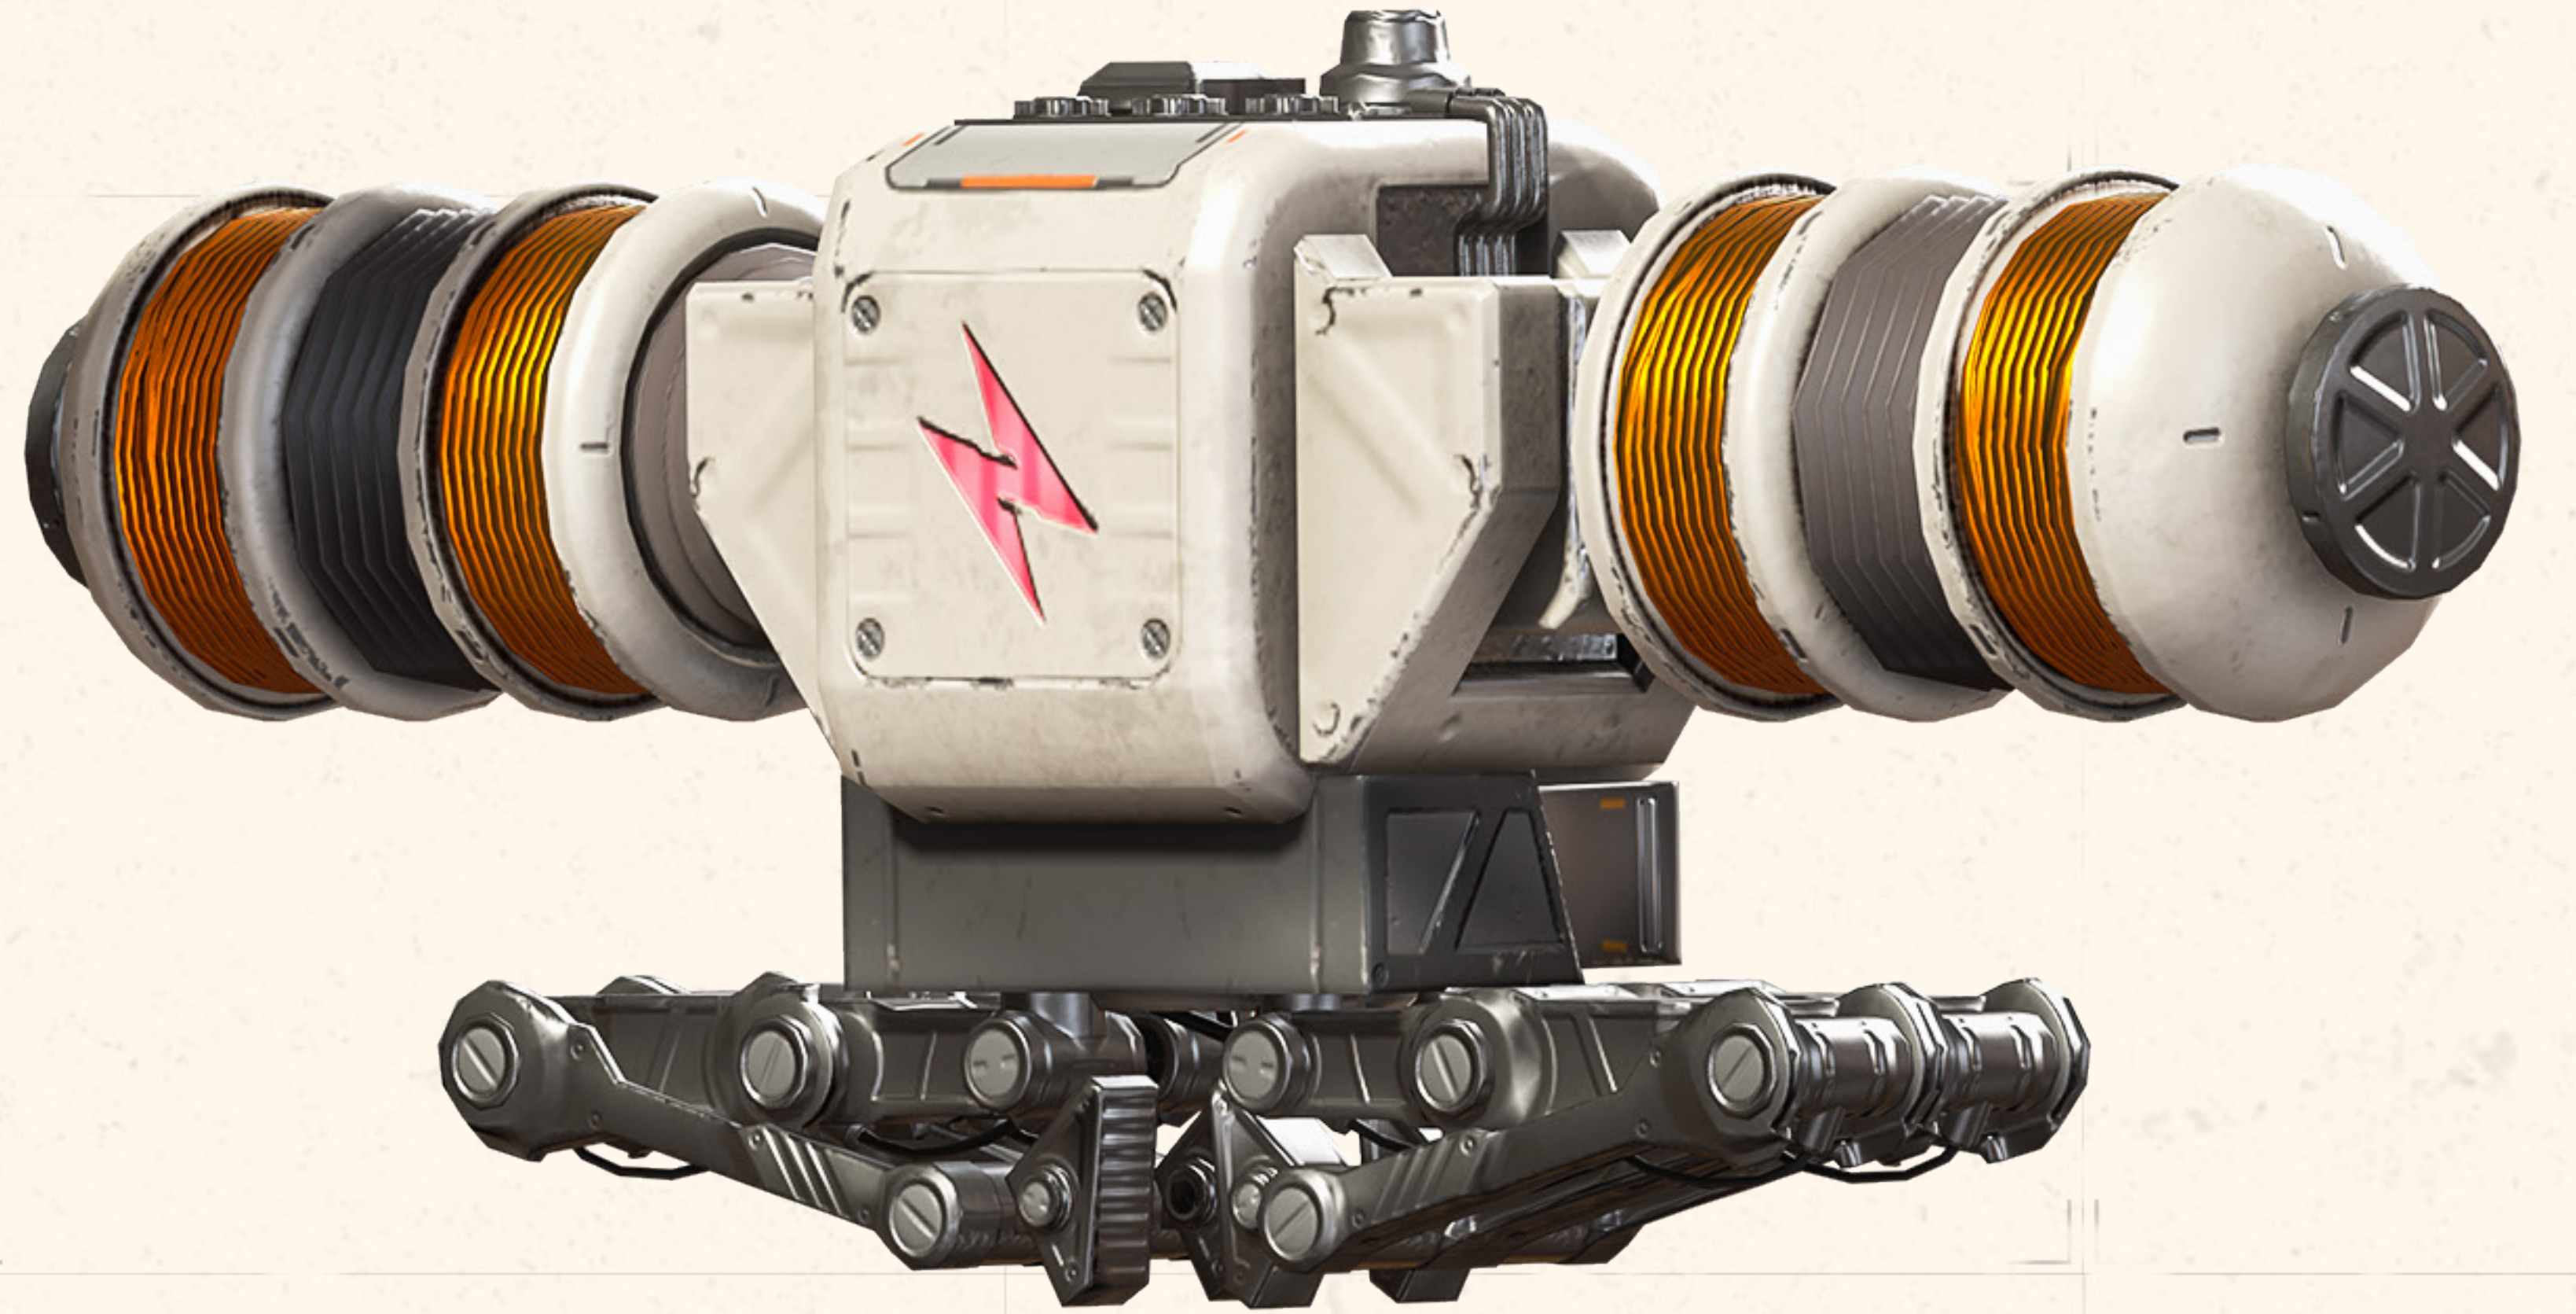

WATTSON

COSPLAY

GUIDE

WATTSON

STATIC DEFENDER

Natalie “Wattson” Paquette is a familiar face in the Apex Games, though for a different reason than most. Daughter of the Games’ lead electrical engineer, she studied his manuals to stay close to him, and discovered her calling at a young age. Though she could be completely distracted one moment and hyper-focused the next, electricity grounded her – its ordered, predictable flow made sense in a way the rest of the world didn’t.

She devoured every book she could on the subject, and eventually became such a skilled engineer that she was commissioned to build the Apex Games’ Modified Containment Ring. Unfortunately, her father died the day it was revealed, leaving her alone. At her lowest moment, a group of competitors invited her to return to the arena with them, assuring her she would always have a home. She now fights alongside her friends in the arena she helped build, destroying incoming missiles, recharging shields, creating fences, and using her pylon to silence fights that get too loud. Nobody knows the arena better than Wattson – anyone who underestimates her is in for a shock.

DID YOU KNOW?

Wattson’s father was hired to build the Ring that surrounds Apex Games matches, but he struggled to make it function. After looking at his calculations, Wattson was able to solve the puzzle. The Ring now stands because of her efforts.

WATTSO // FULL BODY

WATTSOON // FULL BODY

HEIRLOOM WEAPON

KEEP ARMS AND LIMBS AWAY FROM ALL MOVING PARTS AND MACHINERY
WATCH YOUR STEP

TRM TELEMETRY
RECEIVER
MODULE