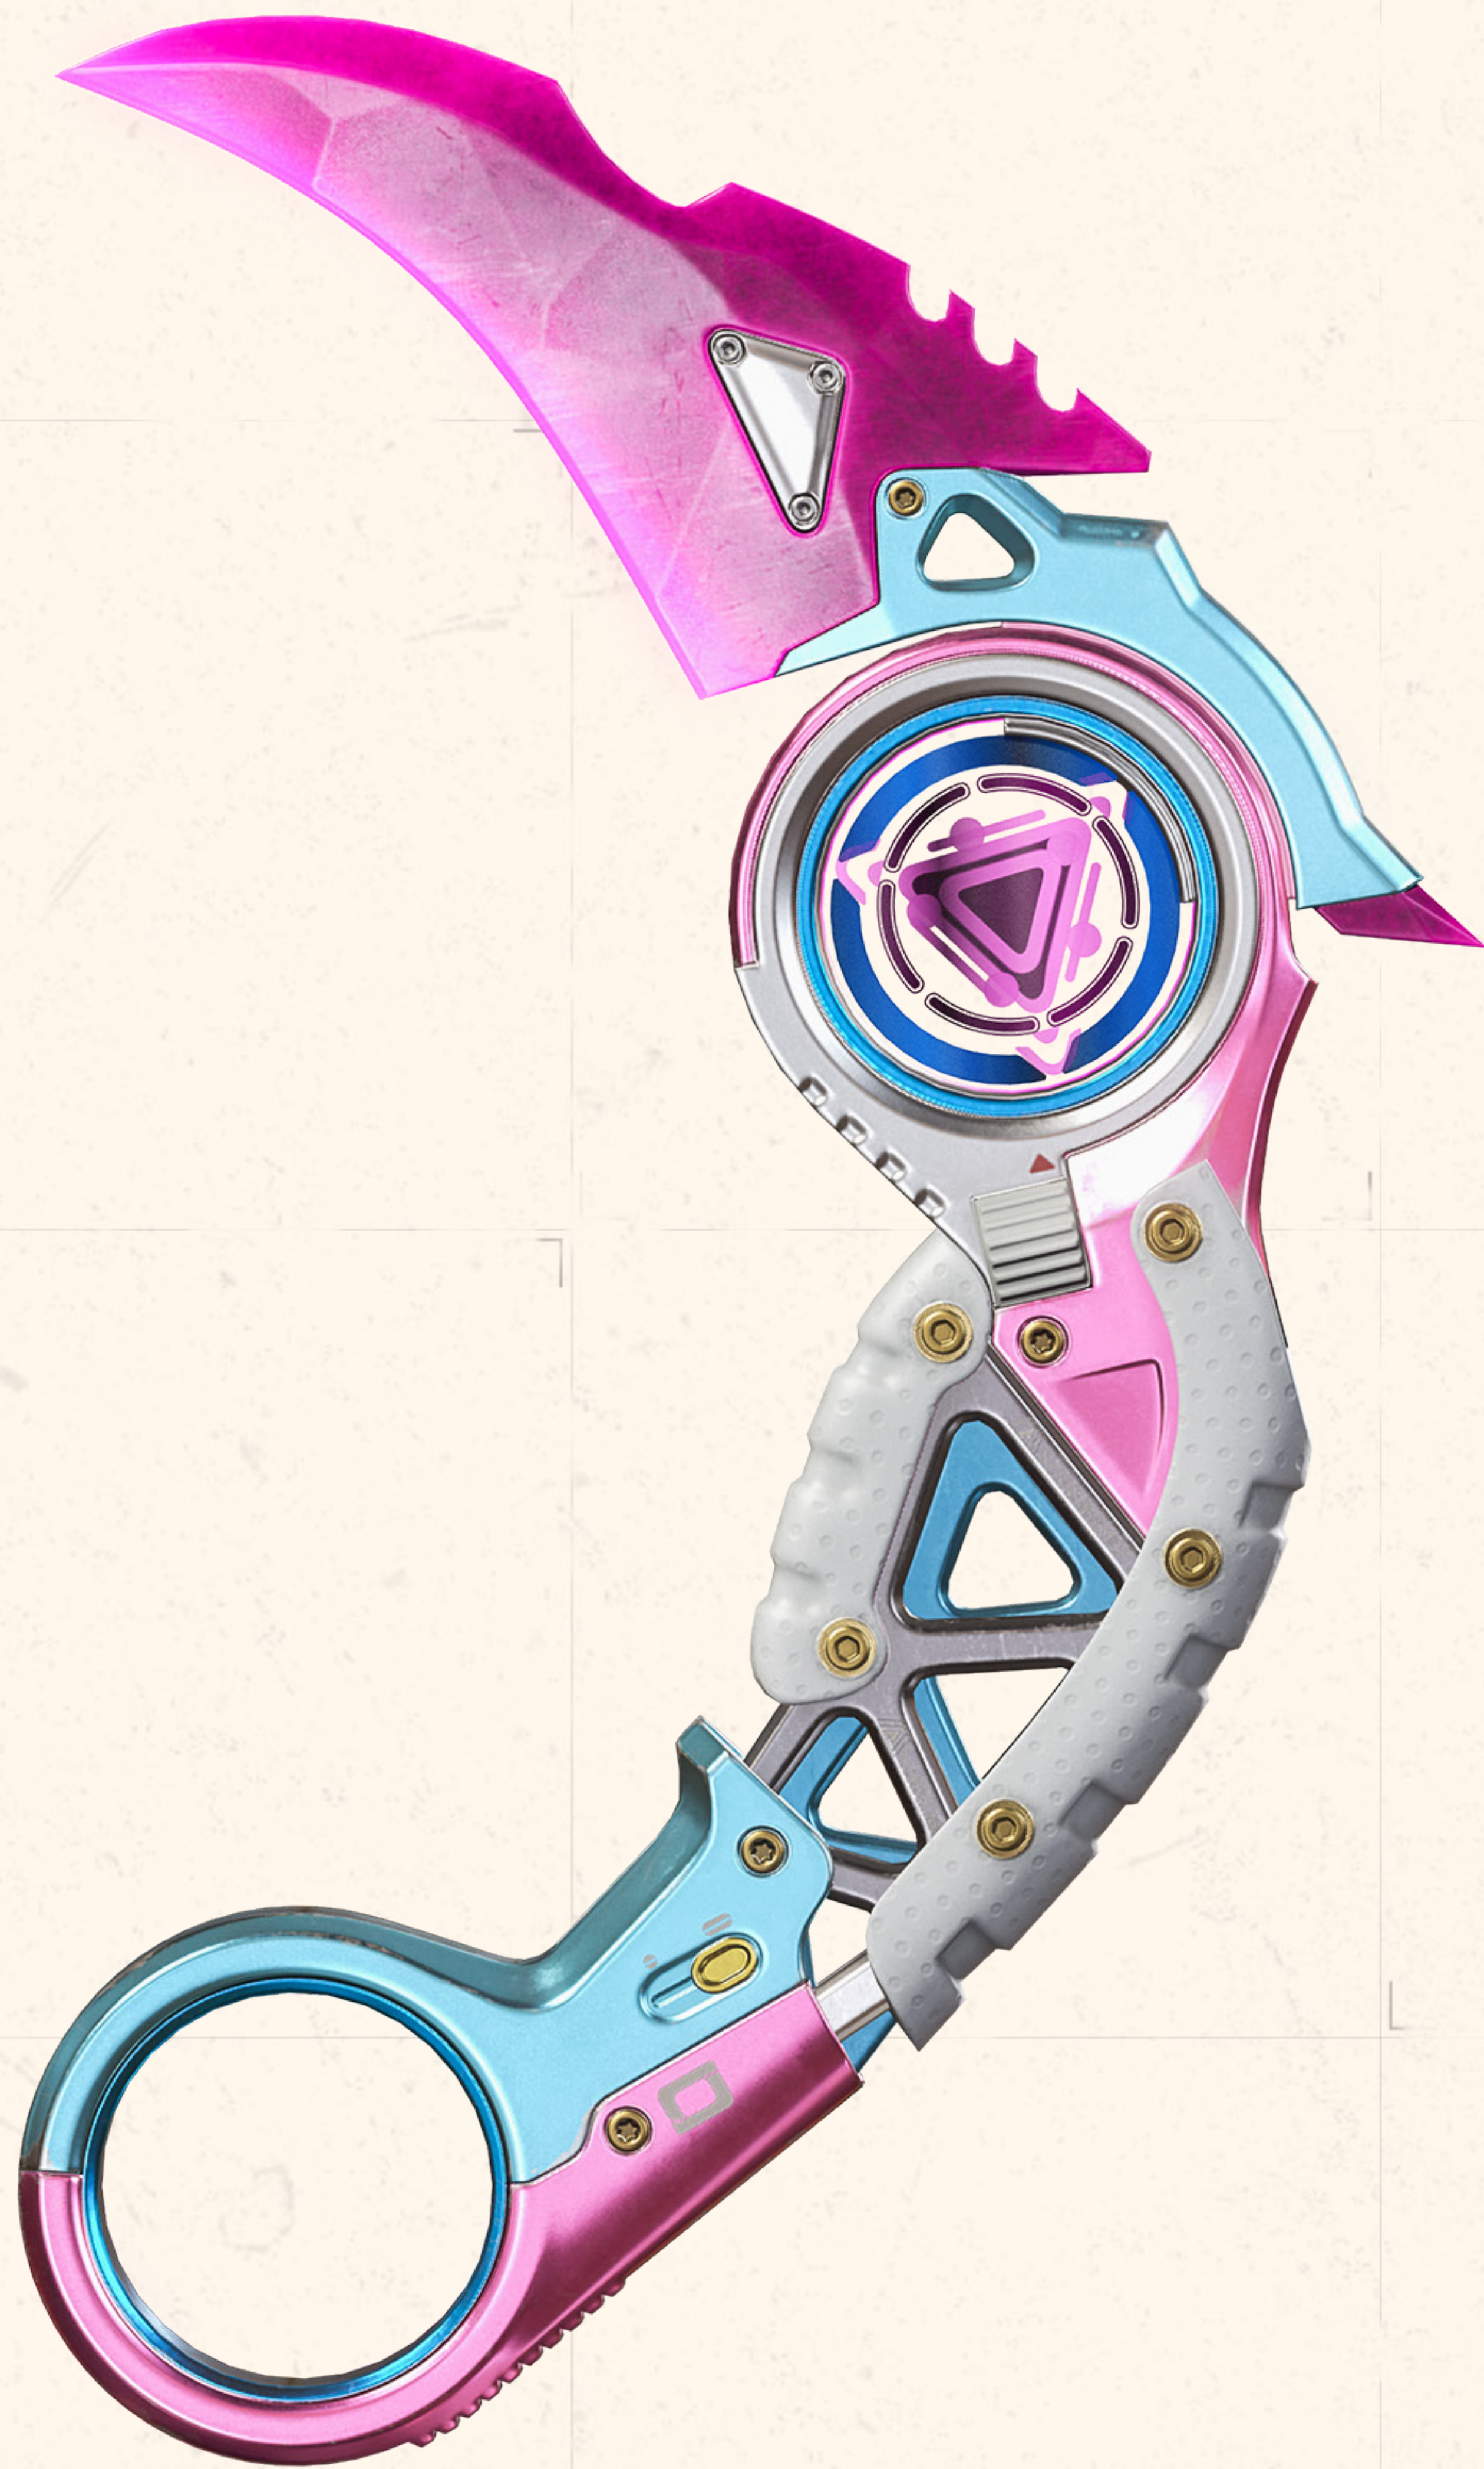

# RAPTOR'S CLAW

# RAPTOR'S CLAW

The Raptor's Claw slashed its way into our universe after Lifeline's drone D.O.C. had an inter-dimensional run-in with Dark Horizon. Glinting with volatile interdimensional energy, the Raptor's Claw demands to be wielded by the most skilled of combatants. Fortunately, the Apex Games knows no other kind.

# FLUORESCENT

RAPTOR'S CLAW // FLUORESCENT

 H. COOPER INDUSTRIES

**FROZEN**

 **H. COOPER INDUSTRIES**