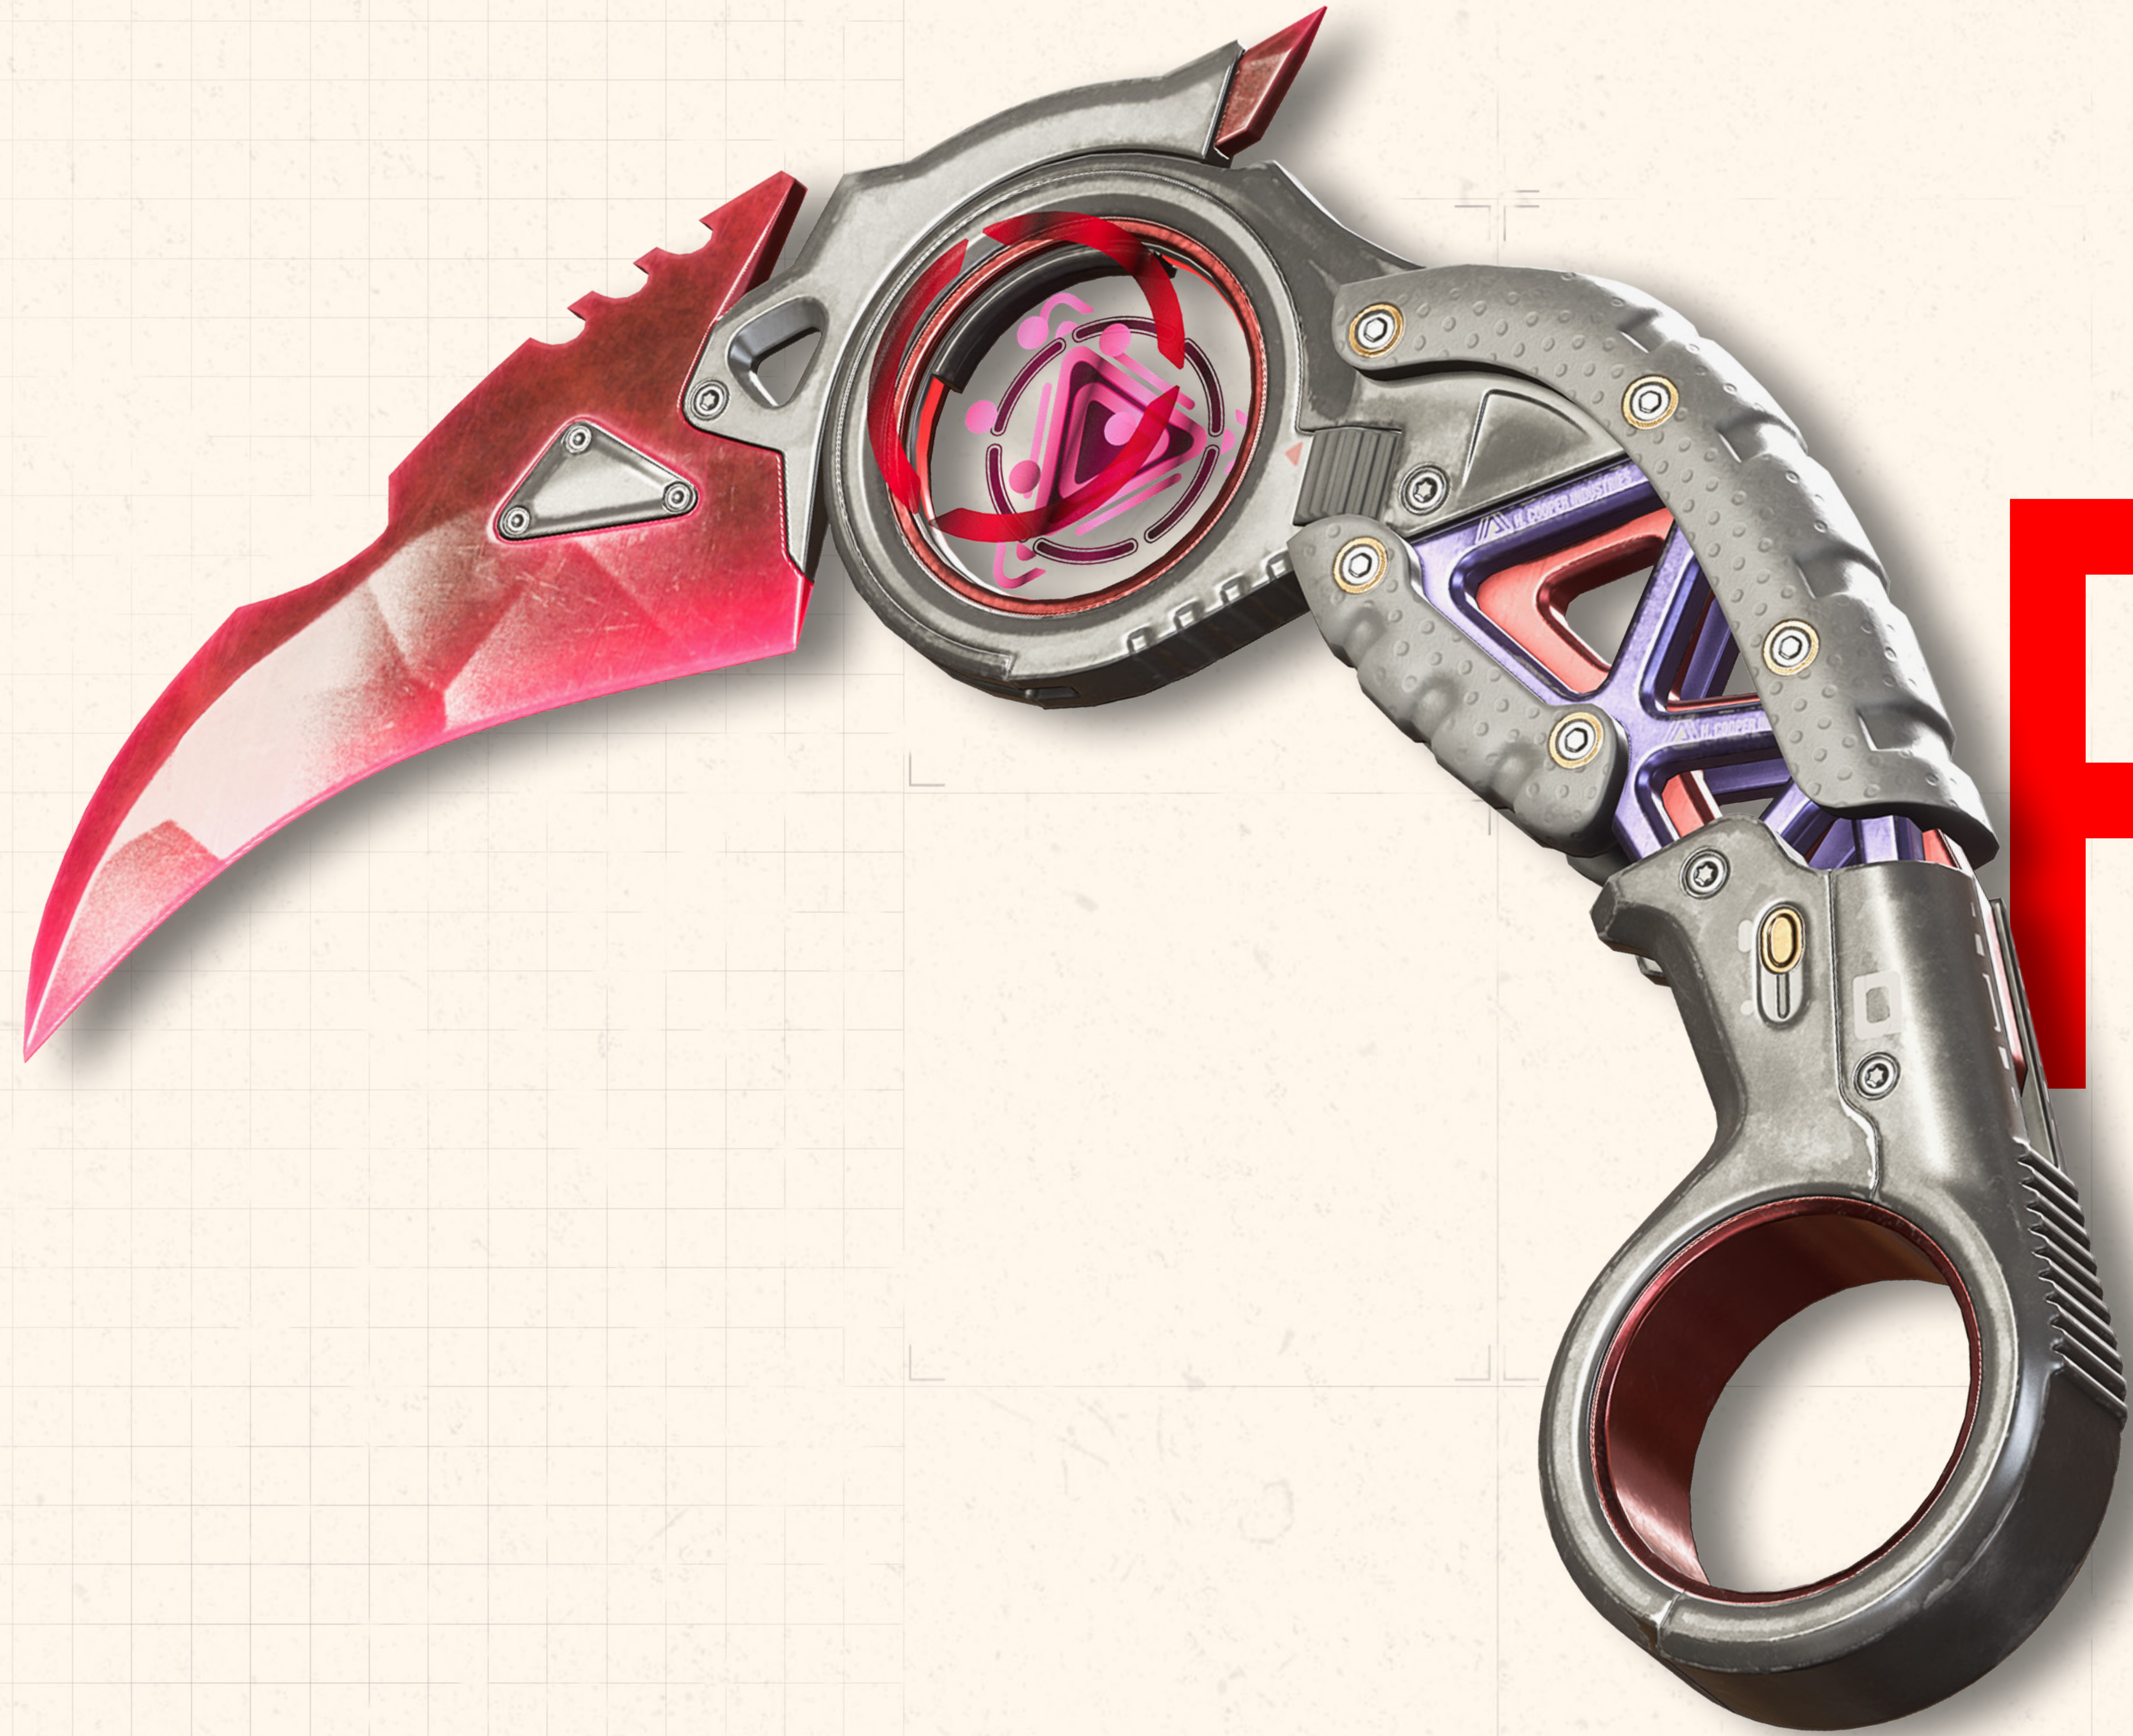

# RAPTOR'S CLAW

# RAPTOR'S CLAW

The Raptor's Claw slashed its way into our universe after Lifeline's drone D.O.C. had an inter-dimensional run-in with Dark Horizon. Glinting with volatile interdimensional energy, the Raptor's Claw demands to be wielded by the most skilled of combatants. Fortunately, the Apex Games knows no other kind.