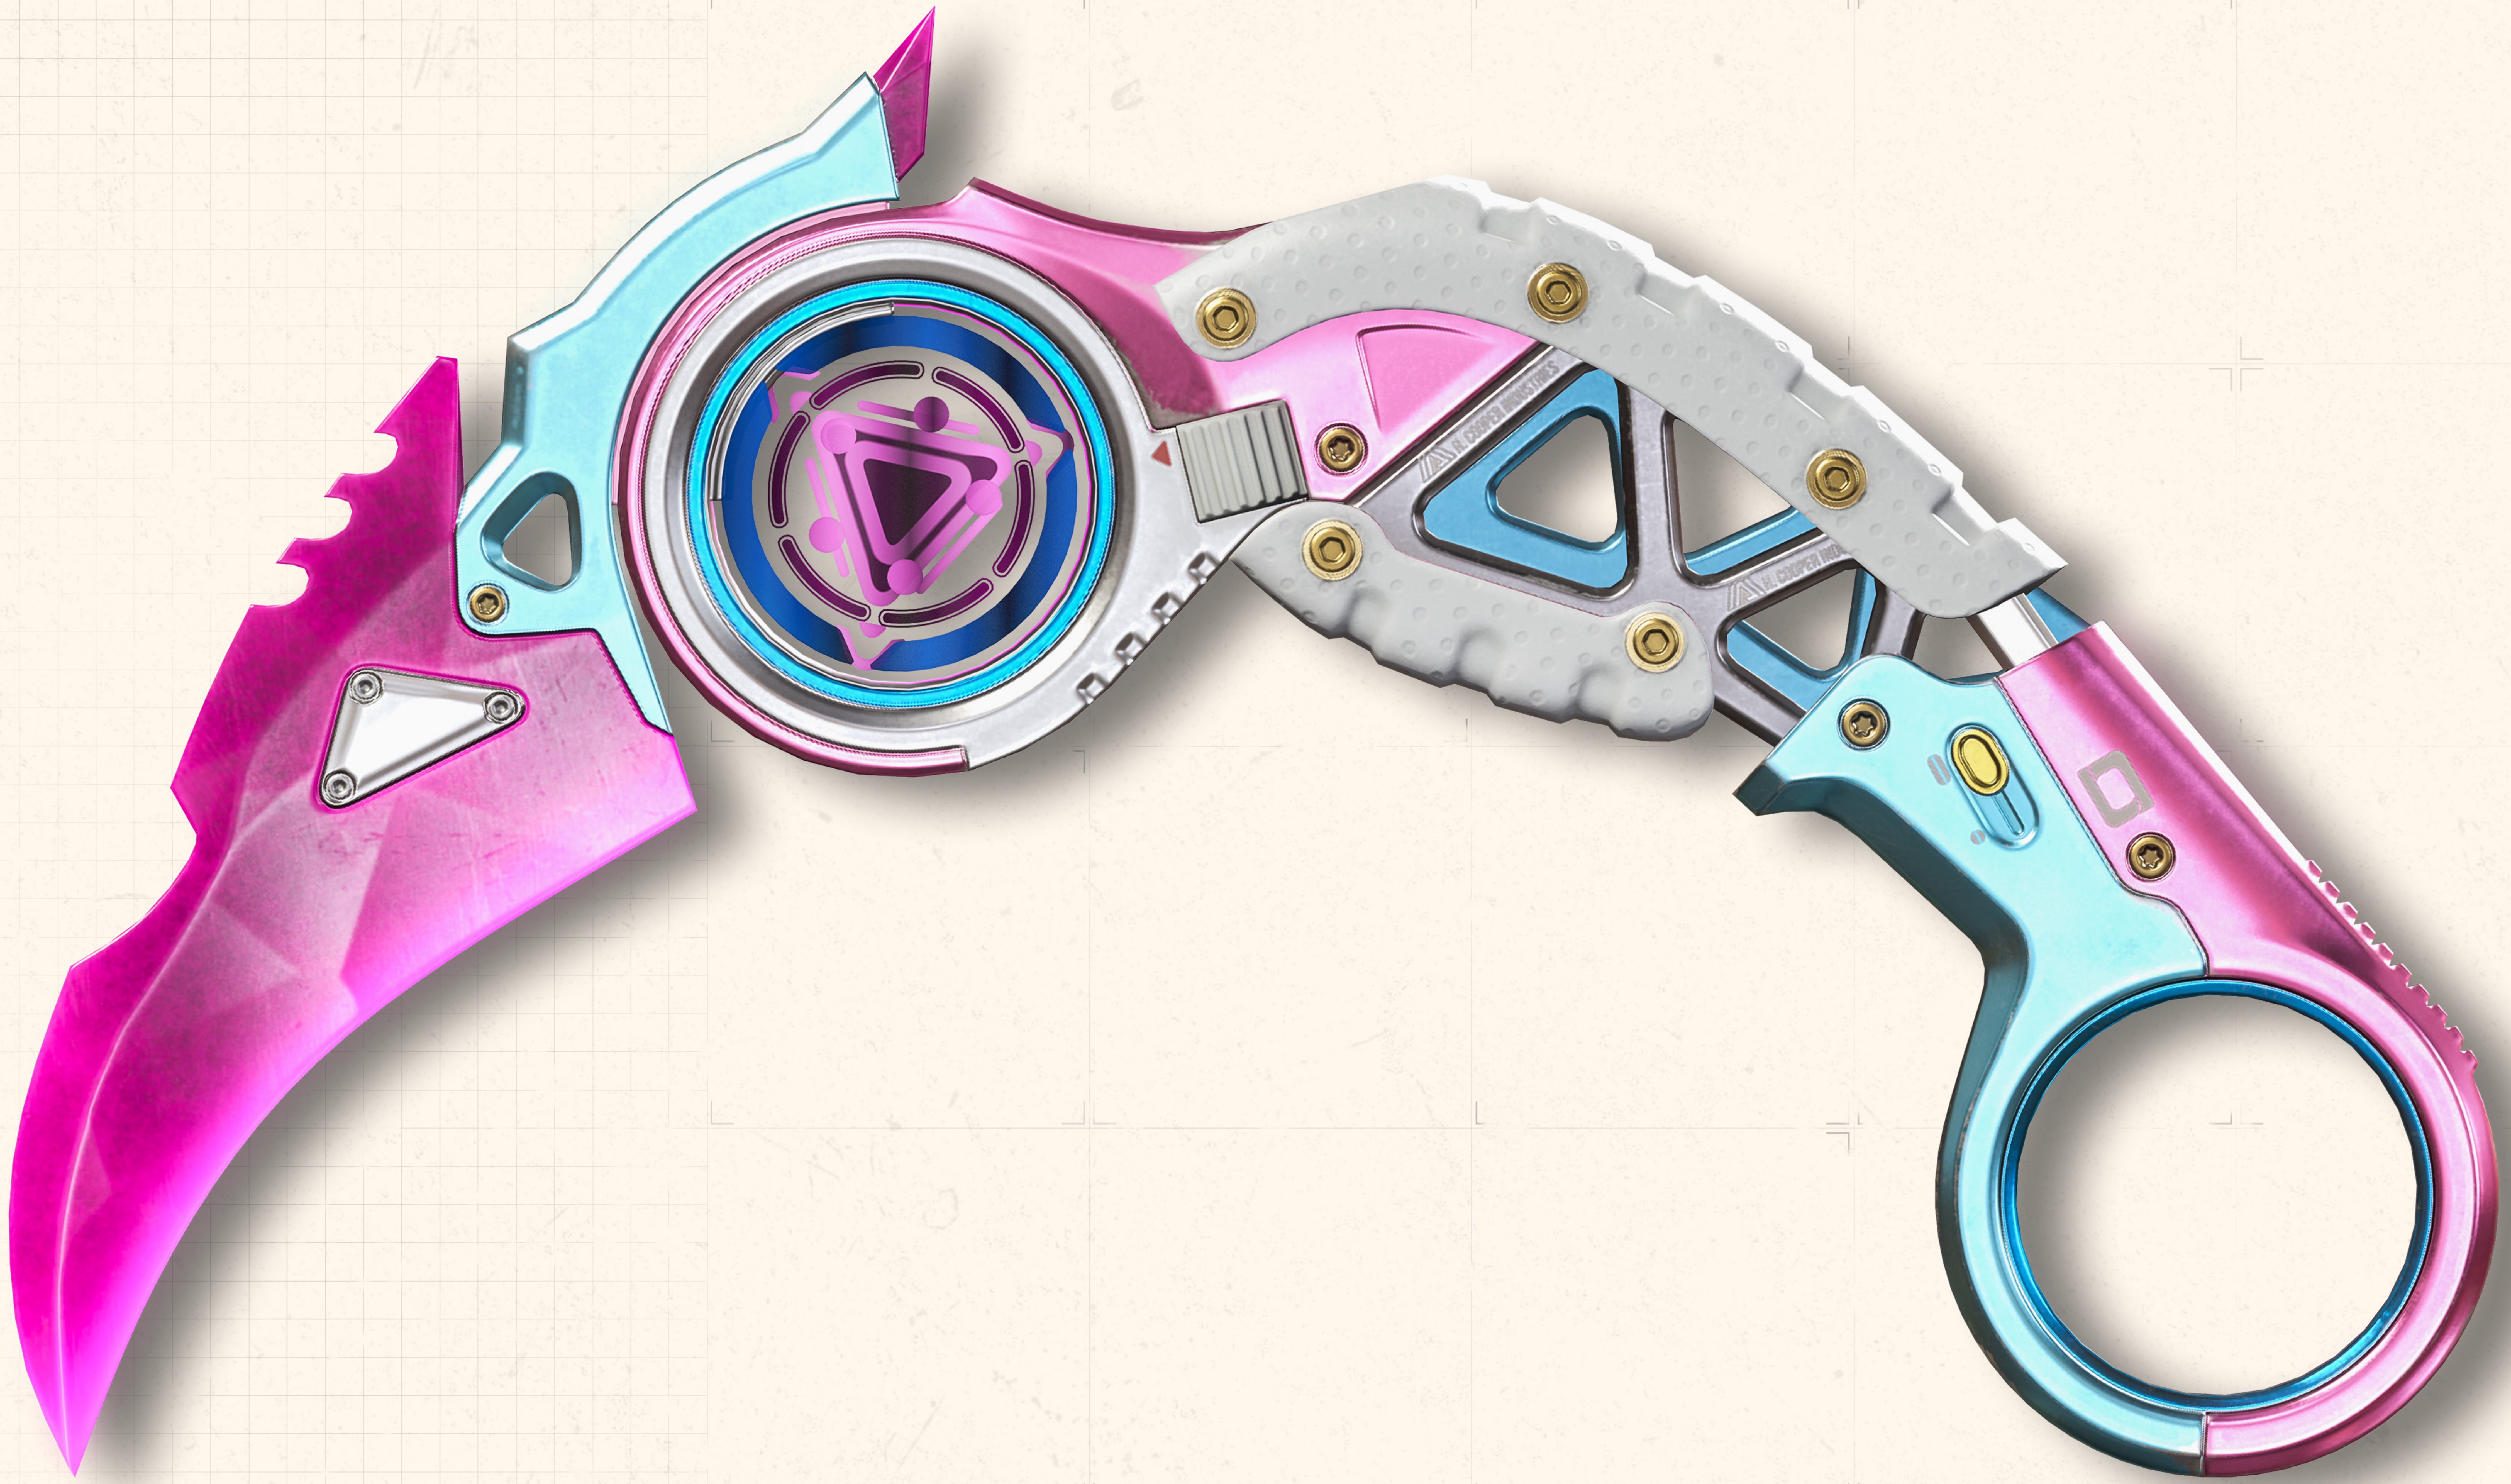

# RAPTOR'S CLAW

# RAPTOR'S CLAW

The Raptor's Claw slashed its way into our universe after Lifeline's drone D.O.C. had an inter-dimensional run-in with Dark Horizon. Glinting with volatile interdimensional energy, the Raptor's Claw demands to be wielded by the most skilled of combatants. Fortunately, the Apex Games knows no other kind.

# FLUORESCENT

RAPTOR'S CLAW // FLUORESCENT

 H. COOPER INDUSTRIES

**FROZEN**

 **H. COOPER INDUSTRIES**