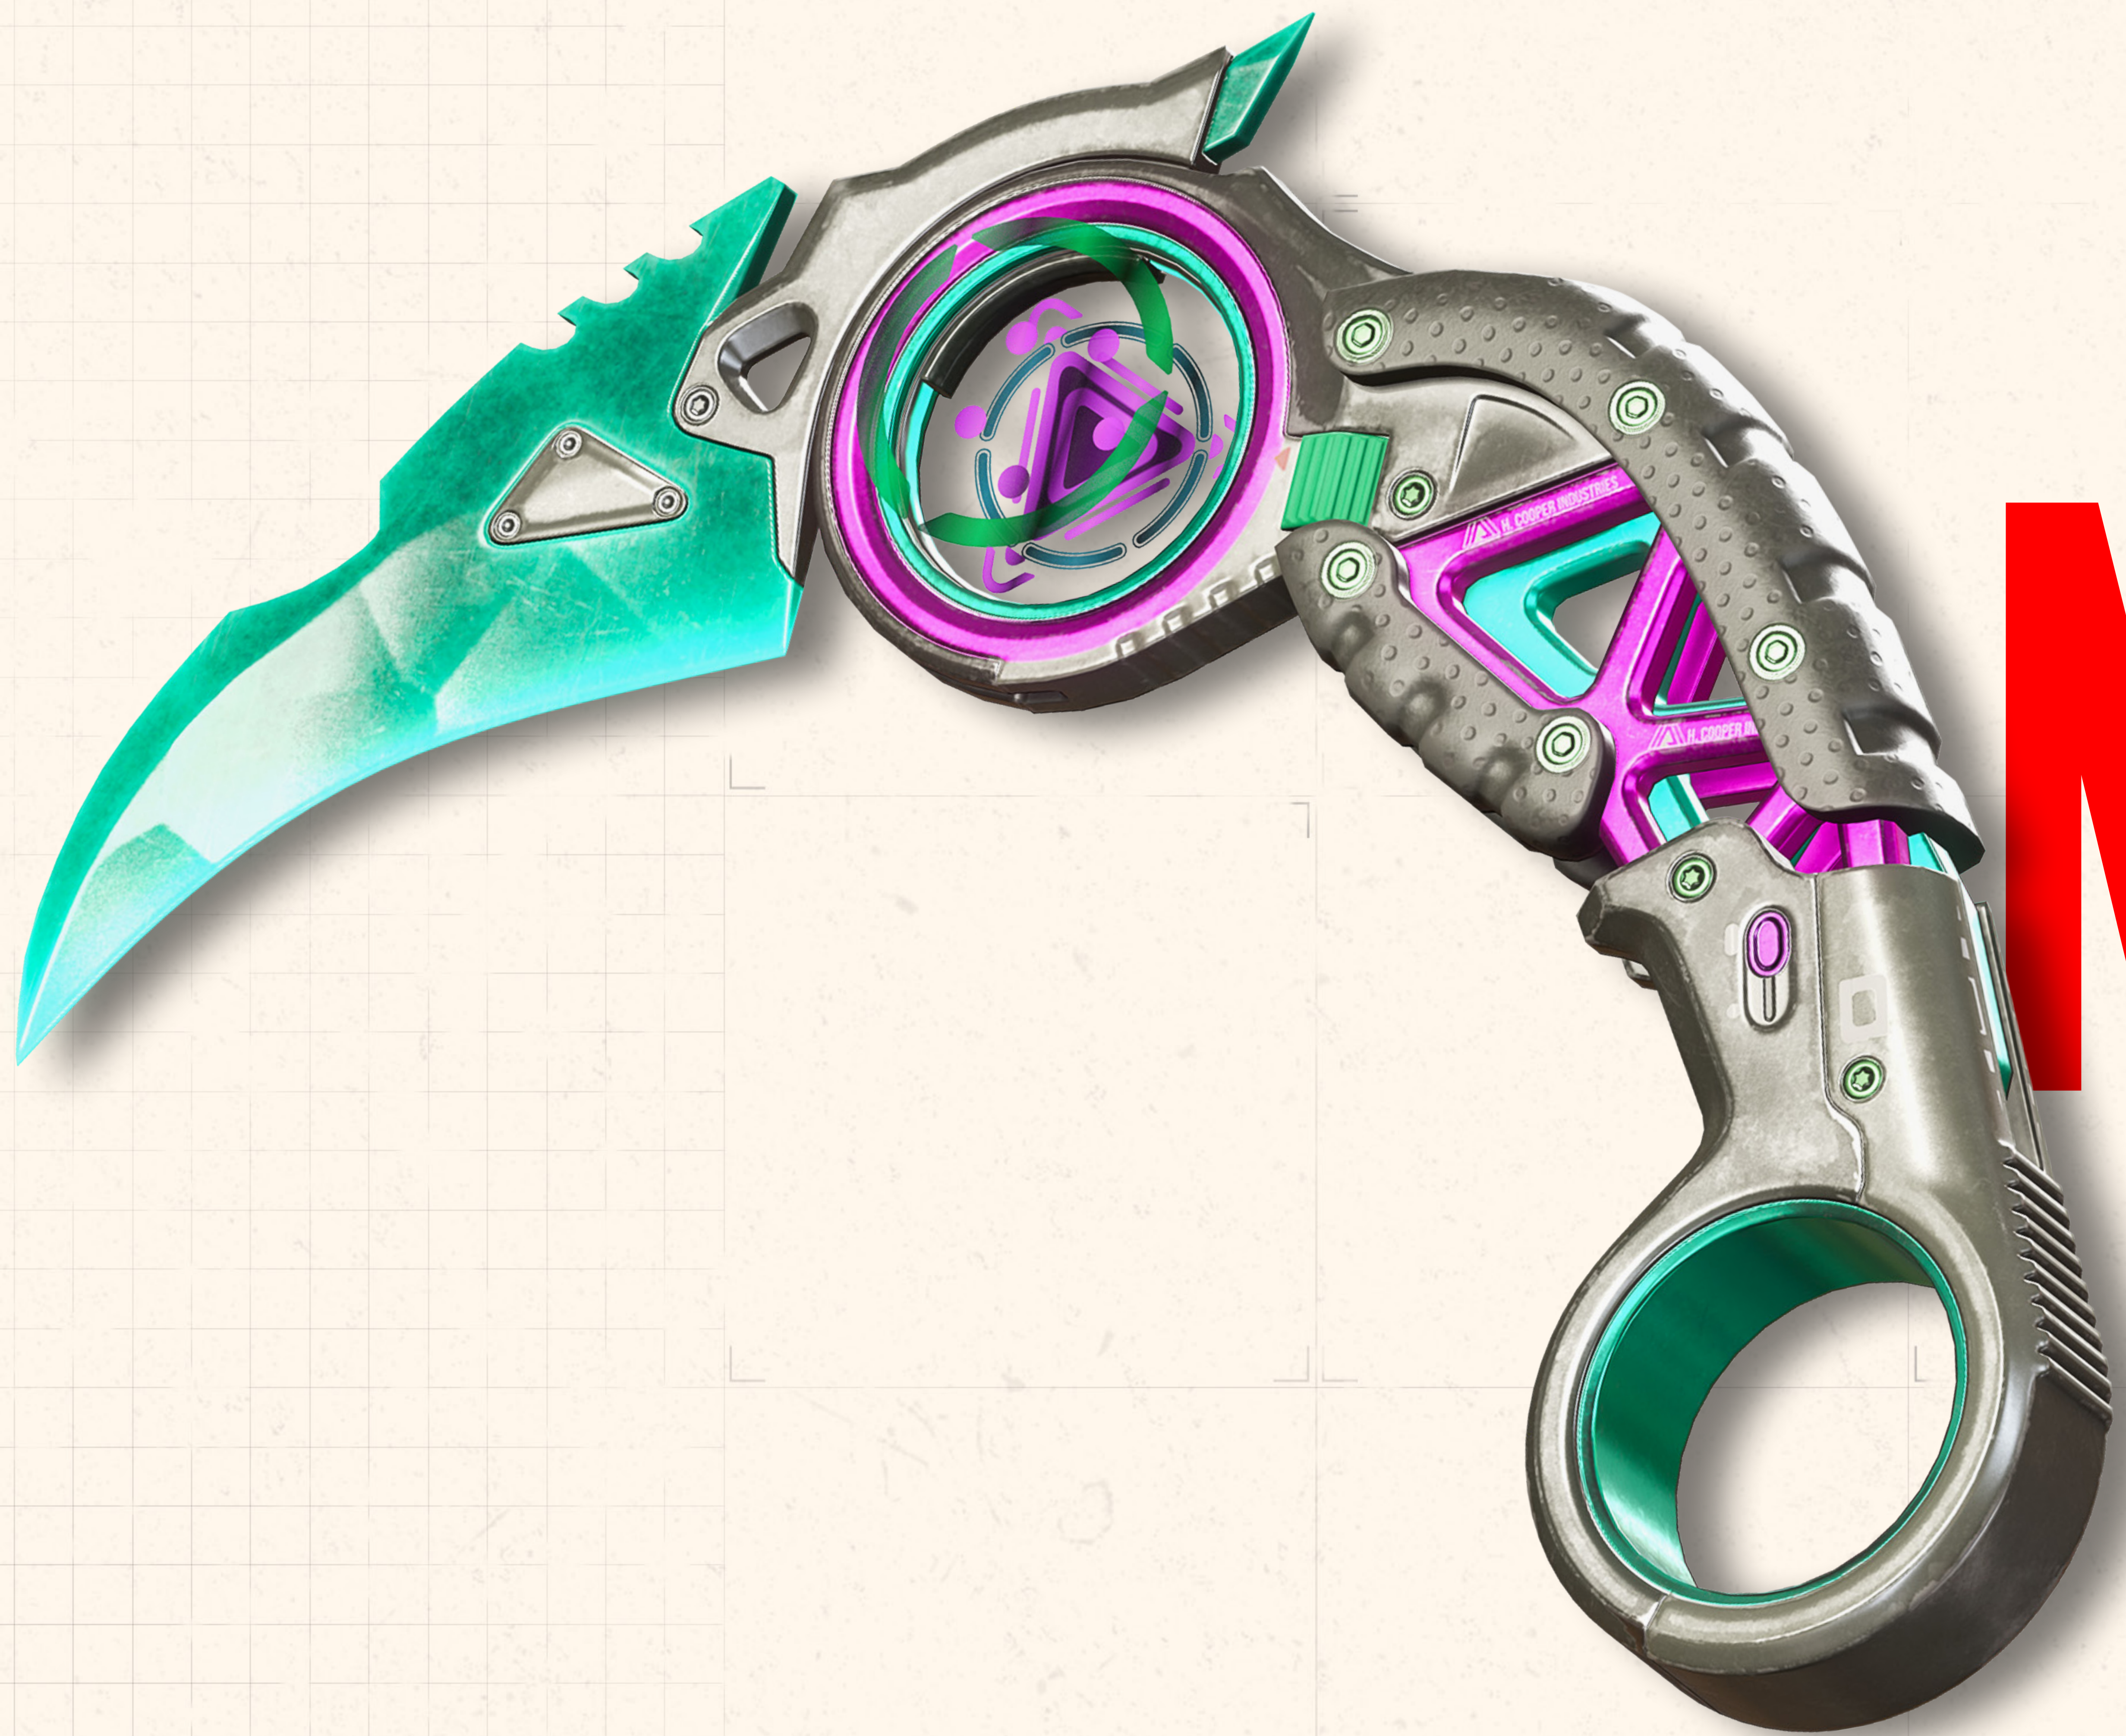

# RAPTOR'S CLAW

# RAPTOR'S CLAW

The Raptor's Claw slashed its way into our universe after Lifeline's drone D.O.C. had an inter-dimensional run-in with Dark Horizon. Glinting with volatile interdimensional energy, the Raptor's Claw demands to be wielded by the most skilled of combatants. Fortunately, the Apex Games knows no other kind.

# FLUORESCENT

RAPTOR'S CLAW // FLUORESCENT

 H. COOPER INDUSTRIES

**FROZEN**

 **H. COOPER INDUSTRIES**