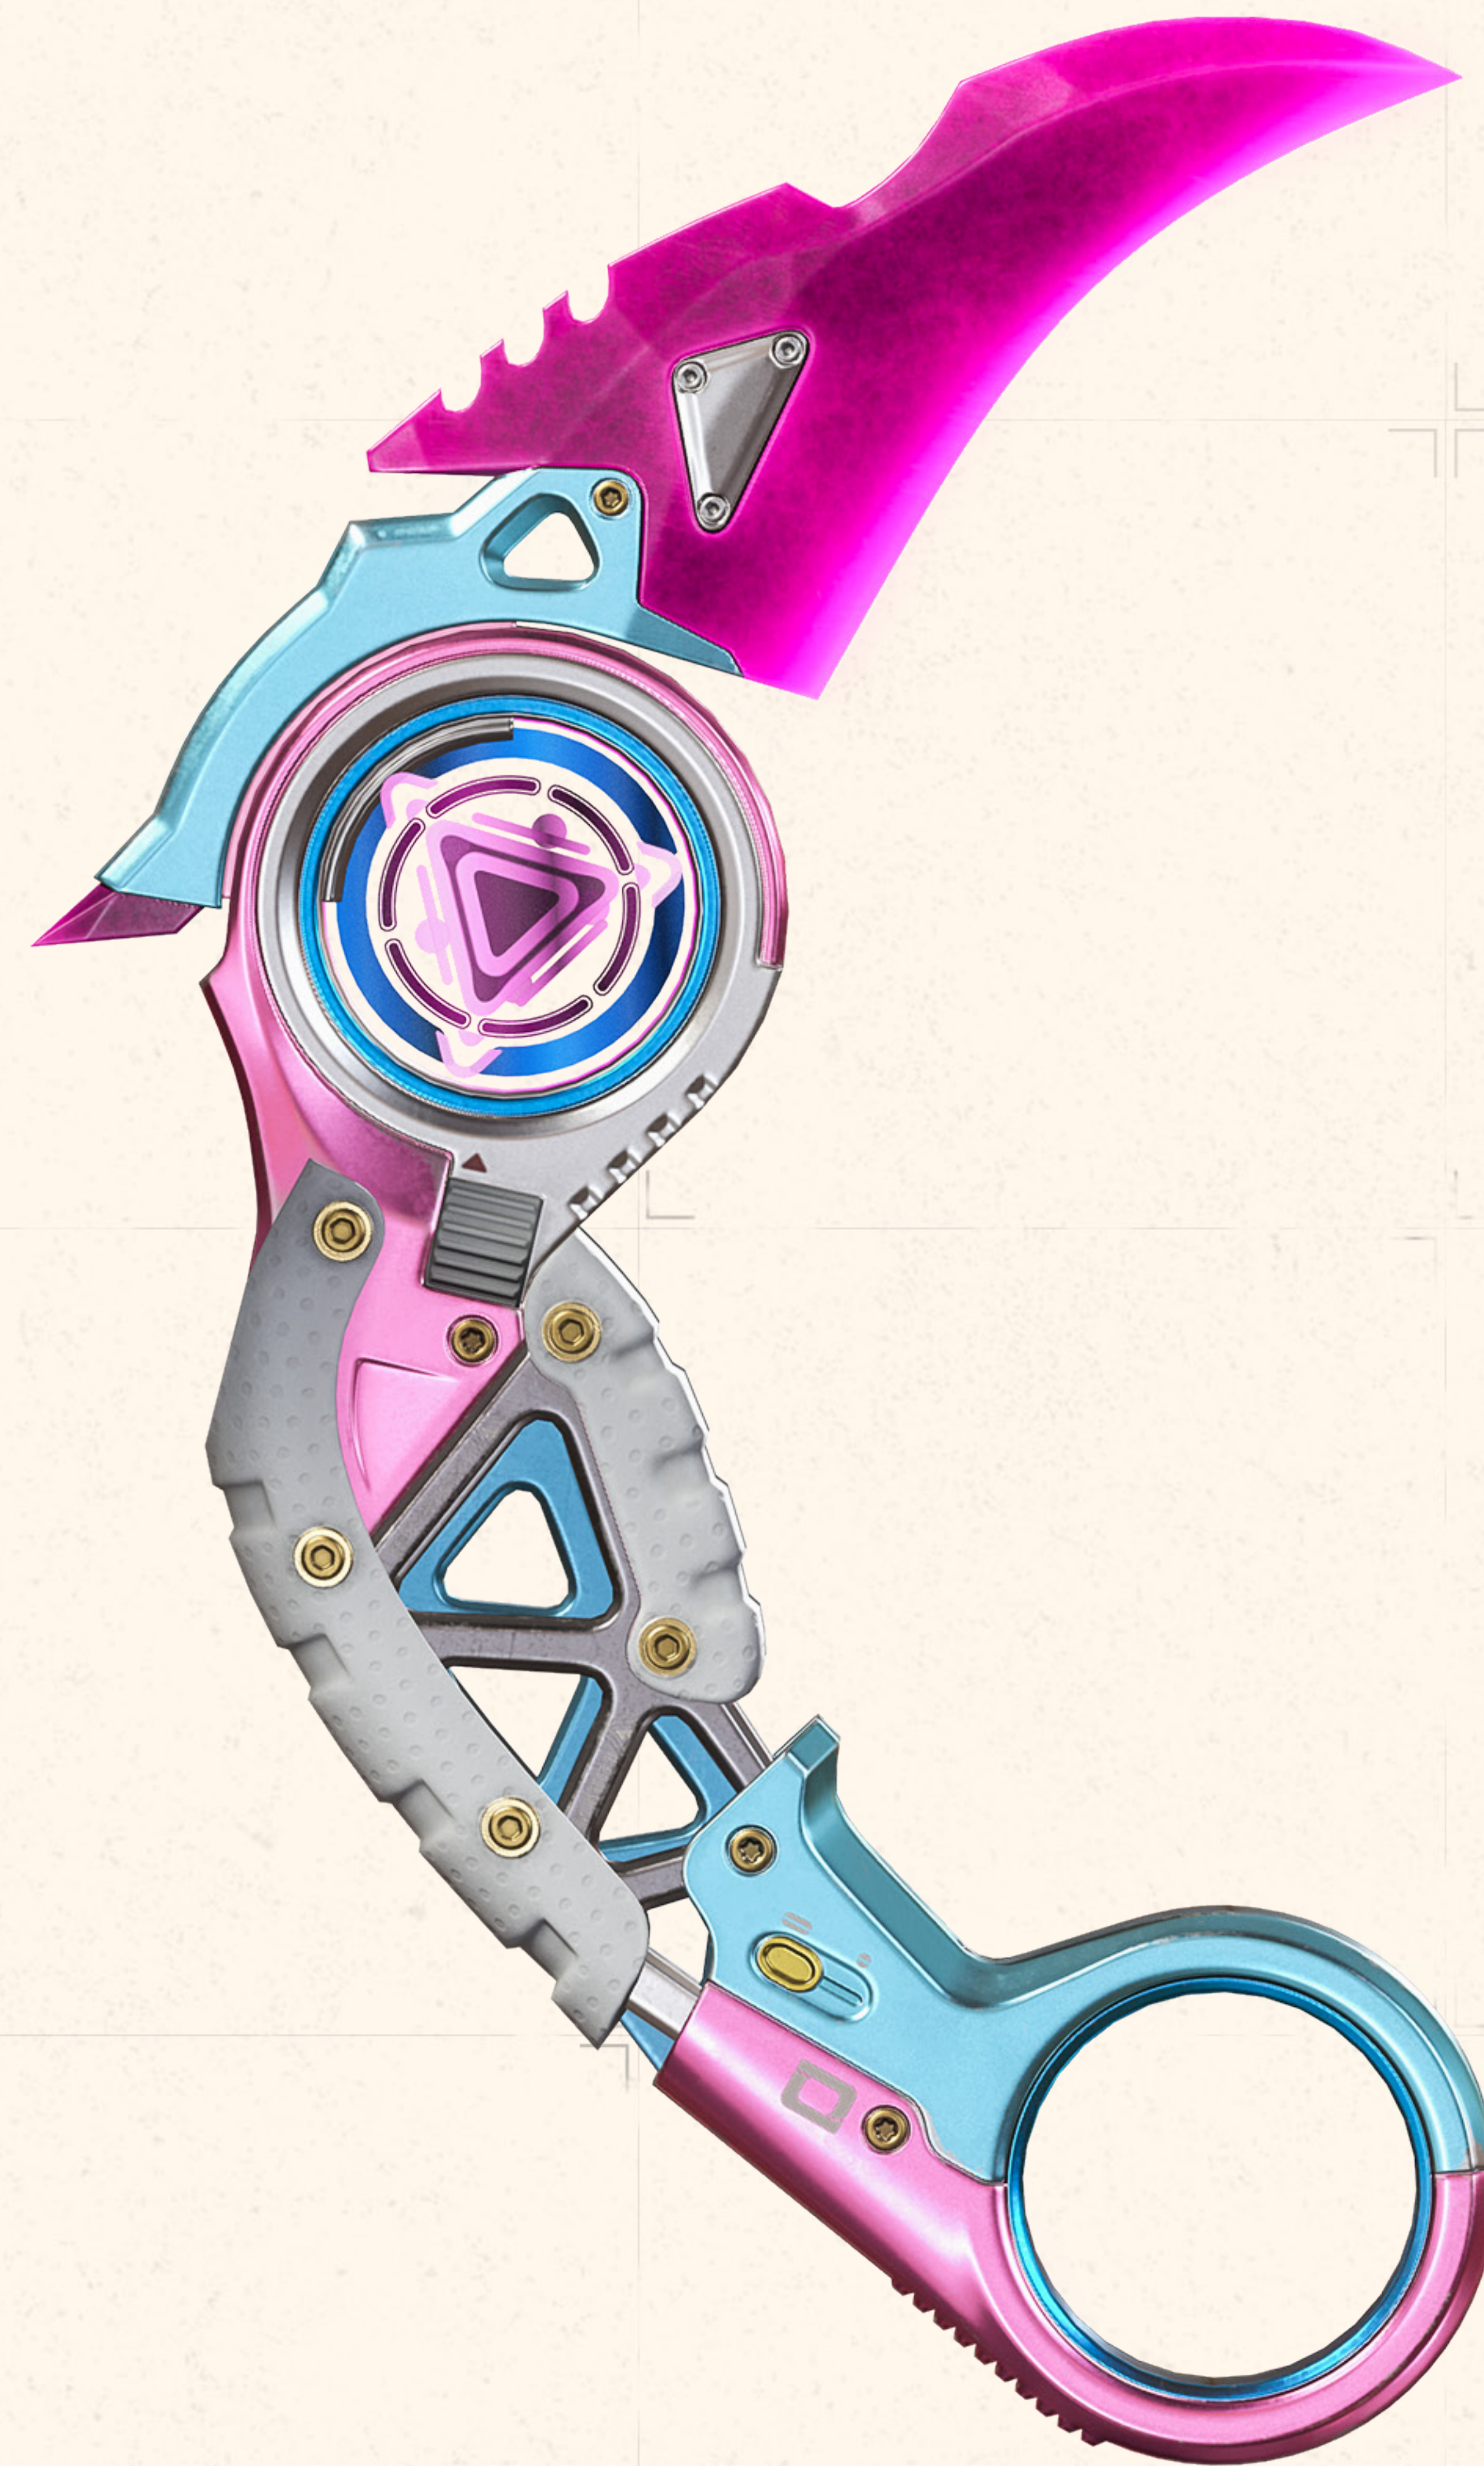

# RAPTOR'S CLAW

# RAPTOR'S CLAW

The Raptor's Claw slashed its way into our universe after Lifeline's drone D.O.C. had an inter-dimensional run-in with Dark Horizon. Glinting with volatile interdimensional energy, the Raptor's Claw demands to be wielded by the most skilled of combatants. Fortunately, the Apex Games knows no other kind.

# FLUORESCENT

RAPTOR'S CLAW // FLUORESCENT

 H. COOPER INDUSTRIES

**FROZEN**

 **H. COOPER INDUSTRIES**