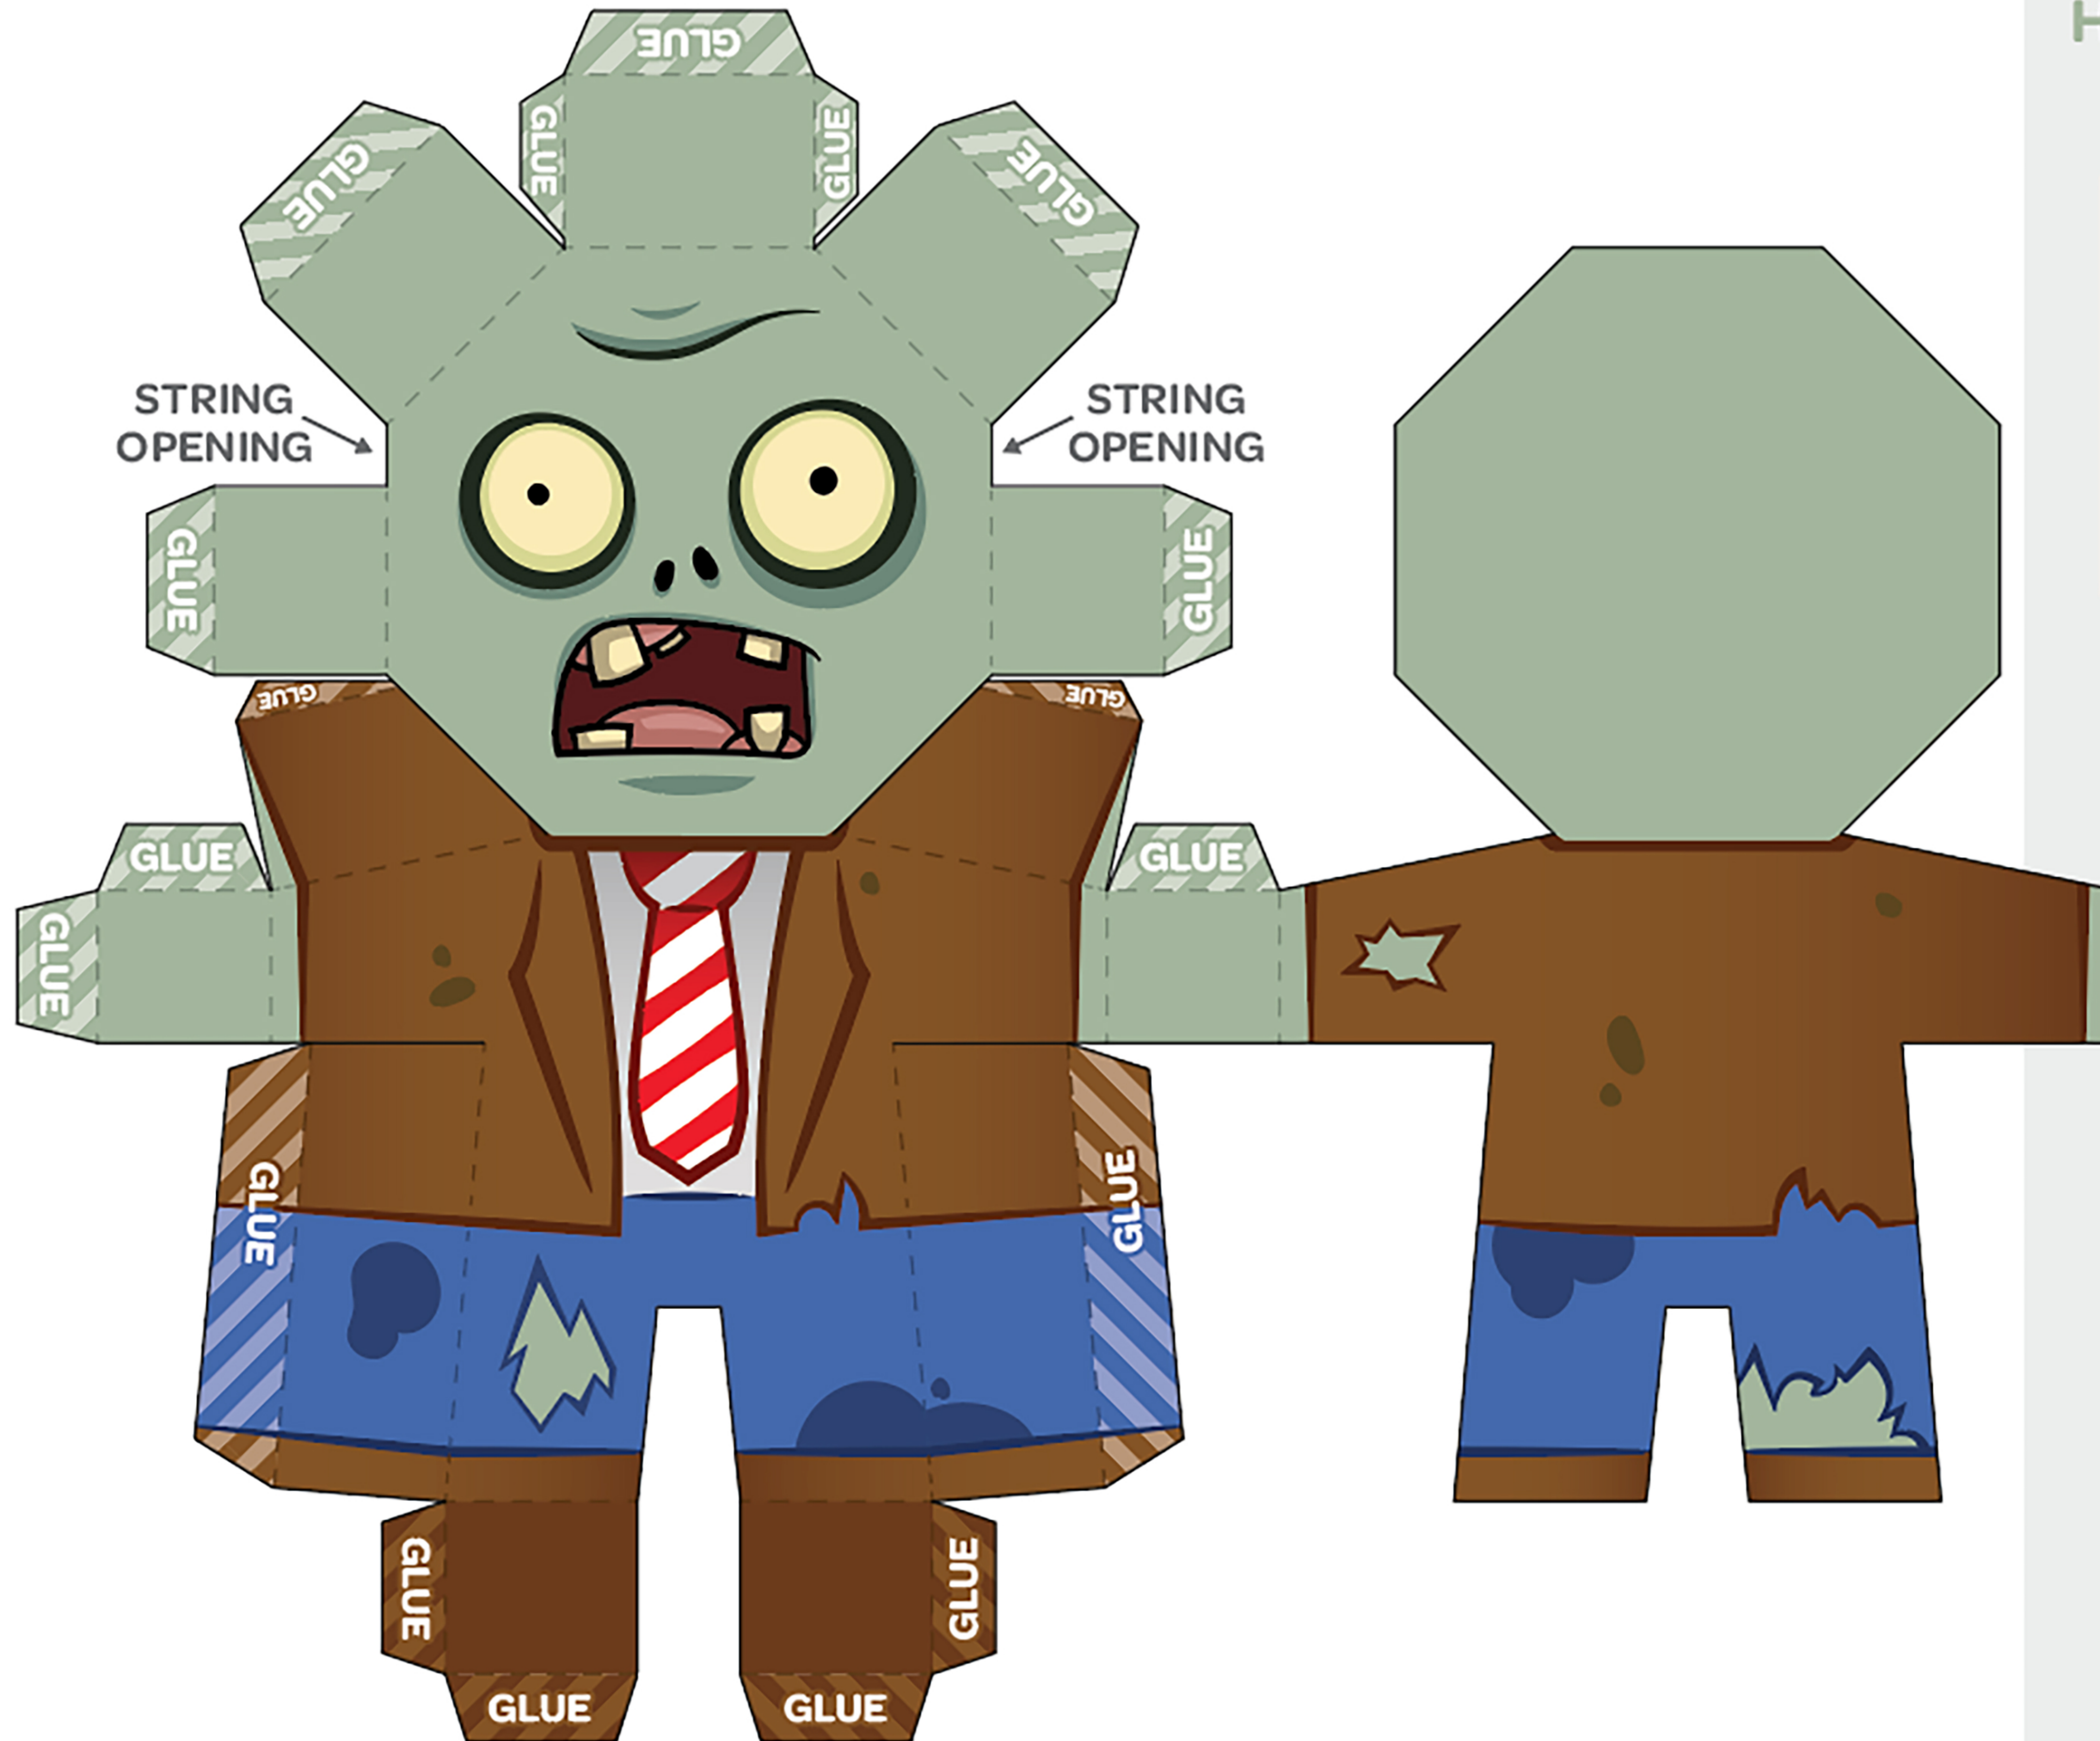

PAPER ZOMBIE

HOLIDAY DECORATION

- 1 **CUT** along solid lines.
- 2 **FOLD** along dotted lines.
- 3 **GLUE** the tabs.

Run a string through the two **STRING OPENINGS**. Tie into a loop to hang your decoration.

Finished Zombie.